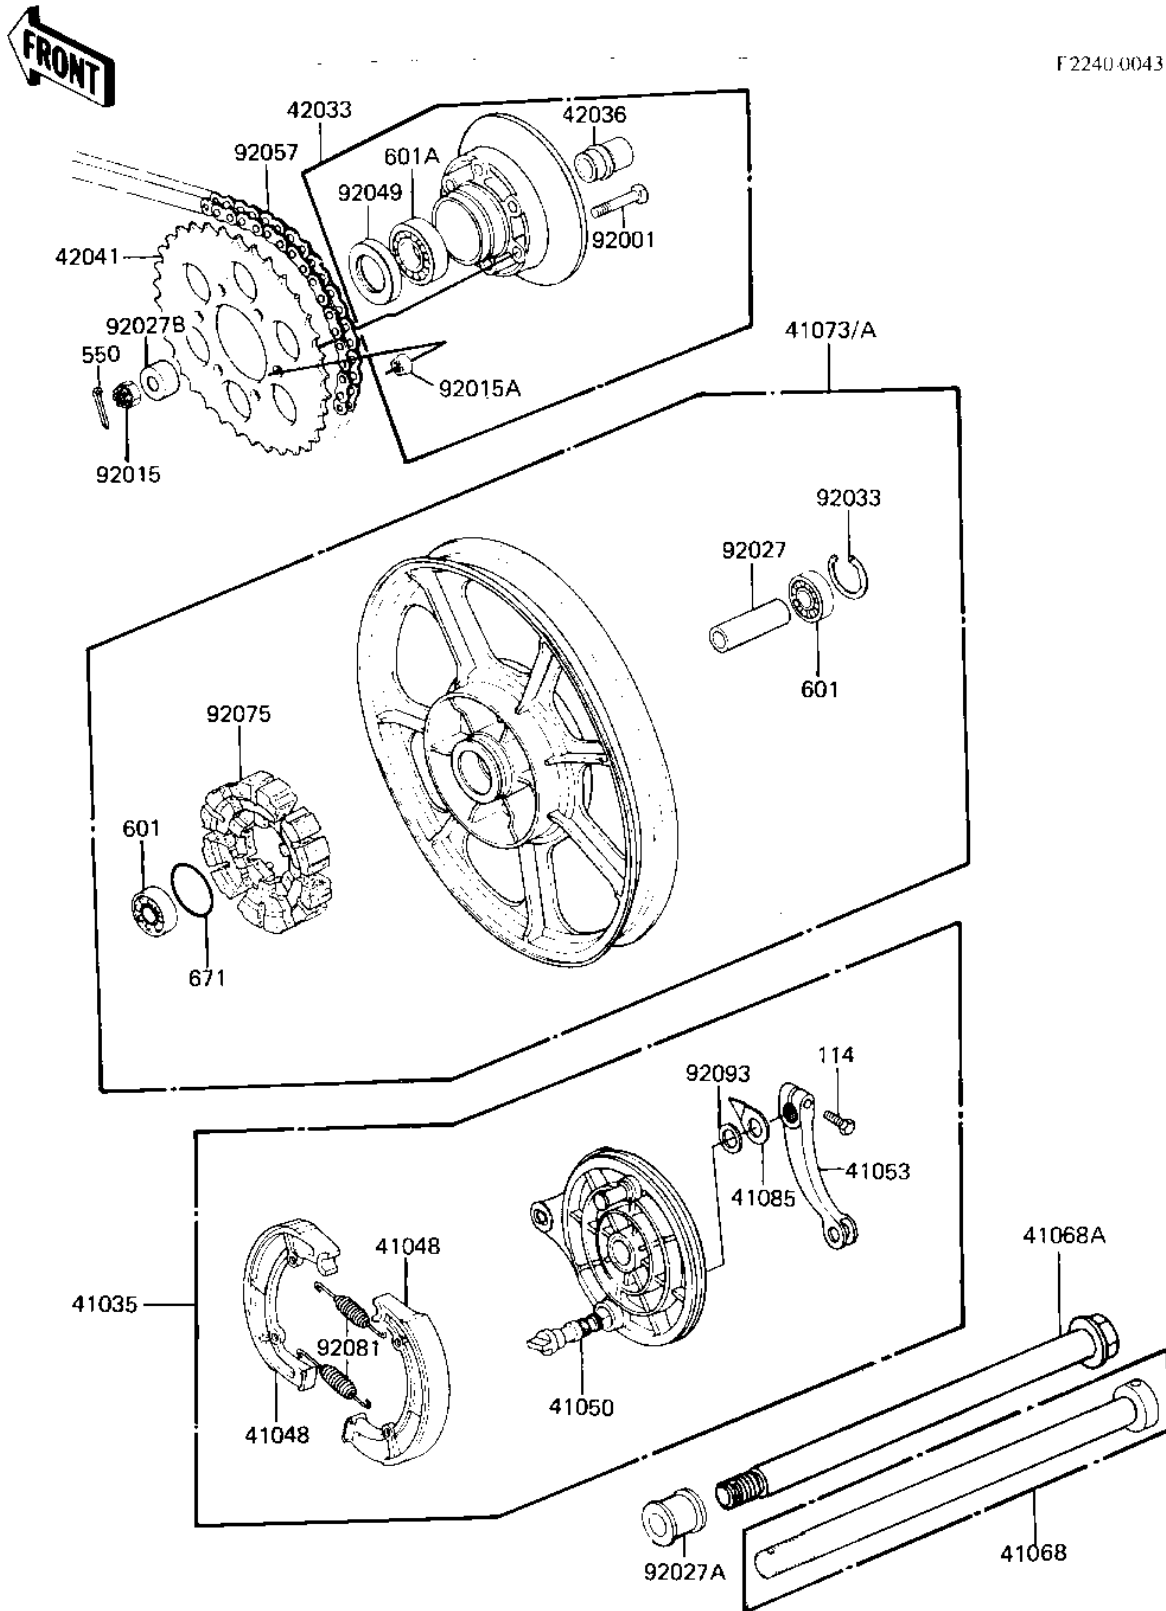

1982 KZ550 Standard PARTS DIAGRAM

REAR WHEEL/HUB/BRAKE/CHAIN ('82-'83 A3/A)

F2240-0043

1982 KZ550 Standard PARTS LIST

REAR WHEEL/HUB/BRAKE/CHAIN ('82-'83 A3/A)

ITEM NAME	PART NUMBER	QUANTITY
PANEL-ASY,BRK BLACK (Ref # 41035)	41035-1055	1
SHOE,BRAKE (Ref # 41048)	42019-012	1
CAM SHAFT,BRAKE (Ref # 41050)	41050-017	1
LEVER REAR BRAKE CAM (Ref # 41053)	42029-039	1
AXLE,RR (Ref # 41068A)	41068-1086	1
SOLID WHEEL ASSY, RR (Ref # 41073)	41073-1103	1
INDICATOR,BRAKE SHOE (Ref # 41085)	41085-004	1
COUPLING ASSY,REAR HB (Ref # 42033)	42008-032	1
SLEEVE,REAR HUB COUPL (Ref # 42036)	42036-026	1
SPROCKET,REAR,40T (Ref # 42041)	42041-1045	1
BOLT-REAR SPROCKET (Ref # 92001)	92003-087	1
NUT CASTLE,16MM (Ref # 92015)	92015-055	1
NUT,10MM (Ref # 92015A)	92015-1415	1
SPACER,REAR HUB BRG (Ref # 92027)	42010-033	1
COLLAR REAR AXLE (Ref # 92027A)	42032-017	1
COLLAR,REAR AXLE,L.H. (Ref # 92027B)	42032-067	1
CIRCLIP,47M/M (Ref # 92033)	92033-1042	1
OIL,SEAL,#38629 (Ref # 92049)	92050-076	1
CHAIN,530X100 SH-0 (Ref # 92057)	92057-1050	1
DAMPER,REAR HUB SHOCK (Ref # 92075)	42014-026	1
SPRING,BRAKE SHOE (Ref # 92081)	41049-012	1
DUST SHIELD-BRAKE CAM (Ref # 92093)	41051-003	1
BOLT HEX HEAD 8X28 (Ref # 114)	114G0828	1
PIN-COTTER,4.0X35 (Ref # 550)	550D4035	1
BRG,BALL,#6303ZZC3 (Ref # 601)	601B6303ZZ	1
BEARING BALL #6305 (Ref # 601A)	601B6305	1
"O" RING,55MM (Ref # 671)	671B2555	1