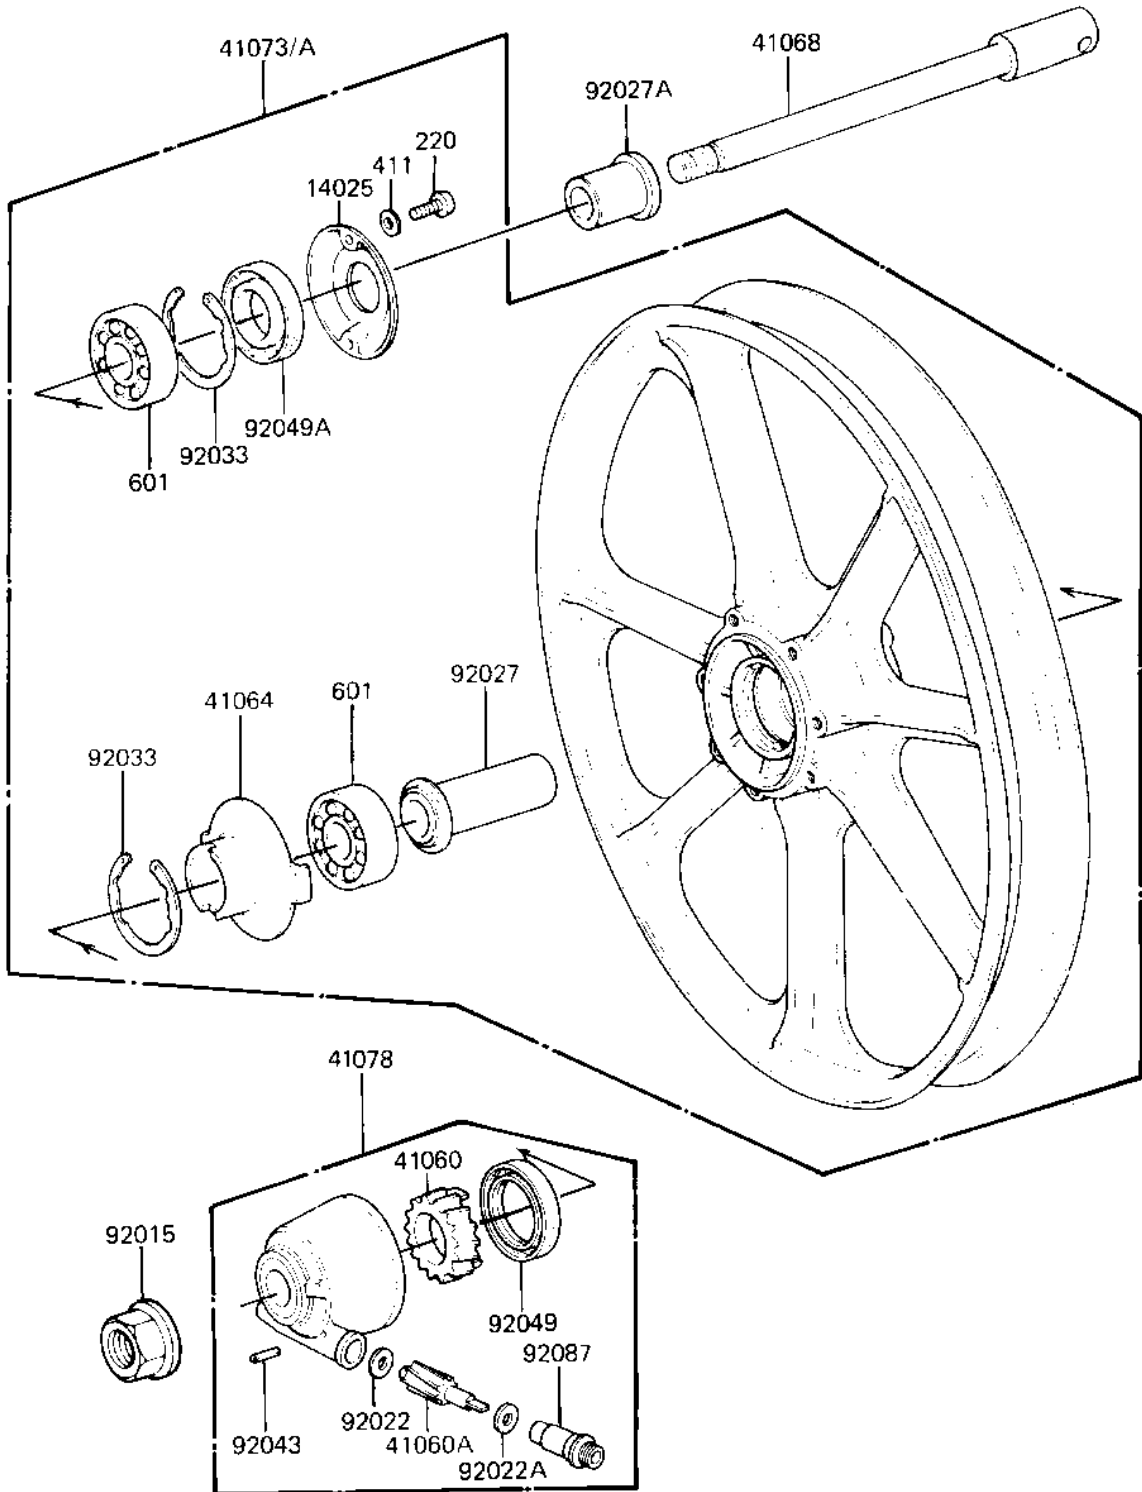

1982 KZ550 Standard PARTS DIAGRAM

FRONT WHEEL/HUB ('82-'83 A3/A4)

F 2230-0034

1982 KZ550 Standard PARTS LIST

FRONT WHEEL/HUB ('82-'83 A3/A4)

ITEM NAME	PART NUMBER	QUANTITY
COVER,DUST,R.H. (Ref # 14025)	14025-1042	1
GEAR,SPEEDOMETER (Ref # 41060)	41059-026	1
PINION,SPEEDOMETER,9T (Ref # 41060A)	41060-1016	1
RECEIVER,SPEEDOMETER (Ref # 41064)	41064-1006	1
AXLE,FRONT,L=204M/M (Ref # 41068)	41068-1009	1
WHEEL-ASSY,FR,F.BLACK (Ref # 41073)	41073-1080-21	1
GEAR BOX ASSY, (Ref # 41078)	41078-1013	1
NUT,14MM (Ref # 92015)	92015-1407	1
WASHER THRST SPD PINI (Ref # 92022)	41063-001	2
COLLAR,FR HUB L=55M/M (Ref # 92027)	92027-1223	1
COLLAR,FR AXLE L=30MM (Ref # 92027A)	92027-1225	1
CIRCLIP,42MM (Ref # 92033)	92033-1041	1
PIN,SPRING (Ref # 92043)	41082-001	1
OIL SEAL,BJN30427-C3 (Ref # 92049)	92049-1057	1
OIL SEAL,AG1144AO (Ref # 92049A)	92049-1058	1
BUSHING,METER GEAR (Ref # 92087)	92087-1002	1
SCREW-PAN-CROS (Ref # 220)	220B0514	1
WASHER PLAIN 5MM (Ref # 411)	411B0500	1
BEARING, BALL, #6302ZC3 (Ref # 601)	601B6302Z	1