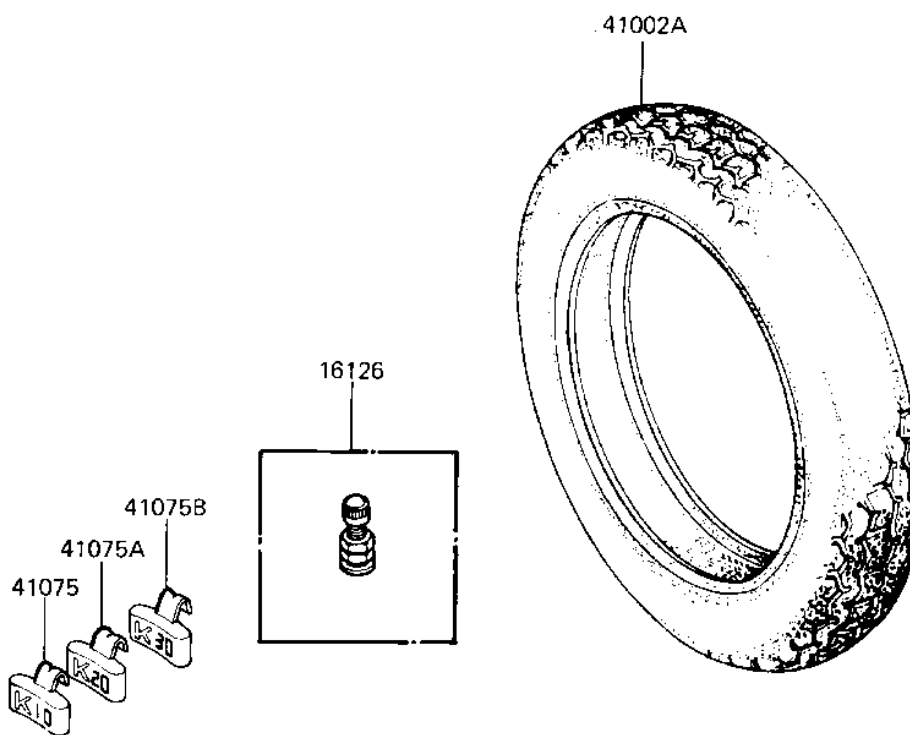

1982 KZ550 Standard PARTS DIAGRAM

TIRES ('82-'83 A3/A4)

F2210-0017

1982 KZ550 Standard PARTS LIST

TIRES ('82-'83 A3/A4)

ITEM NAME	PART NUMBER	QUANTITY
VALVE (Ref # 16126)	16126-1136	1
TIRE 325H-19 F8 F (Ref # 41002)	41002-1147	1
TIRE 375H-18 K127 R (Ref # 41002A)	41002-1149	1
BALANCER-WHEEL,10G (Ref # 41075)	41075-1011	1
BALANCER-WHEEL,20G (Ref # 41075A)	41075-1012	1
BALANCER-WHEEL,30G (Ref # 41075B)	41075-1013	1