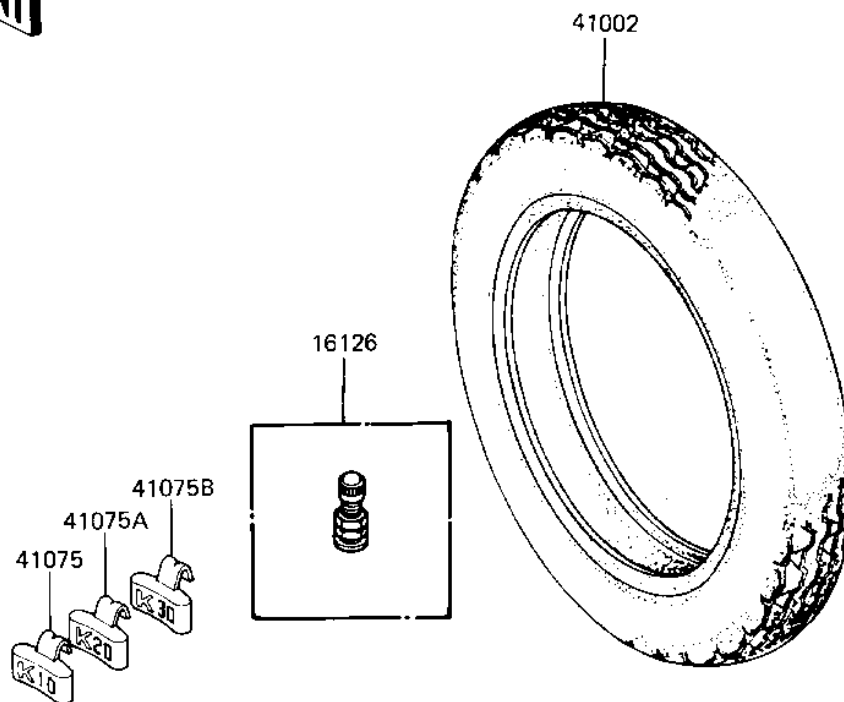

1982 KZ550 Standard PARTS DIAGRAM

TIRES ('82-'83 A3/A4)

F2210-0017

1982 KZ550 Standard PARTS LIST

TIRES ('82-'83 A3/A4)

ITEM NAME	PART NUMBER	QUANTITY
VALVE (Ref # 16126)	16126-1136	1
TIRE 325H-19 F8 F (Ref # 41002)	41002-1147	1
TIRE 375H-18 K127 R (Ref # 41002A)	41002-1149	1
BALANCER-WHEEL,10G (Ref # 41075)	41075-1011	1
BALANCER-WHEEL,20G (Ref # 41075A)	41075-1012	1
BALANCER-WHEEL,30G (Ref # 41075B)	41075-1013	1