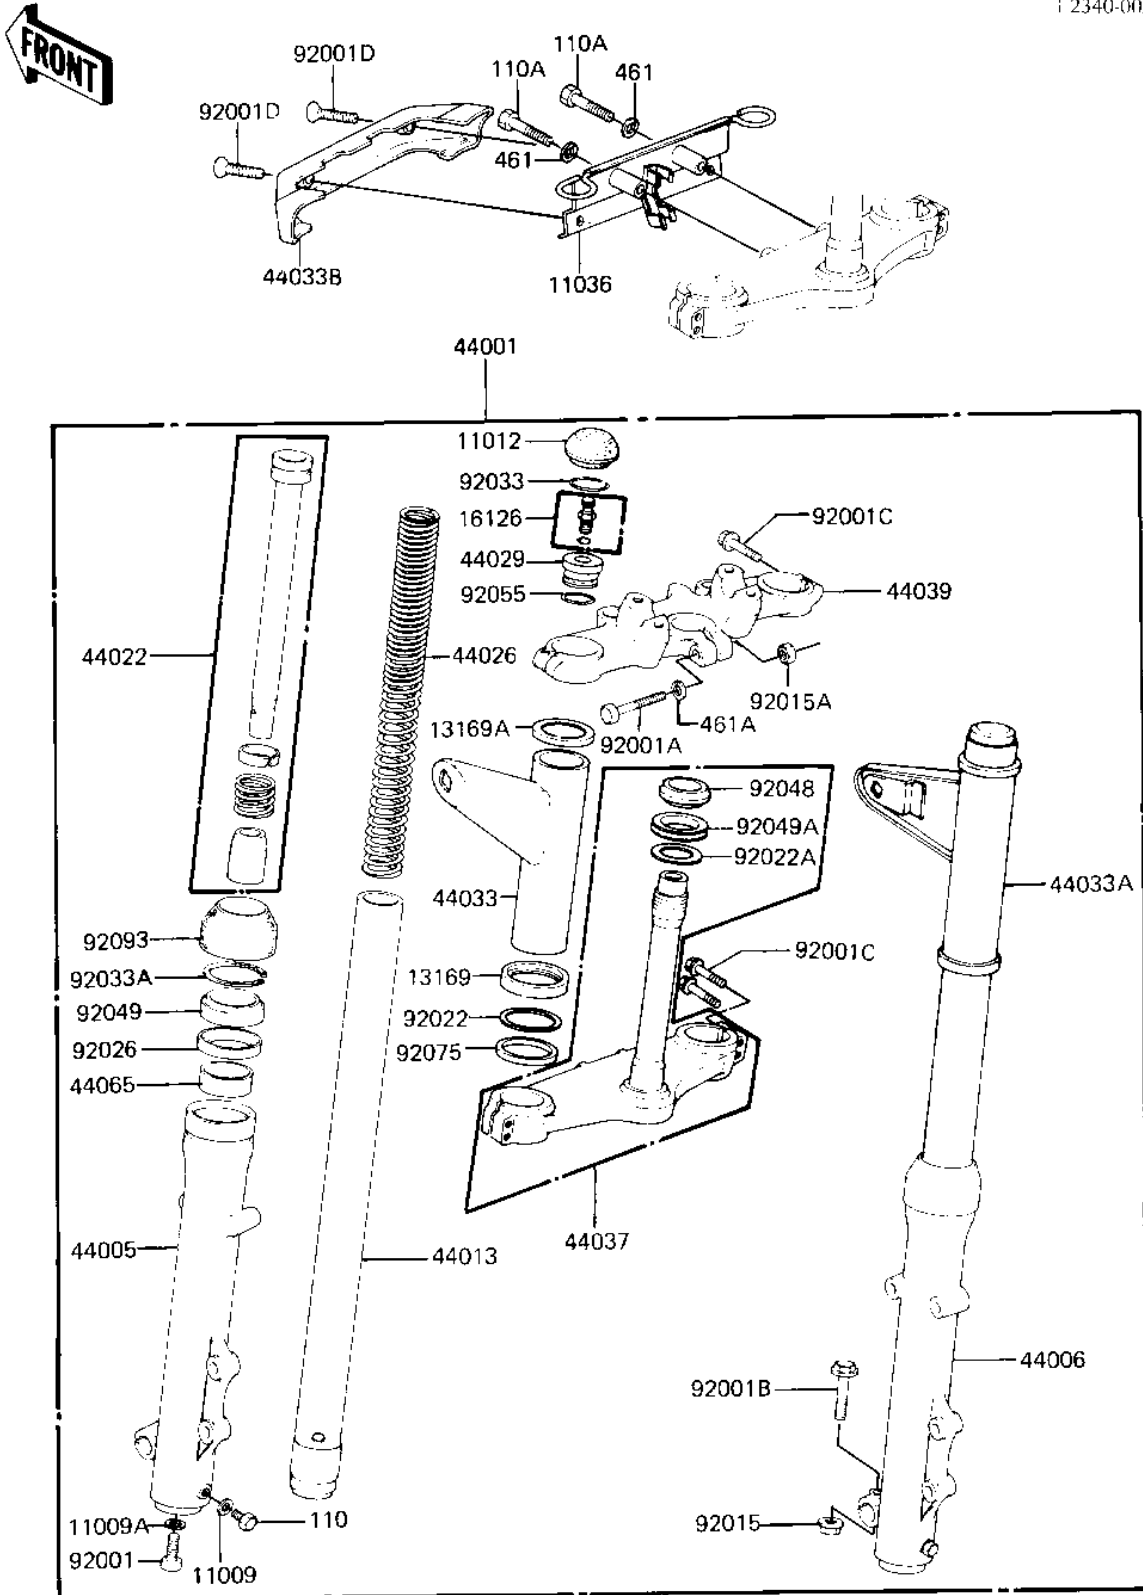

1982 KZ550 Standard PARTS DIAGRAM

FRONT FORK (KZ550-A3)

F2340-0055