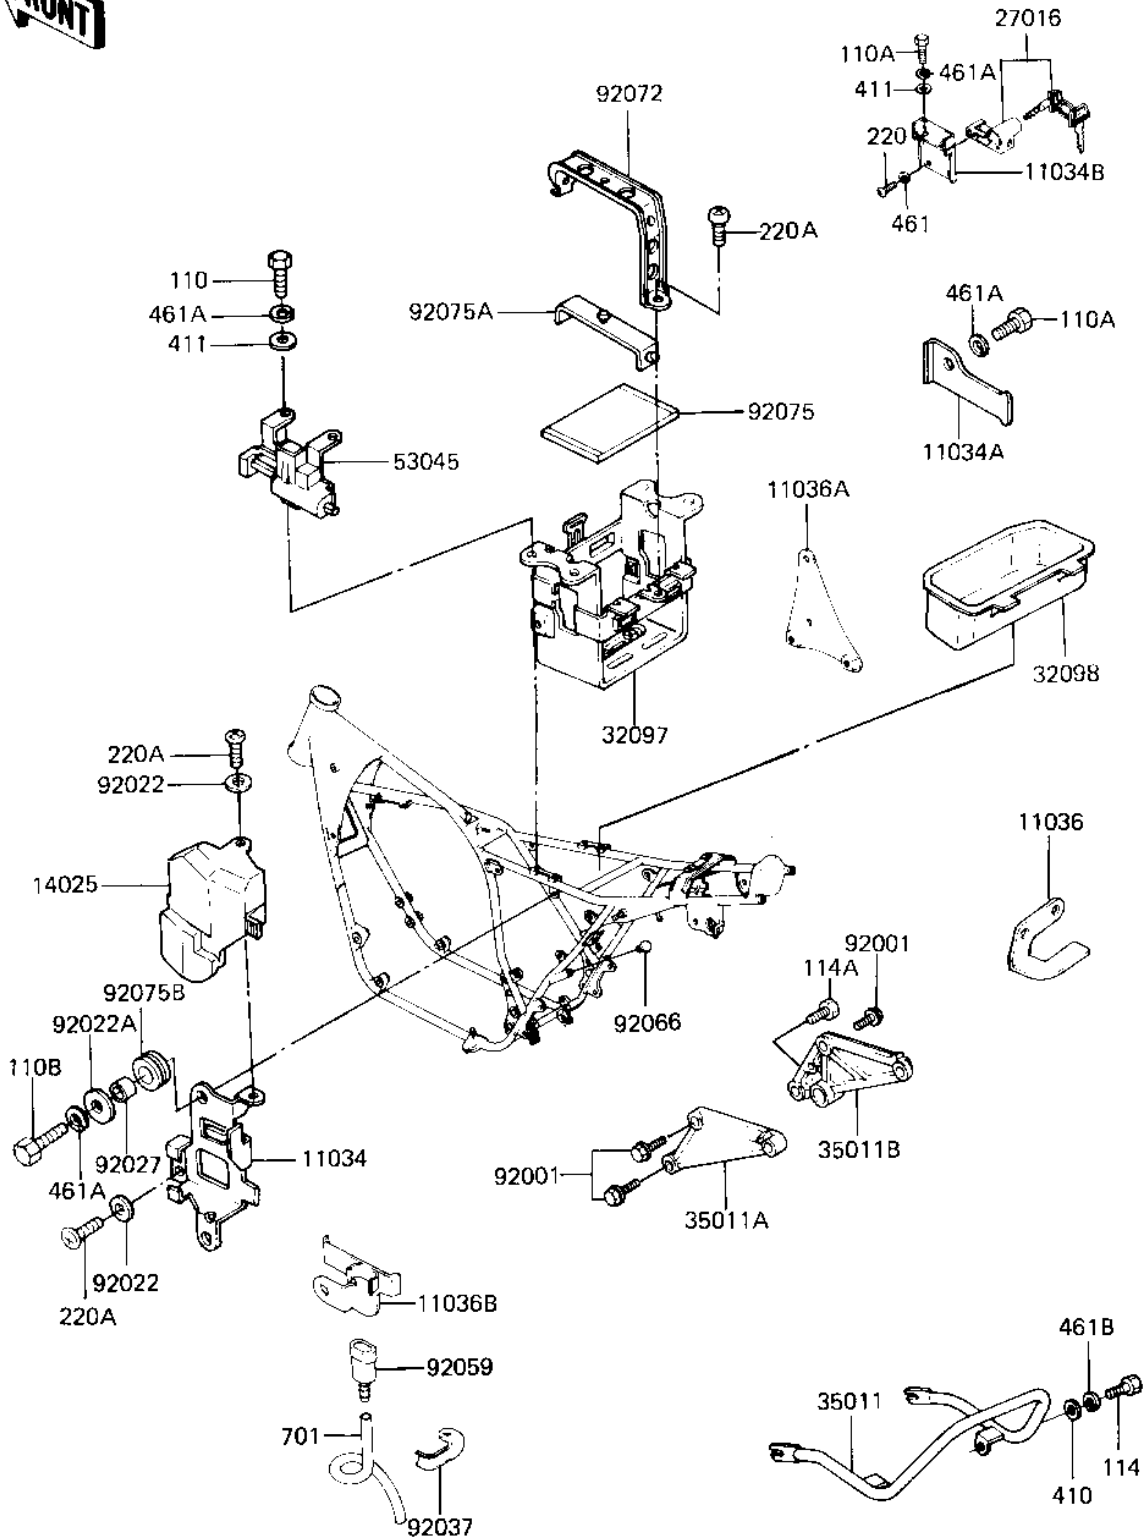

1982 KZ550 Standard PARTS DIAGRAM

BATTERY CASE/TOOL CASE ('82-'83 A3/A4)

F2132-0035

1982 KZ550 Standard PARTS LIST

BATTERY CASE/TOOL CASE ('82-'83 A3/A4)

ITEM NAME	PART NUMBER	QUANTITY
BRACKET,ELECTRO BASE (Ref # 11034)	11034-1239	1
BRACKET,IGNITER RELAY (Ref # 11034A)	11034-1883	1
BRACKET,HELMET LOCK (Ref # 11034B)	11034-1926	1
BRACKET,FUSE (Ref # 11036)	11036-1026	1
BRACKET,RESERVOIR LIG (Ref # 11036A)	11036-1137	1
BRACKET,BATTERY (Ref # 11036B)	11036-1470	1
COVER,ELECTRO (Ref # 14025)	14025-1049	1
LOCK ASSY,HELMET (Ref # 27016)	27016-5038	1
CASE-BATTERY (Ref # 32097)	32097-1029	1
CASE,TOOL (Ref # 32098)	32098-1005	1
STAY,RR (Ref # 35011)	35011-1074	1
STAY,MUFFLER,LH (Ref # 35011A)	35011-1076	1
STAY,MUFFLER,RH (Ref # 35011B)	35011-1077	1
HOOK ASSY,HELMET (Ref # 53045)	53045-1001	1
BOLT,8X28 (Ref # 92001)	92001-1095	1
WASHER PLAIN (Ref # 92022)	92022-024	1
WASHER 6.5X20X1.6T (Ref # 92022A)	92022-125	1
COLLAR (Ref # 92027)	92027-165	1
CLAMP,BREATHER TUBE (Ref # 92037)	92037-1246	1
CONNECTOR PIPE (Ref # 92059)	92059-101	1
PLUG,9.5X8 (Ref # 92066)	92066-1077	1
BAND,BATTERY (Ref # 92072)	92072-1019	1
DAMPER,BATTERY BASE (Ref # 92075)	92075-1076	1
DAMPER,BATTERY BAND (Ref # 92075A)	92075-1113	1
DAMPER RUBBER (Ref # 92075B)	92075-149	1
BOLT-UPSET,6X12 (Ref # 110)	112G0612	1
BOLT-UPSET 6X14 (Ref # 110A)	112B0614	1
BOLT-UPSET,6X20 (Ref # 110B)	112G0620	1
BOLT-SMALL-UPSET,8X16 (Ref # 114)	115G0816	1

1982 KZ550 Standard PARTS LIST

BATTERY CASE/TOOL CASE ('82-'83 A3/A4)

ITEM NAME	PART NUMBER	QUANTITY
BOLT-HEX HEAD 8X30 (Ref # 114A)	114G0830	1
SCREW PAN HEAD 5X8 (Ref # 220)	220B0508	1
SCREW PAN HEAD 6X12 (Ref # 220A)	220B0612	1
WASHER PLAIN 8MM (Ref # 410)	410B0800	1
WASHER PLAIN 6MM (Ref # 411)	411B0600	1
WASHER SPRING 5MM (Ref # 461)	461F0500	1
WASHER SPRING 6MM (Ref # 461A)	461F0600	1
WASHER SPRING 8MM (Ref # 461B)	461F0800	1
TUBE-PVC,6X530 (Ref # 701)	701Q06530	1