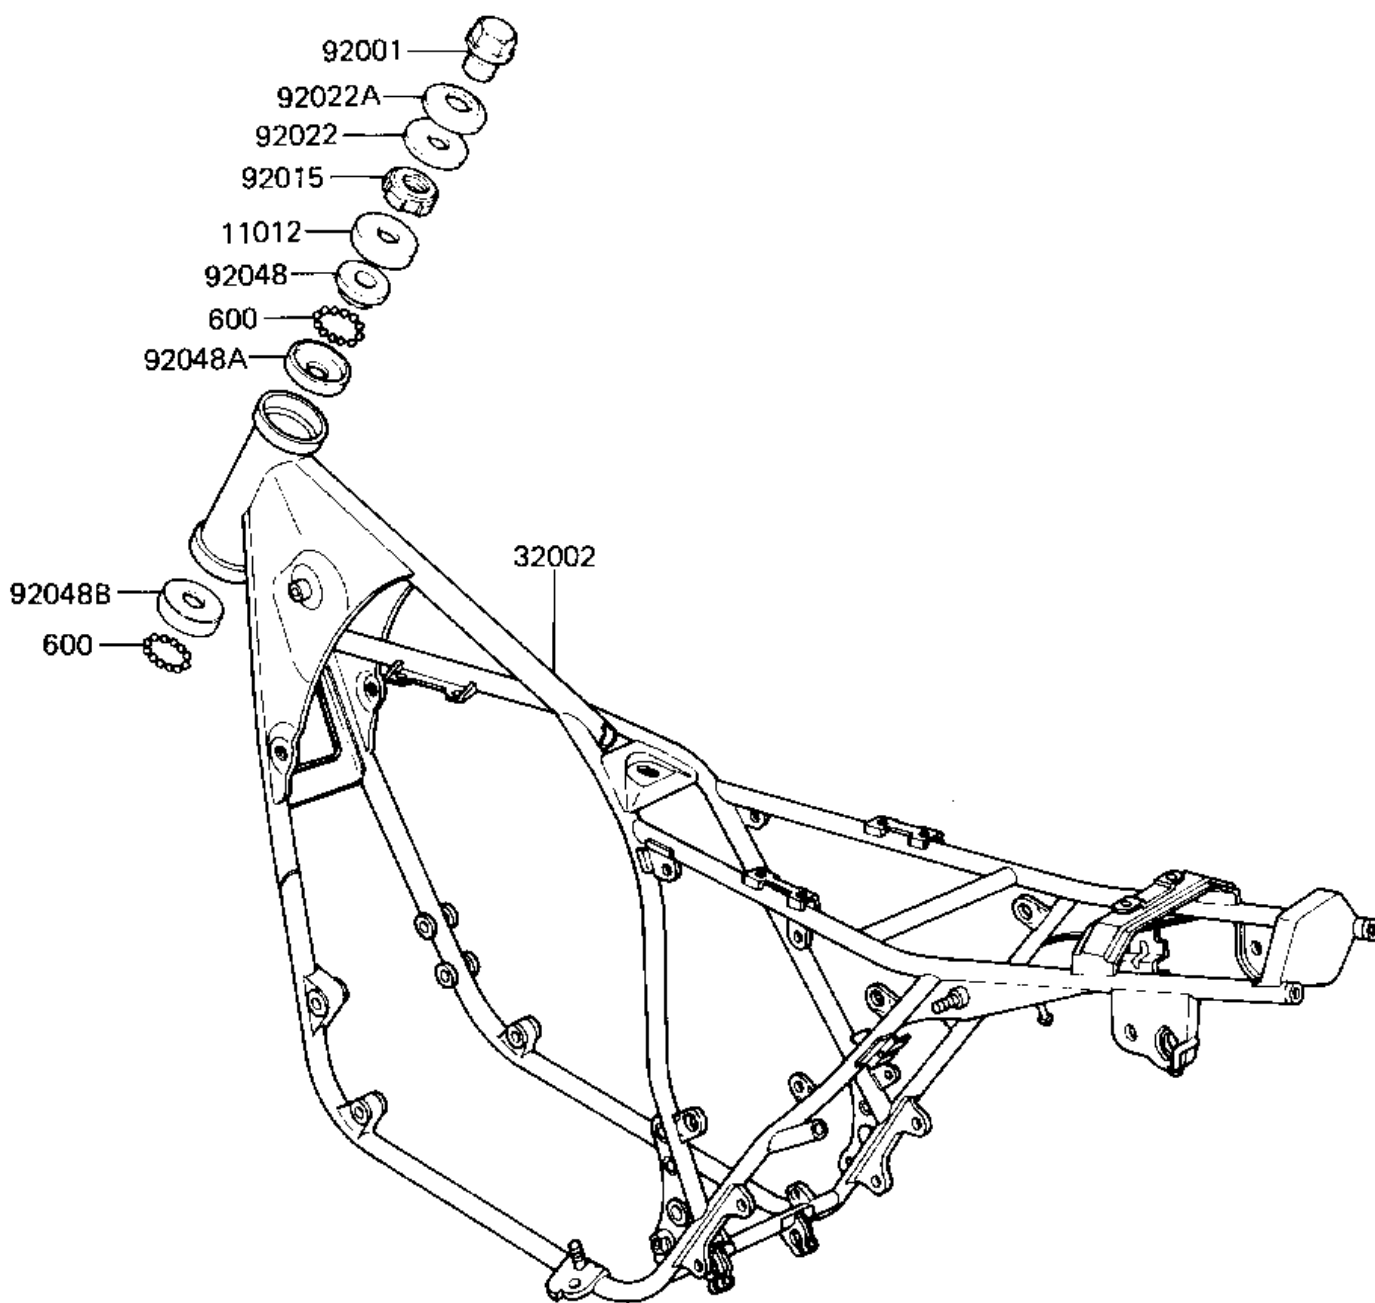

1982 KZ550 Standard PARTS DIAGRAM

FRAME ('82-'83 A3/A4)

F2120-0058

1982 KZ550 Standard PARTS LIST

FRAME ('82-'83 A3/A4)

ITEM NAME	PART NUMBER	QUANTITY
CAP, STEERING STEM (Ref # 11012)	46098-016	1
FRAME-COMP (Ref # 32002)	32002-1306	1
BOLT,STEERG STEM HEAD (Ref # 92001)	92007-031	1
NUT STEERING STEM LCK (Ref # 92015)	92090-007	1
WASHER,WAVE (Ref # 92022)	46100-003	1
WASHER,STEERG STM HD (Ref # 92022A)	92022-230	1
CONE,STRNG STM BRNG (Ref # 92048)	92047-011	1
RACE STRNG STEM BERNG (Ref # 92048A)	92048-006	1
RACE,STRNG STM BRNG (Ref # 92048B)	92048-008	1
BALL STEEL 1/4' (Ref # 600)	600A0800	1