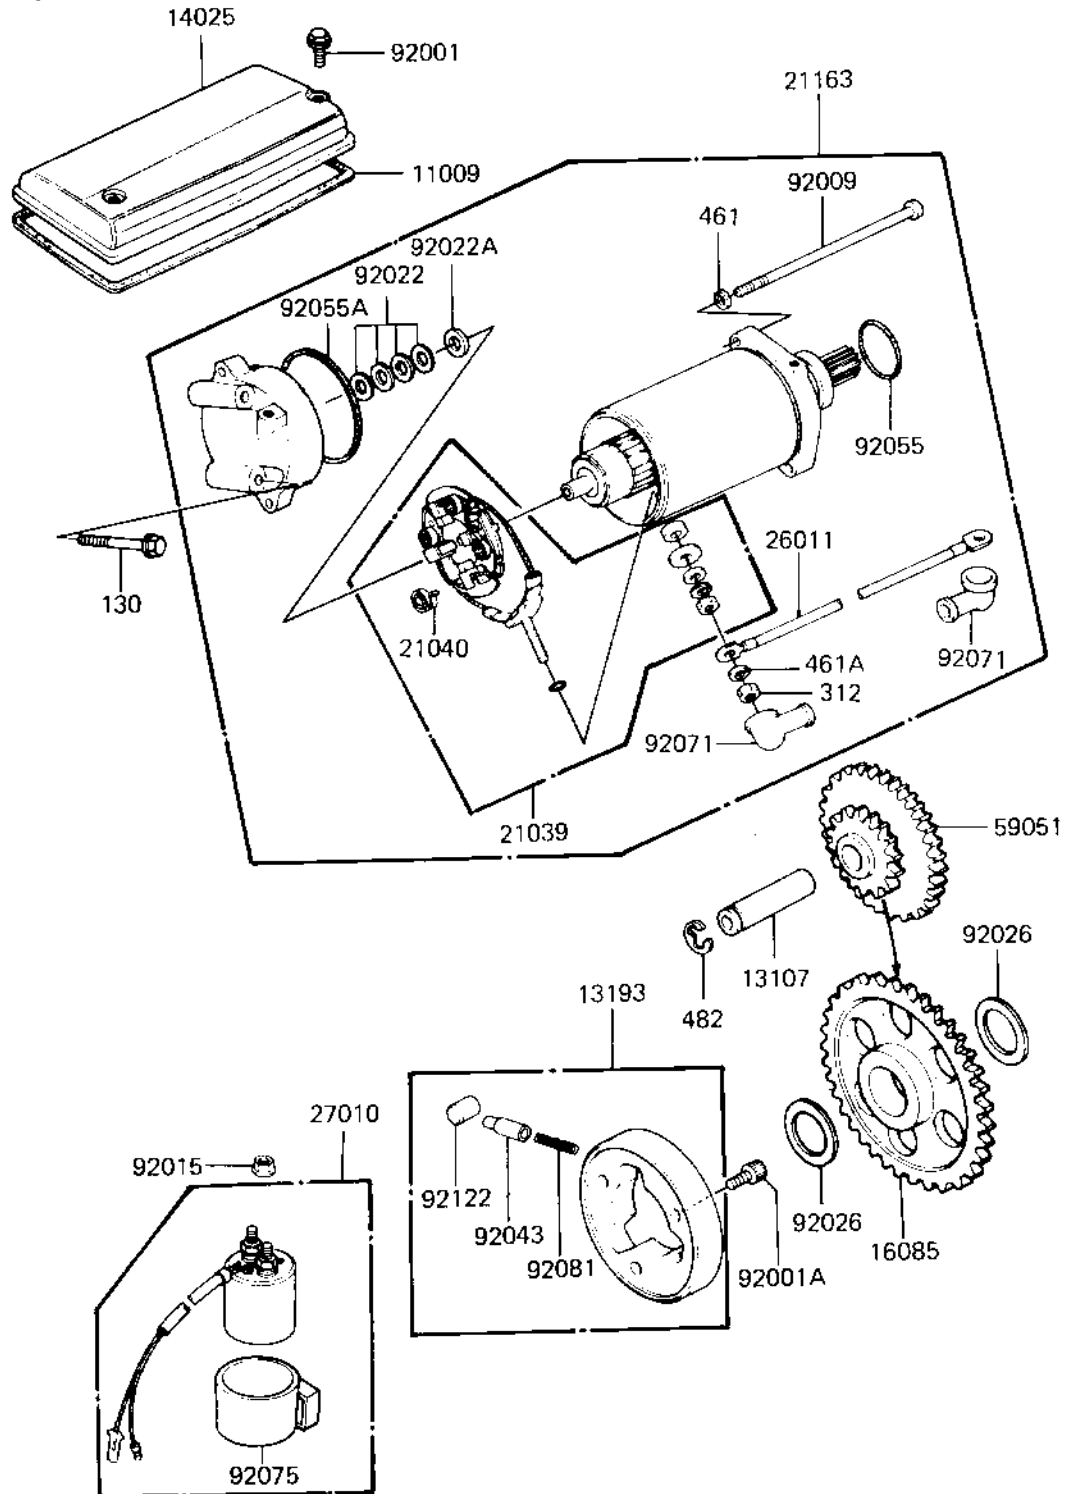

## 1982 KZ550 Standard PARTS DIAGRAM

STARTER MOTOR/STARTER CLUTCH ('82-'83 A3)

E1840-0007

## 1982 KZ550 Standard PARTS LIST

STARTER MOTOR/STARTER CLUTCH ('82-'83 A3)

ITEM NAME	PART NUMBER	QUANTITY
GASKET,STARTER COVER (Ref # 11009)	11009-1069	1
SHAFT,IDLE GEAR (Ref # 13107)	13107-1006	1
CLUTCH ASSY,ONEWAY (Ref # 13193)	13193-1002	1
COVER,STARTER MOTOR (Ref # 14025)	14025-1050	1
GEAR,ONEWAY CLUTCH (Ref # 16085)	16085-1030	1
BRUSH SET,CARBON (Ref # 21039)	21039-1005	1
SPRING,CARBON BRUSH (Ref # 21040)	21040-1002	1
STARTER-ELECTRIC (Ref # 21163)	21163-1031	1
WIRE,STARTER MOTOR (Ref # 26011)	26011-1073	1
SWITCH ASSY,MAGNETIC (Ref # 27010)	21164-005	1
GEAR,STARTER IDLE (Ref # 59051)	59051-1011	1
BOLT,6X10 (Ref # 92001)	92001-1151	1
BOLT,SOCKET,8X10 (Ref # 92001A)	92001-1424	1
SCREW,PAN HEAD,6X110 (Ref # 92009)	21015-005	1
NUT-6MM (Ref # 92015)	92015-1078	1
WASHER,THRUST,0.2T (Ref # 92022)	21025-011	1
WASHER,THRUST,0.8T (Ref # 92022A)	92022-1132	1
SPACER,25X36X3.2 (Ref # 92026)	92026-1025	1
PIN (Ref # 92043)	92043-132	1
"0" RING,STARTING MTR (Ref # 92055)	21027-004	1
"0" RING,STARTER MOTR (Ref # 92055A)	92055-1086	1
GROMMET,CORD (Ref # 92071)	21017-017	1
DAMPER MAG SWITCH SHK (Ref # 92075)	21064-002	1
SPRING,COIL (Ref # 92081)	92081-159	1
ROLLER (Ref # 92122)	92122-006	1
BOLT,FLANGED,6X55 (Ref # 130)	130G0655	1
NUT 6MM (Ref # 312)	312B0600	1
WASHER SPRING 5MM (Ref # 461)	461F0500	1
WASHER SPRING 6MM (Ref # 461A)	461F0600	1

## 1982 KZ550 Standard PARTS LIST

STARTER MOTOR/STARTER CLUTCH ('82-'83 A3)

ITEM NAME	PART NUMBER	QUANTITY
CIRCLIP 12MM (Ref # 482)	482K0200	1