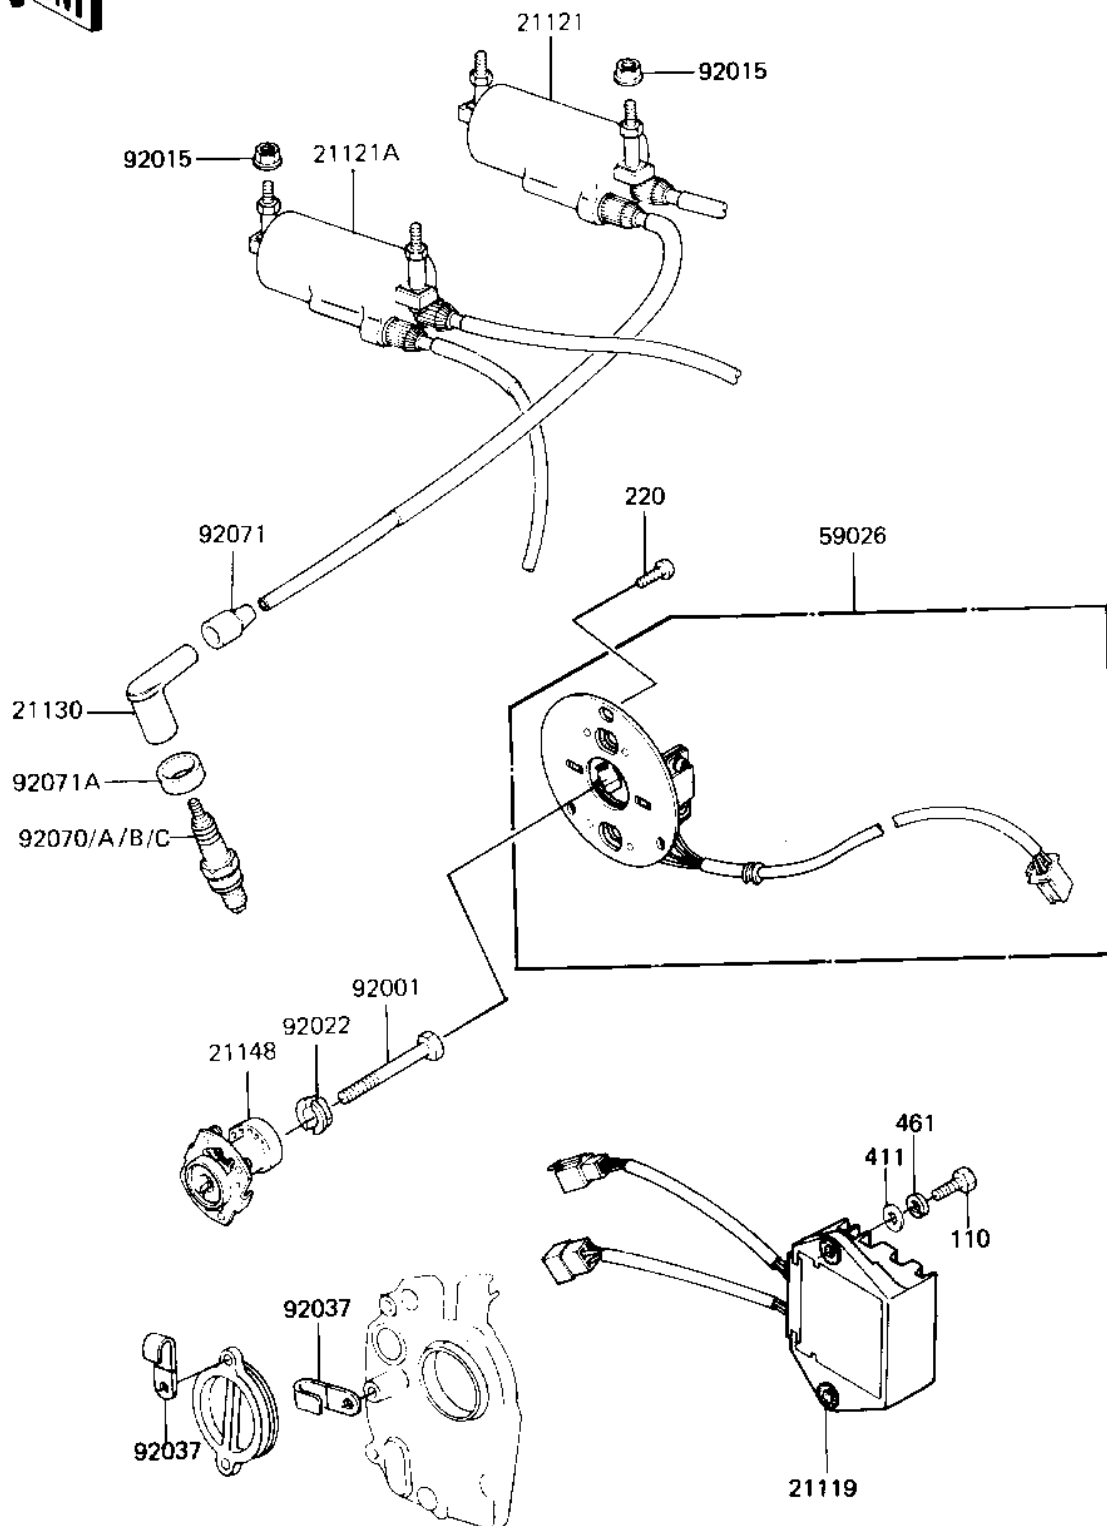

1982 KZ550 Standard PARTS DIAGRAM

IGNITION ('82-'83 A3/A4)

E1830-0019

1982 KZ550 Standard PARTS LIST

IGNITION ('82-'83 A3/A4)

| ITEM NAME | PART NUMBER | QUANTITY |
|--|-------------|----------|
| IGNITER (Ref # 21119) | 21119-1040 | 1 |
| COIL,IGNITION #1/4 (Ref # 21121) | 21121-1035 | 1 |
| COIL,IGNITION,#2/3 (Ref # 21121A) | 21121-1036 | 1 |
| CAP,SPARK PLUG"LD05F" (Ref # 21130) | 21130-1003 | 1 |
| ADVANCER, (Ref # 21148) | 21148-1016 | 1 |
| COIL,PULSING (Ref # 59026) | 59026-1009 | 1 |
| BOLT-8X63 (Ref # 92001) | 92001-1397 | 1 |
| NUT-6MM (Ref # 92015) | 92015-1078 | 1 |
| WASHER,SPARK ADVANCER (Ref # 92022) | 92022-244 | 1 |
| CLAMP,WIRING HARNESS (Ref # 92037) | 21126-008 | 1 |
| SPARK PLUG D8EA (Ref # 92070) | D8EA | 1 |
| SPARK PLUG DR8ES (Canada) (Ref # 92070B) | 92070-1019 | 1 |
| GROMMET,SPARK PLG CAP (Ref # 92071) | 21132-005 | 1 |
| GROMMET,SPARK PLUG (Ref # 92071A) | 92071-1015 | 1 |
| BOLT-UPSET (Ref # 110) | 112G0618 | 1 |
| SCREW PAN HEAD 5X12 (Ref # 220) | 220B0512 | 1 |
| WASHER PLAIN 6MM (Ref # 411) | 411B0600 | 1 |
| WASHER SPRING 6MM (Ref # 461) | 461F0600 | 1 |