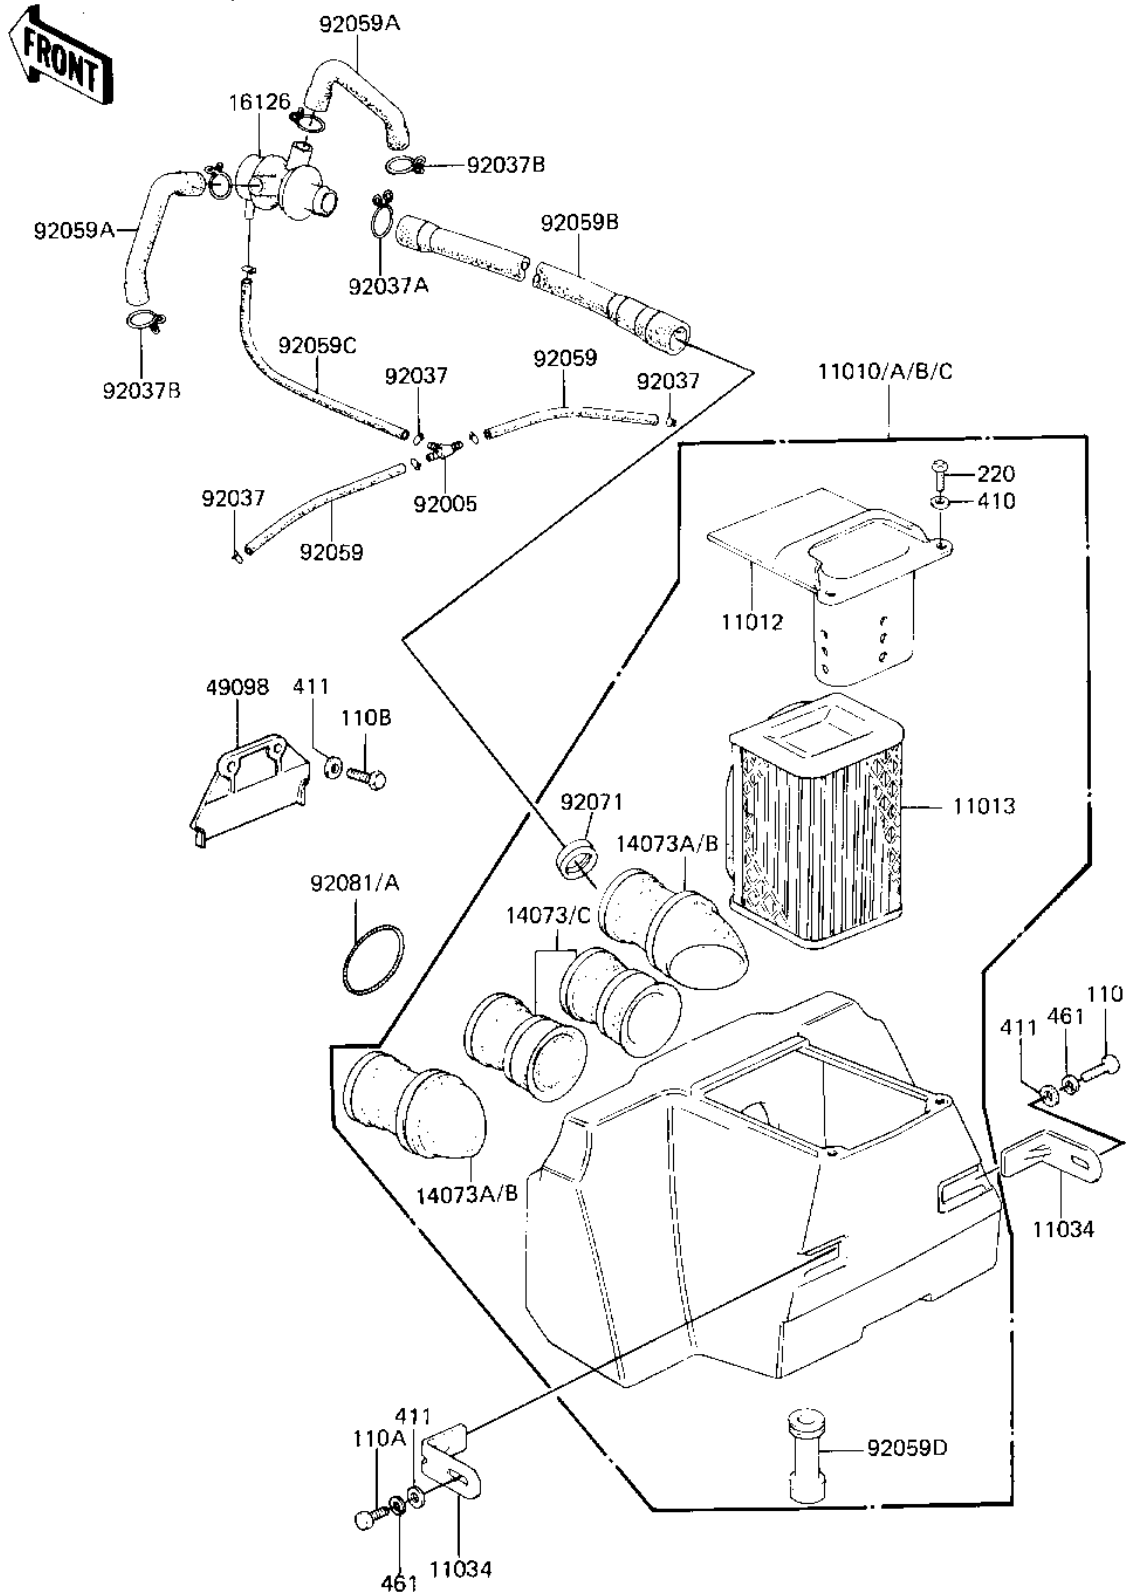

1982 KZ550 Standard PARTS DIAGRAM

AIR CLEANER ('82-'83 A3/A4)

LI130-0033

1982 KZ550 Standard PARTS LIST

AIR CLEANER ('82-'83 A3/A4)

ITEM NAME	PART NUMBER	QUANTITY
FILTER-ASSY-AIR (Ref # 11010)	11010-1103	1
FILTER-ASSY-AIR (Canada) (Ref # 11010A)	11010-1104	1
FILTER-ASSY-AIR,AP (Ref # 11010B)	11010-1160	1
ELEMENT, AIR FILTER (Ref # 11013)	11013-1013	1
BRACKET,AIR CLEANER (Ref # 11034)	32070-038	1
INLET DUCT,#2,3 (Ref # 14073)	11015-057	1
INLET PIPE,#1.4 (Ref # 14073A)	11015-063	1
VALVE ASSY,AIR SWITCH (Ref # 16126)	16126-1017	1
BAFFLE PLT,AIR CLEANER (Ref # 49098)	11019-003	1
FITTING,TUBE (Ref # 92005)	92005-1017	1
CLAMP-PIPE (Ref # 92037)	92037-072	1
CLAMP (Ref # 92037A)	92037-1076	1
CLAMP,BREATHING TUBE (Ref # 92037B)	92037-213	1
TUBE (Ref # 92059A)	92059-1034	1
TUBE,19X21X340L (Ref # 92059B)	92059-1039	1
TUBE,4X9X220L (Ref # 920590)	92059-1040	1
TUBE,BREATHING,10X63L (Ref # 92059D)	92059-1200	1
GROMMET,AIR CLEANER (Ref # 92071)	92071-1013	1
SPRING COIL (Ref # 92081)	92081-047	1
BOLT-UPSET,6X12 (Ref # 110)	112G0612	1
BOLT-UPSET 6X14 (Ref # 110A)	112B0614	1
BOLT-UPSET (Ref # 110B)	112G0618	1
SCREW PAN HEAD 6X12 (Ref # 220)	220B0612	1
WASHER PLAIN 6MM (Ref # 410)	410B0600	1
WASHER PLAIN 6MM (Ref # 411)	411B0600	1
WASHER SPRING 6MM (Ref # 461)	461F0600	1