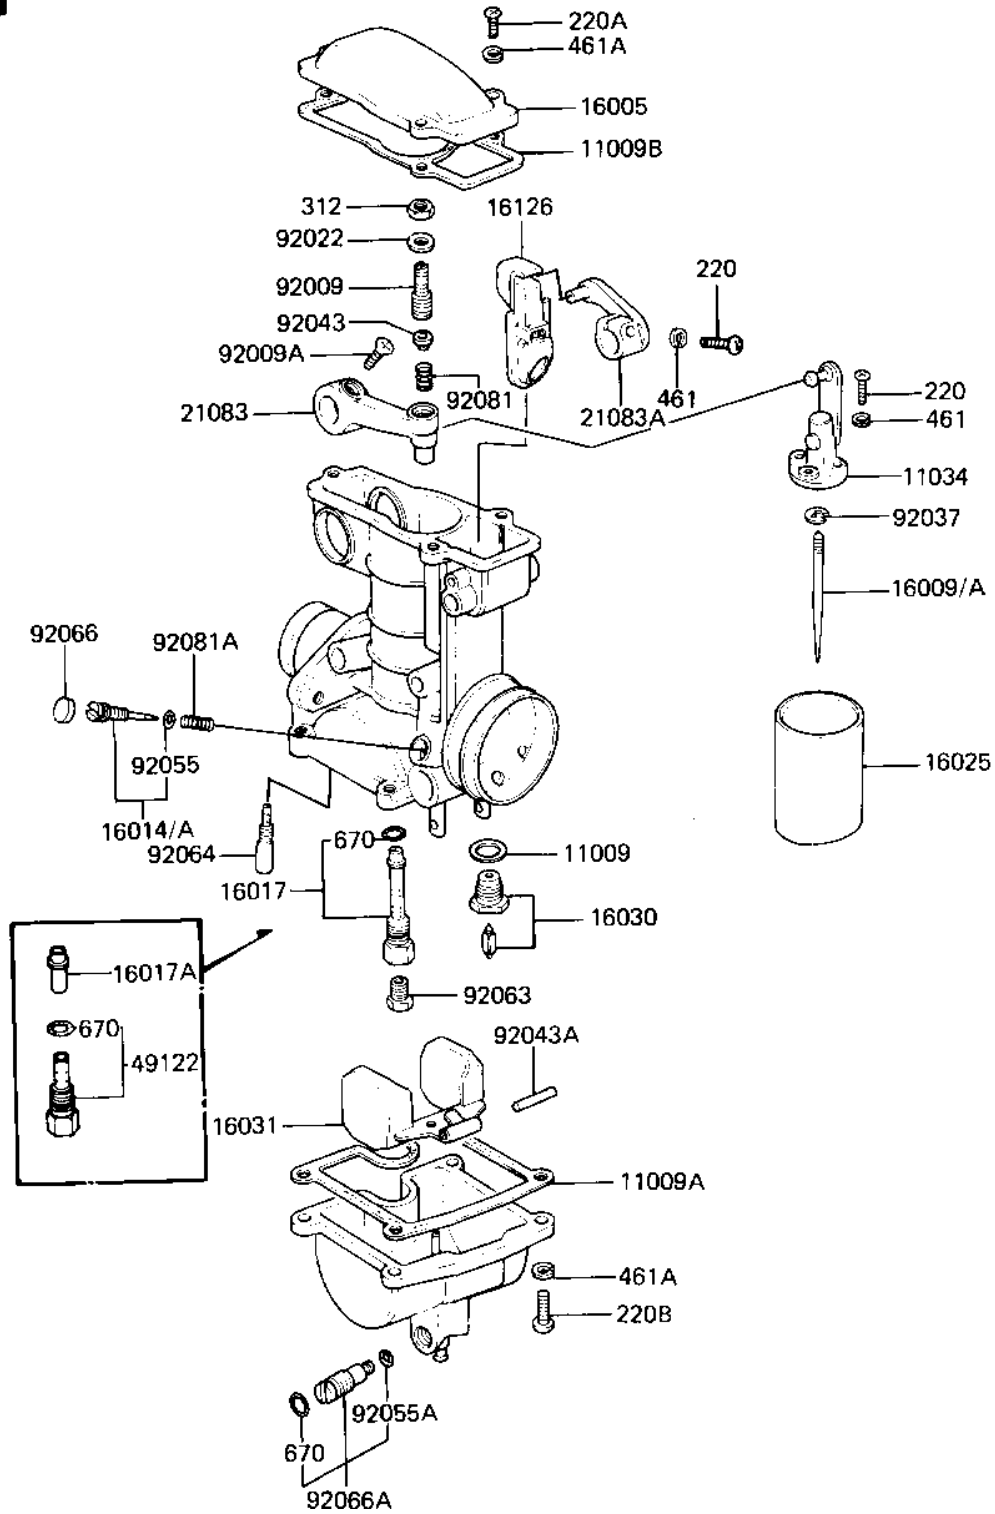

1982 KZ550 Standard PARTS DIAGRAM

CARBURETOR PARTS (KZ550-A3)

E.1612.0022

1982 KZ550 Standard PARTS LIST

CARBURETOR PARTS (KZ550-A3)

ITEM NAME	PART NUMBER	QUANTITY
GASKET,FLOAT VALVE (Ref # 11009)	11009-1160	1
GASKET,FLOAT CHAMBER (Ref # 11009A)	11009-1161	1
GASKET,MIXING CHAMBER (Ref # 11009B)	11009-1162	1
BRACKET ASSY,THROTTLE (Ref # 11034)	11034-1587	1
TOP,MIXING CHAMBER (Ref # 16005)	16005-1008	1
JET NEEDLE,#4D92 (Ref # 16009)	16009-1060	1
JET NEEDLE,#4D93 (Ref # 16009A)	16009-1061	1
SCREW,AIR ADJUSTING (Ref # 16014)	16014-1019	1
USSCREW,AIR ADJUSTING (Ref # 16014A)	16014-1024	1
NEEDLE JET,#V95 (Ref # 16017)	16017-1044	1
NEEDLE JET,#V95 (Ref # 16017A)	16017-1057	1
VALVE,THROTTLE,CA2.5 (Ref # 16025)	16025-1038	1
FLOAT VALVE ASSY. (Ref # 16030)	16030-1009	1
FLOAT (Ref # 16031)	16031-1009	1
VALVE ASSY,CHOKE (Ref # 16126)	16126-1024	1
ARM,THROTTLE (Ref # 21083)	21083-1006	1
ARM,CHOKE (Ref # 21083A)	21083-1007	1
PIPE,BLEED (Ref # 49122)	49122-1010	1
SCREW,ADJUST,THROTTLE (Ref # 92009)	92009-1079	1
SCREW.CNTSNK HD,4X12 (Ref # 92009A)	92009-1080	1
WASHER,PLAIN (Ref # 92022)	92022-1167	1
CIRCLIP,JET NEEDLE (Ref # 92037)	92037-1157	1
PIN,SPRING,THROTTLE (Ref # 92043)	92043-1065	1
PIN (Ref # 92043A)	92043-1066	1
"O" RING,AIR SCREW (Ref # 92055)	92055-1070	1
"O" RING,OVERFLOW (Ref # 92055A)	92055-1071	1
MAIN JET,#92 (Ref # 92063)	92063-1055	1
PILOT JET #32 (Ref # 92064)	92064-1028	1
PLUG,PILOT SCREW (Ref # 92066)	92066-1051	1

1982 KZ550 Standard PARTS LIST

CARBURETOR PARTS (KZ550-A3)

ITEM NAME	PART NUMBER	QUANTITY
SCREW,DRAIN (Ref # 92066A)	92066-1065	1
SPRING,THROTTLE ARM (Ref # 92081)	92081-1189	1
SPRING,AIR SCREW (Ref # 92081A)	92081-1190	1
SCREW PAN HEAD 3X12 (Ref # 220)	220B0312	1
SCREW-PAN-CROS (Ref # 220A)	220B0414	1
SCREW PAN HEAD 4X16 (Ref # 220B)	220B0416	1
NUT 5MM (Ref # 312)	312B0500	1
WASHER SPRING 3MM (Ref # 461)	461F0300	1
WASHER SPRING 4MM (Ref # 461A)	461F0400	1
"O" RING,5MM (Ref # 670)	670B1505	1