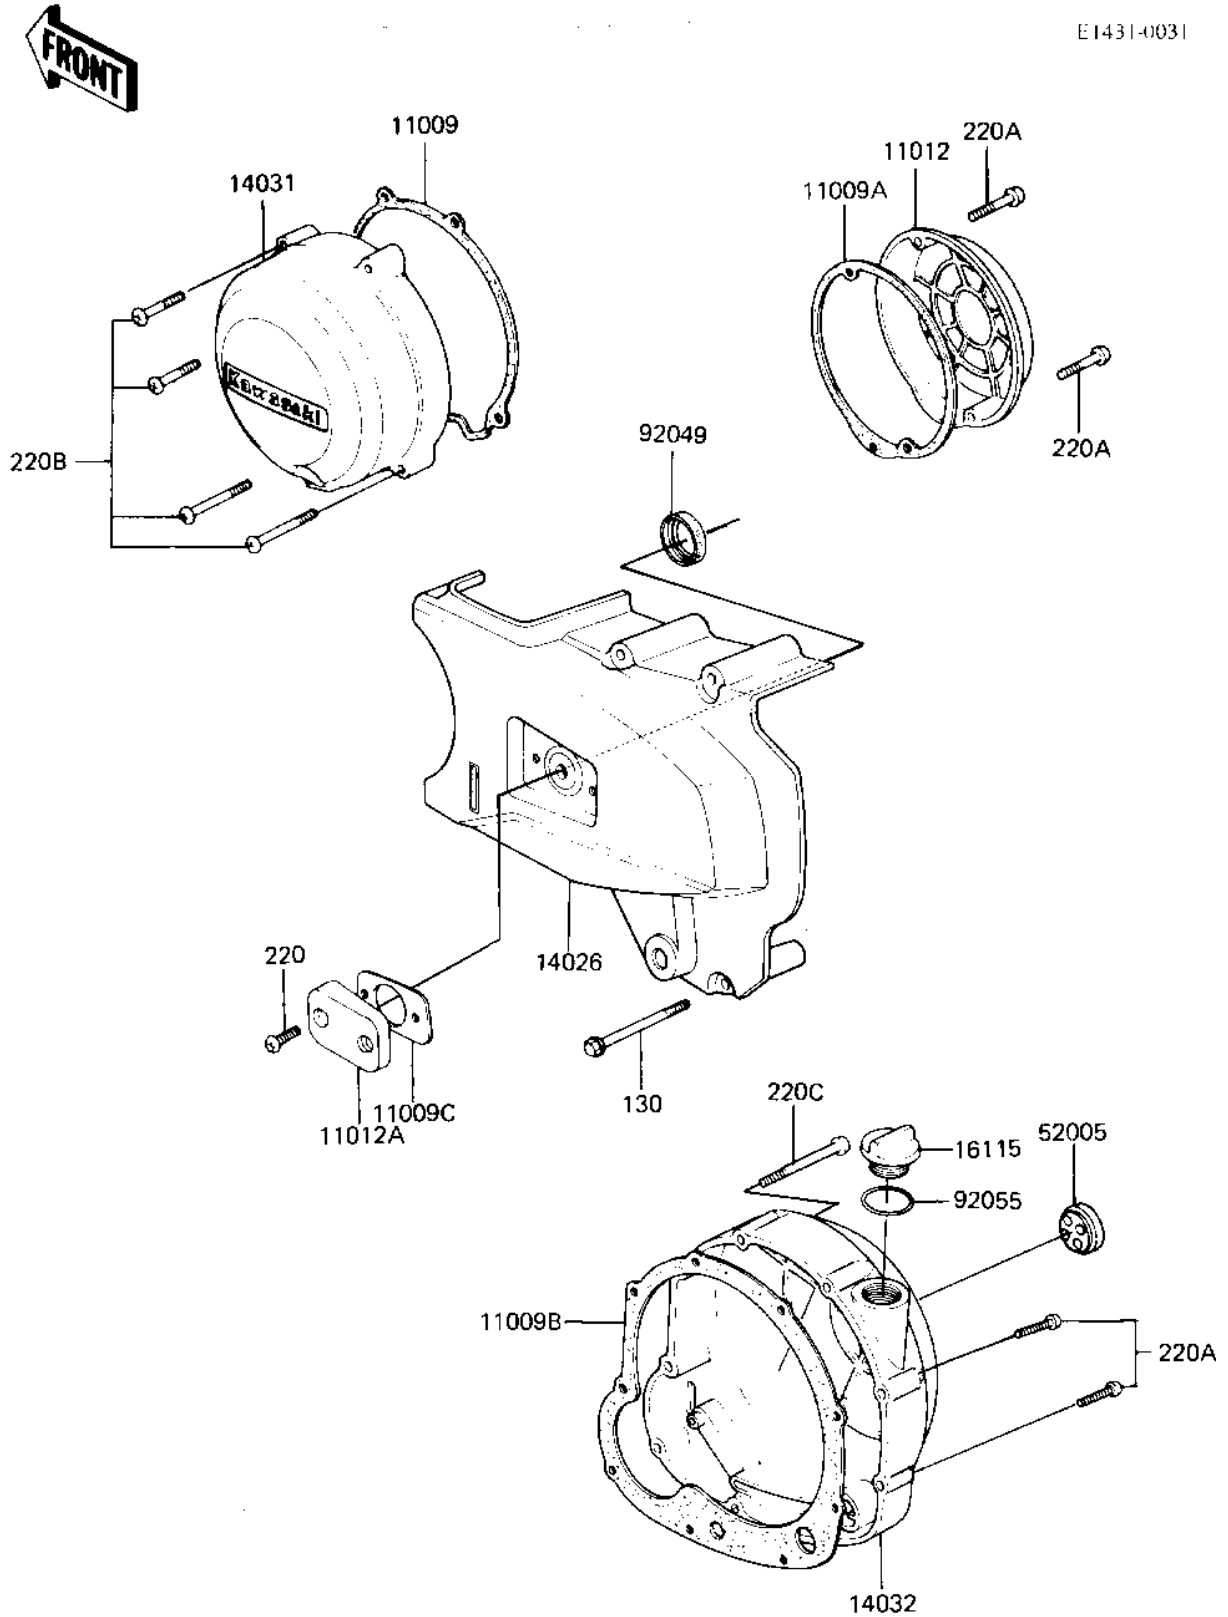

1982 KZ550 Standard PARTS DIAGRAM

ENGINE COVERS (KZ550-A3)

E1431-0031

1982 KZ550 Standard PARTS LIST

ENGINE COVERS (KZ550-A3)

ITEM NAME	PART NUMBER	QUANTITY
GASKET,GENERATOR COVE (Ref # 11009)	11060-1055	1
GASKET,PULSING COIL C (Ref # 11009A)	11060-1053	1
GASKET,CLUTCH COVER (Ref # 11009B)	11060-1054	1
GASKET,CLUTCH ADJ CAP (Ref # 11009C)	14049-004	1
CAP,CONTACT BREAKER (Ref # 11012)	11012-1098	1
COVER,CLUTCH ADJUSTNG (Ref # 11012A)	14028-006-80	1
COVER,CHAIN (Ref # 14026)	14026-1047	1
COVER,GENERATOR,BUFF (Ref # 14031)	14031-1014	1
COVER,CLUTCH,BUFF (Ref # 14032)	14032-5004	1
PLUG,OIL FILLER (Ref # 16115)	16115-013	1
GAUGE,OIL LEVEL (Ref # 52005)	52005-1009	1
OIL SEAL,CLUTCH RELES (Ref # 92049)	92049-1003	1
"O" RING,31MM (Ref # 92055)	92055-049	1
BOLT-FLANGED,6X70 (Ref # 130)	130G0670	1
SCREW PAN HEAD 6X18 (Ref # 220)	220B0618	1
SCREW PAN HEAD 6X30 (Ref # 220A)	220B0630	1
SCREW PAN HEAD 6X40 (Ref # 220B)	220B0640	1
SCREW PAN HEAD 6X60 (Ref # 220C)	220B0660	1