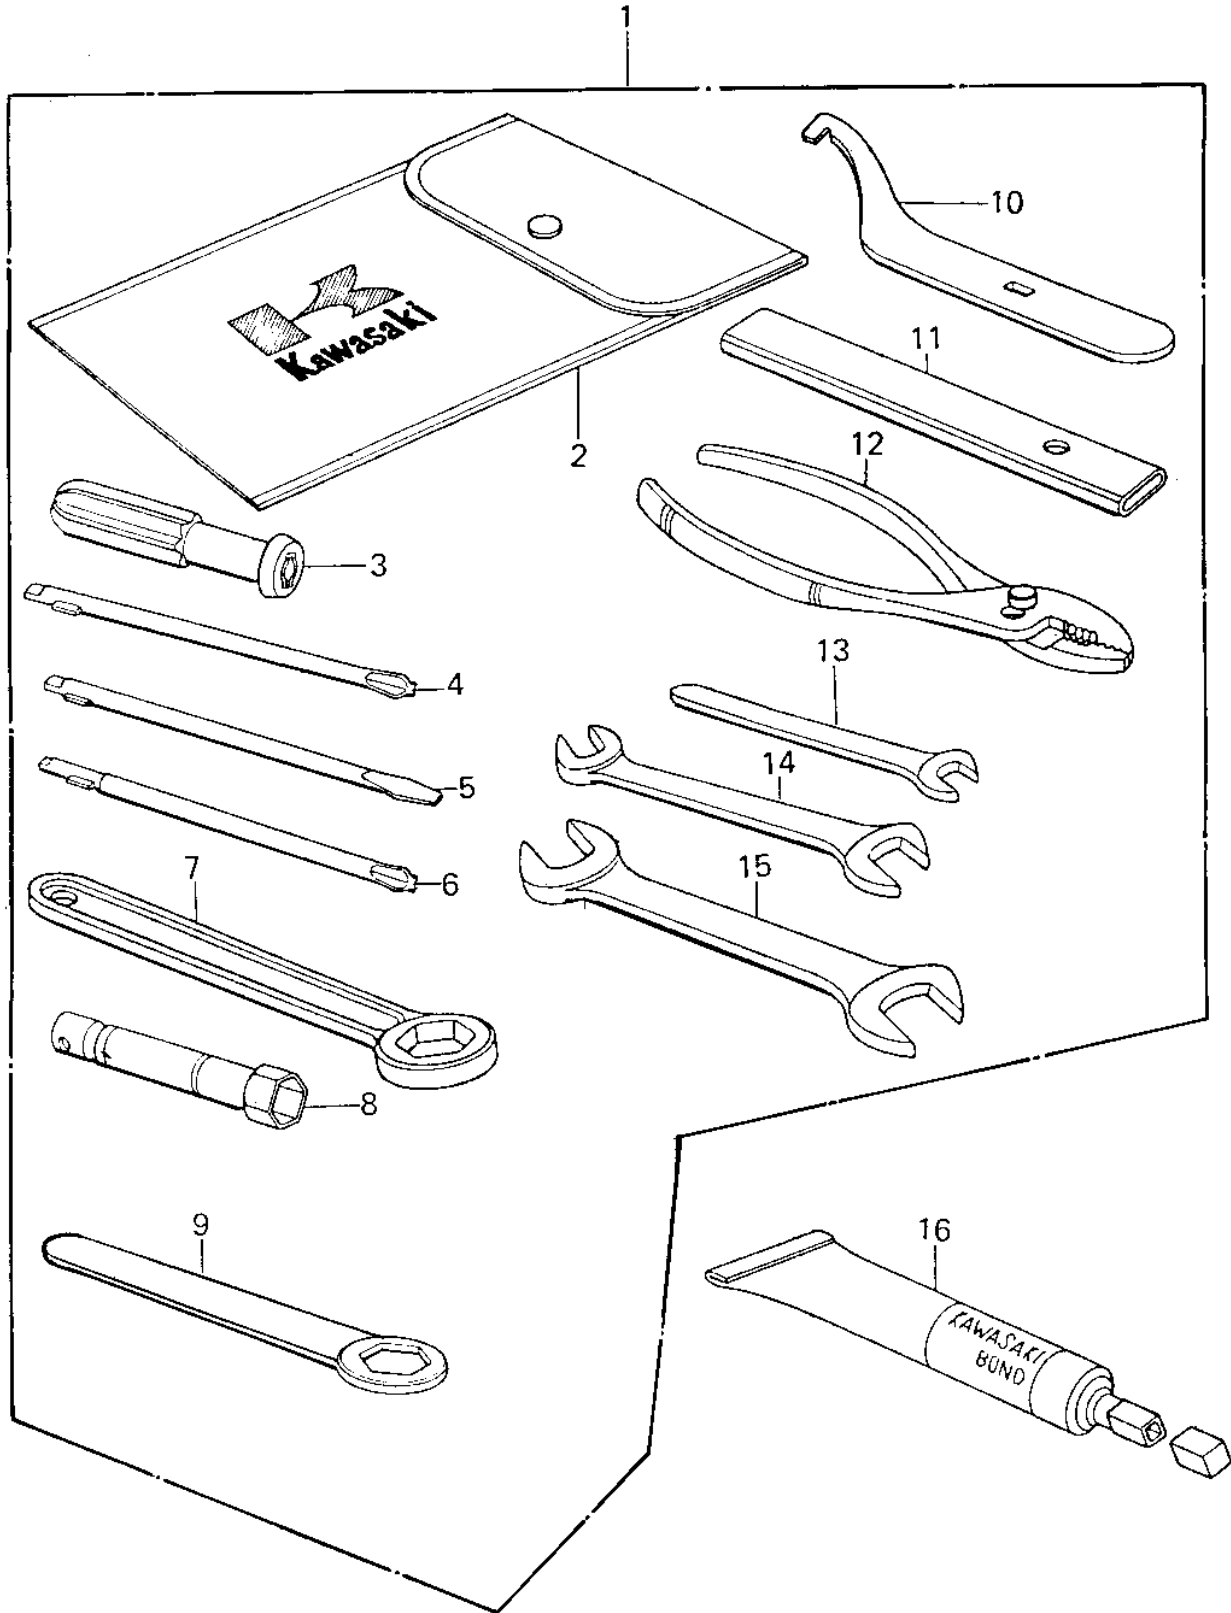

1980 750 Standard-4 PARTS DIAGRAM

OWNER TOOLS ('80 KZY 50-E1)

1980 750 Standard-4 PARTS LIST

OWNER TOOLS ('80 KZY 50-E1)

ITEM NAME	PART NUMBER	QUANTITY
TOOL KIT (Ref # 1)	56007-1044	1
BAG,TOOL (Ref # 2)	56008-009	1
GRIP,SCREW DRIVER (Ref # 3)	92106-1001	1
TOOL-DRIVER (Ref # 4)	92107-1052	1
92107-1052 (Canada) (Ref # 5)	92107-007	1
92107-1002 (Canada) (Ref # 6)	92107-008	1
TOOL-WRENCH,BOX END,2 (Ref # 7)	92110-1147	1
WRENCH,SPARK PLUG (Ref # 8)	92108-008	1
TOOL-WRENCH,BOX END,1 (Ref # 9)	92110-1151	1
WRENCH,HOOK,41M/M (Ref # 10)	92110-1034	1
WRENCH,HOOK,41M/M (Ref # 11)	92111-004	1
92112-003 (Canada) (Ref # 12)	92112-005	1
WRENCH,OPEN END,10M/M (Ref # 13)	92110-1031	1
WRENCH,OPEN END,12X13 (Ref # 14)	92126-002	1
TOOL-WRENCH,OPEN END, (Ref # 15)	92110-1153	1
LIQUID GASKET (Ref # 16)	92104-002	1