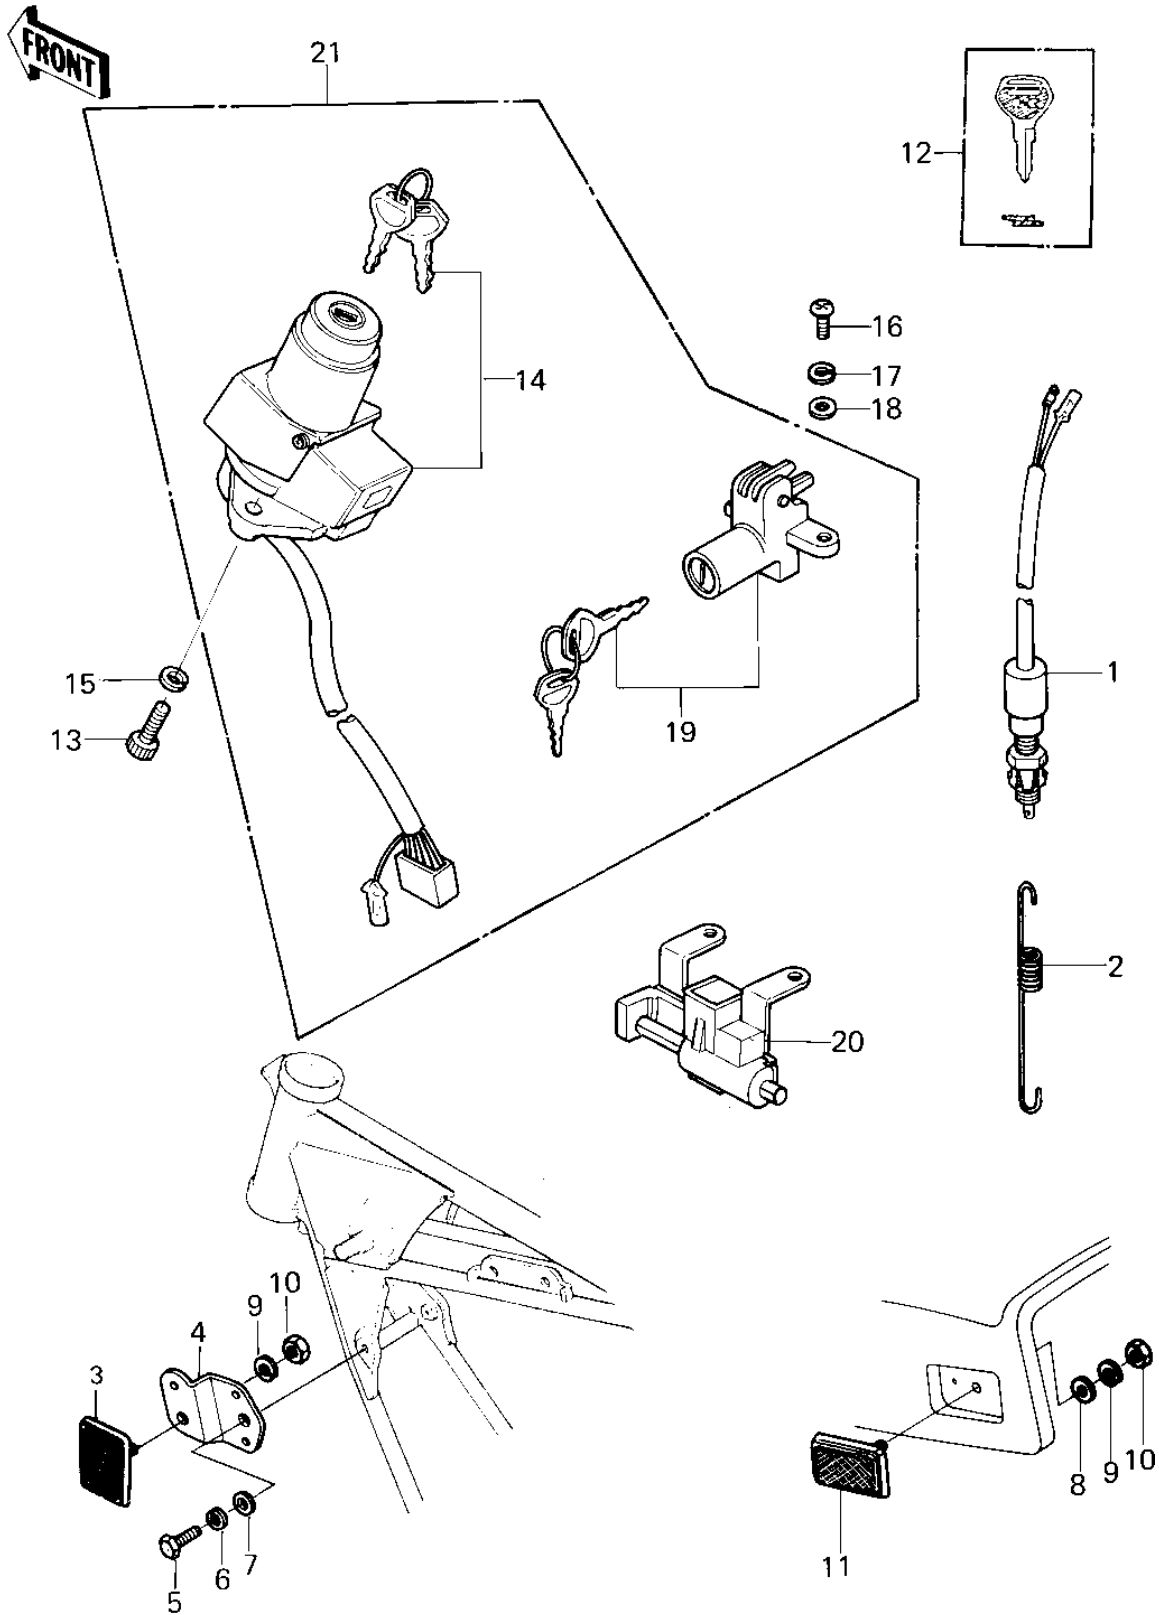

1980 750 Standard-4 PARTS DIAGRAM

IGNITION SWITCH/LOCKS/REFLECTORS ('80 KZ)

1980 750 Standard-4 PARTS LIST

IGNITION SWITCH/LOCKS/REFLECTORS ('80 KZ)

ITEM NAME	PART NUMBER	QUANTITY
SWITCH,BRAKE LAMP (Ref # 1)	27010-1019	1
SPRING,BRAKE LIGHT SW (Ref # 2)	27011-015	1
REFLECTOR,REFLEX(FRON (Ref # 3)	28012-1003	1
BRACKET,REFLEX REFLCT (Ref # 4)	11034-1796	1
BOLT-UPSET (Ref # 5)	112G0516	1
WASHER SPRING 5MM (Ref # 6)	461F0500	2
WASHER PLAIN 5MM (Ref # 7)	411B0500	2
NUT,5MM (Ref # 10)	311B0500	1
REFLECTOR-REFLEX,RR (Ref # 11)	28012-1054	1
KEY-LOCK,BLANK (Ref # 12)	27008-1103	1
BOLT-SOCKET,6X16,BLAC (Ref # 13)	120S0616	1
SWITCH-ASSY-IGNITION (Ref # 14)	27005-5024	1
WASHER SPRING 6MM (Ref # 15)	461F0600	2
SCREW PAN HEAD 6X14 (Ref # 16)	220B0614	1
WASHER PLAIN 6MM (Ref # 18)	410B0600	1
LOCK-ASSY,SEAT (Ref # 19)	27016-5010	1
HOOK ASSY,HELMET (Ref # 20)	53045-1001	1
SWITCH-ASSY (Ref # 21)	27004-5151	1