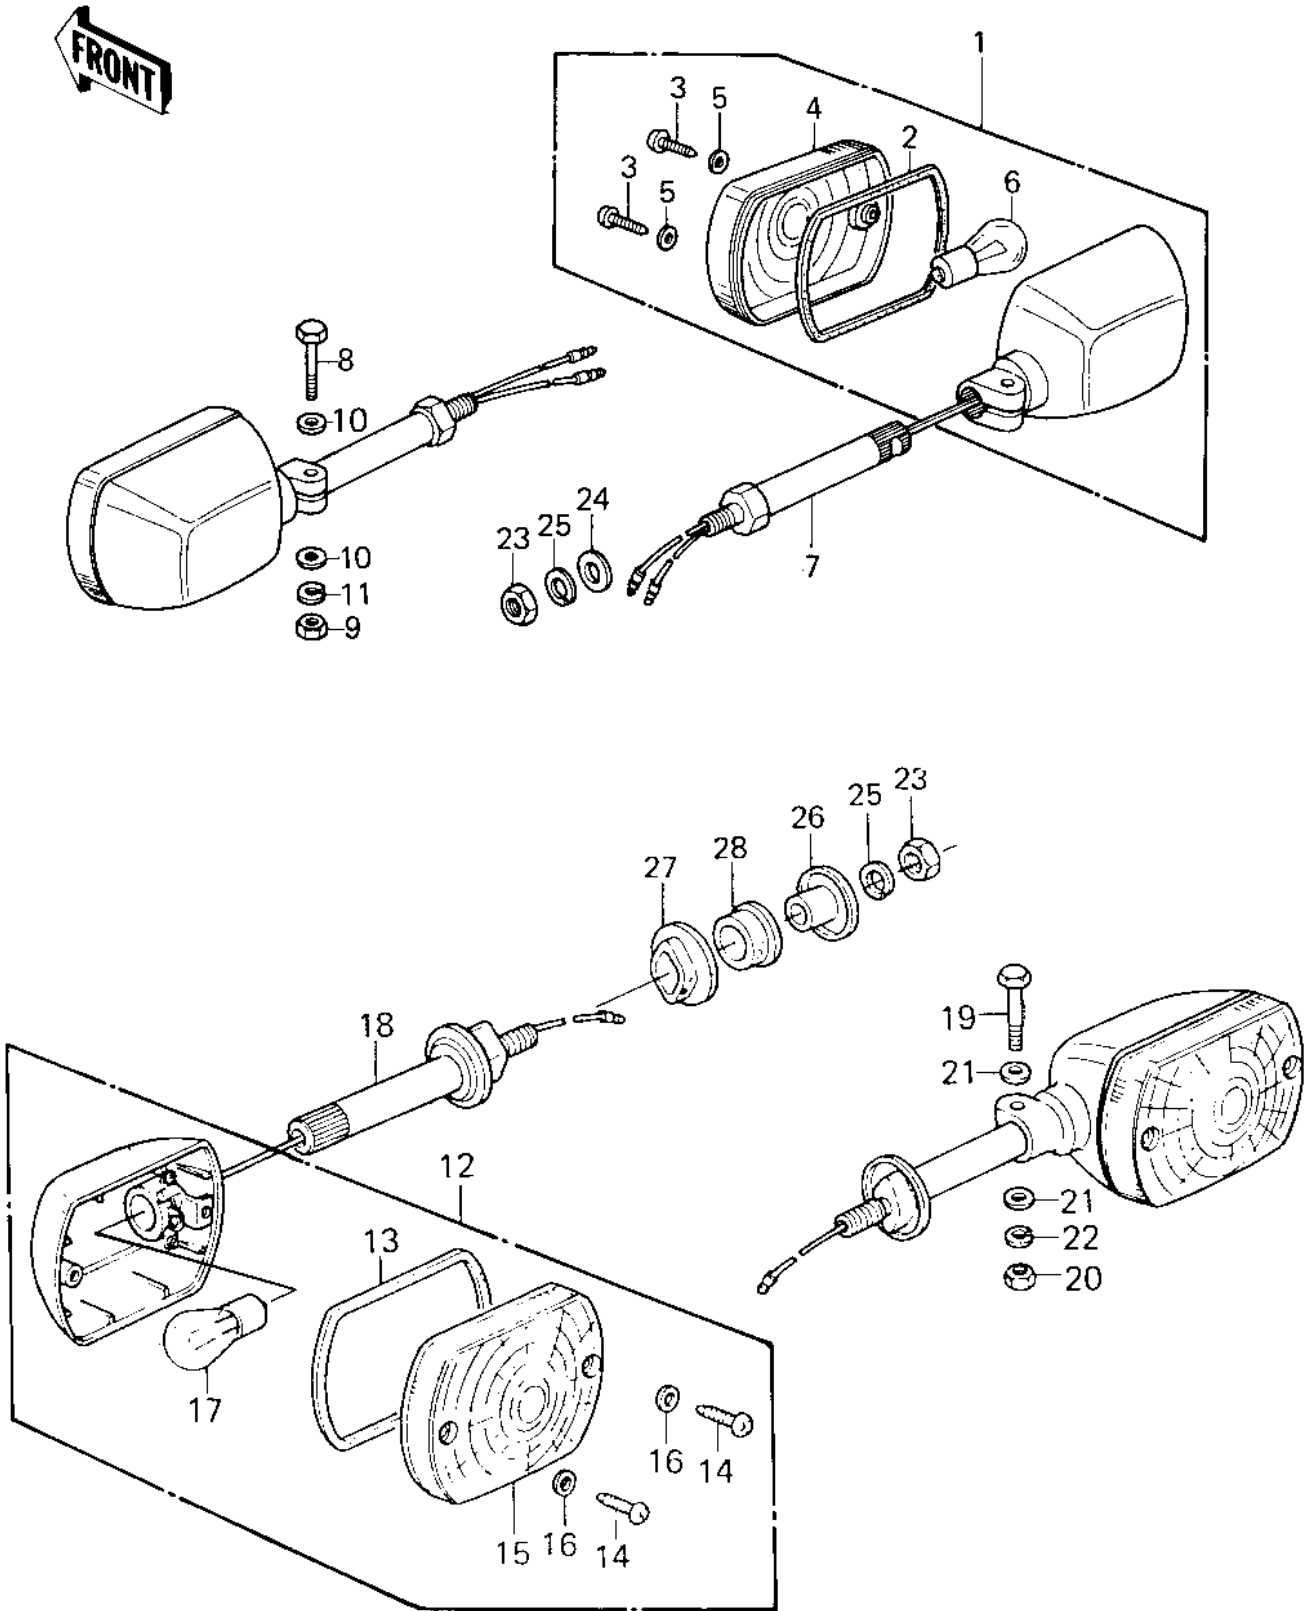

1980 750 Standard-4 PARTS DIAGRAM

TURN SIGNALS ('80 KZY 50-E1)

1980 750 Standard-4 PARTS LIST

TURN SIGNALS ('80 KZY 50-E1)

ITEM NAME	PART NUMBER	QUANTITY
LAMP ASSY,TURN SIGNAL (Ref # 1)	23040-1017	1
GASKET,TURN SIGNAL (Ref # 2)	11009-1052	2
SCREW-PAN-CROS (Ref # 3)	220E0412	2
LENS-SIGNAL LAMP (Ref # 4)	23048-1022	2
WASHER-PLAIN,4MM (Ref # 5)	23058-002	2
BULB,12V 23/8W (Ref # 6)	92069-060	1
BRACKET FR SGNL LAMP (Ref # 7)	23051-1032	1
BOLT-UPSET (Ref # 8)	112G0630	2
NUT 6MM (Ref # 9)	311B0600	2
WASHER PLAIN 6MM (Ref # 10)	411B0600	2
WASHER SPRING 6MM (Ref # 11)	461F0600	2
LAMP ASSY,TURN SIGNAL (Ref # 12)	23040-1018	1
BULB 12V 32CP (Ref # 17)	92069-055	1
BRACKET,TURN SIGNAL (Ref # 18)	23051-1014	1
NUT 10MM (Ref # 23)	315B1000	1
WASHER-PLAIN,10MM (Ref # 24)	411D1000	1
WASHER SPRING 10MM (Ref # 25)	461F1000	1
COLLAR (Ref # 26)	92027-147	1
DAMPER RUBBER (Ref # 27)	92075-128	1
DAMPER RUBBER,SIG LM (Ref # 28)	92075-158	1