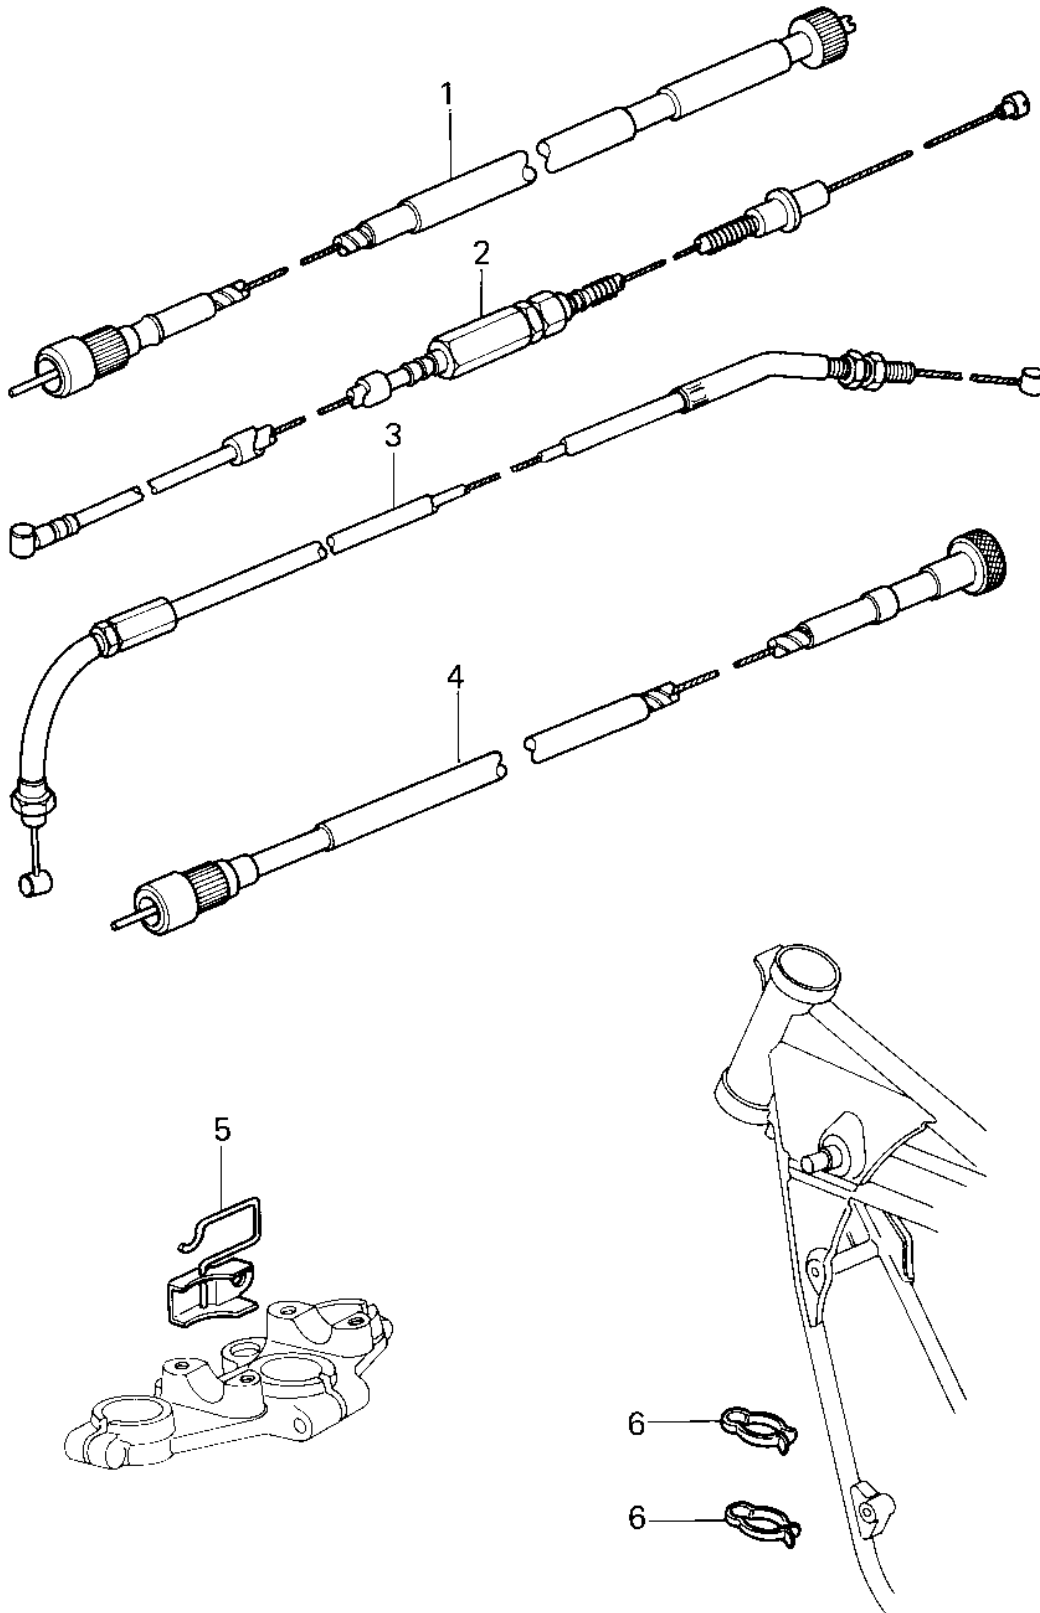

1980 750 Standard-4 PARTS DIAGRAM

CABLES ('80 KZY 50-E1)

1980 750 Standard-4 PARTS LIST

CABLES ('80 KZY 50-E1)

ITEM NAME	PART NUMBER	QUANTITY
CABLE,SPEEDOMETER (Ref # 1)	54001-1014	1
CABLE,CLUTCH (Ref # 2)	54011-087	1
CABLE,THROTTLE (Ref # 3)	54012-1058	1
CABLE,TACHOMETER (Ref # 4)	54018-1008	1
CLAMP,THROTTLE CABLE (Ref # 5)	92037-1189	1
CLAMP,CABLE (Ref # 6)	92037-093	1