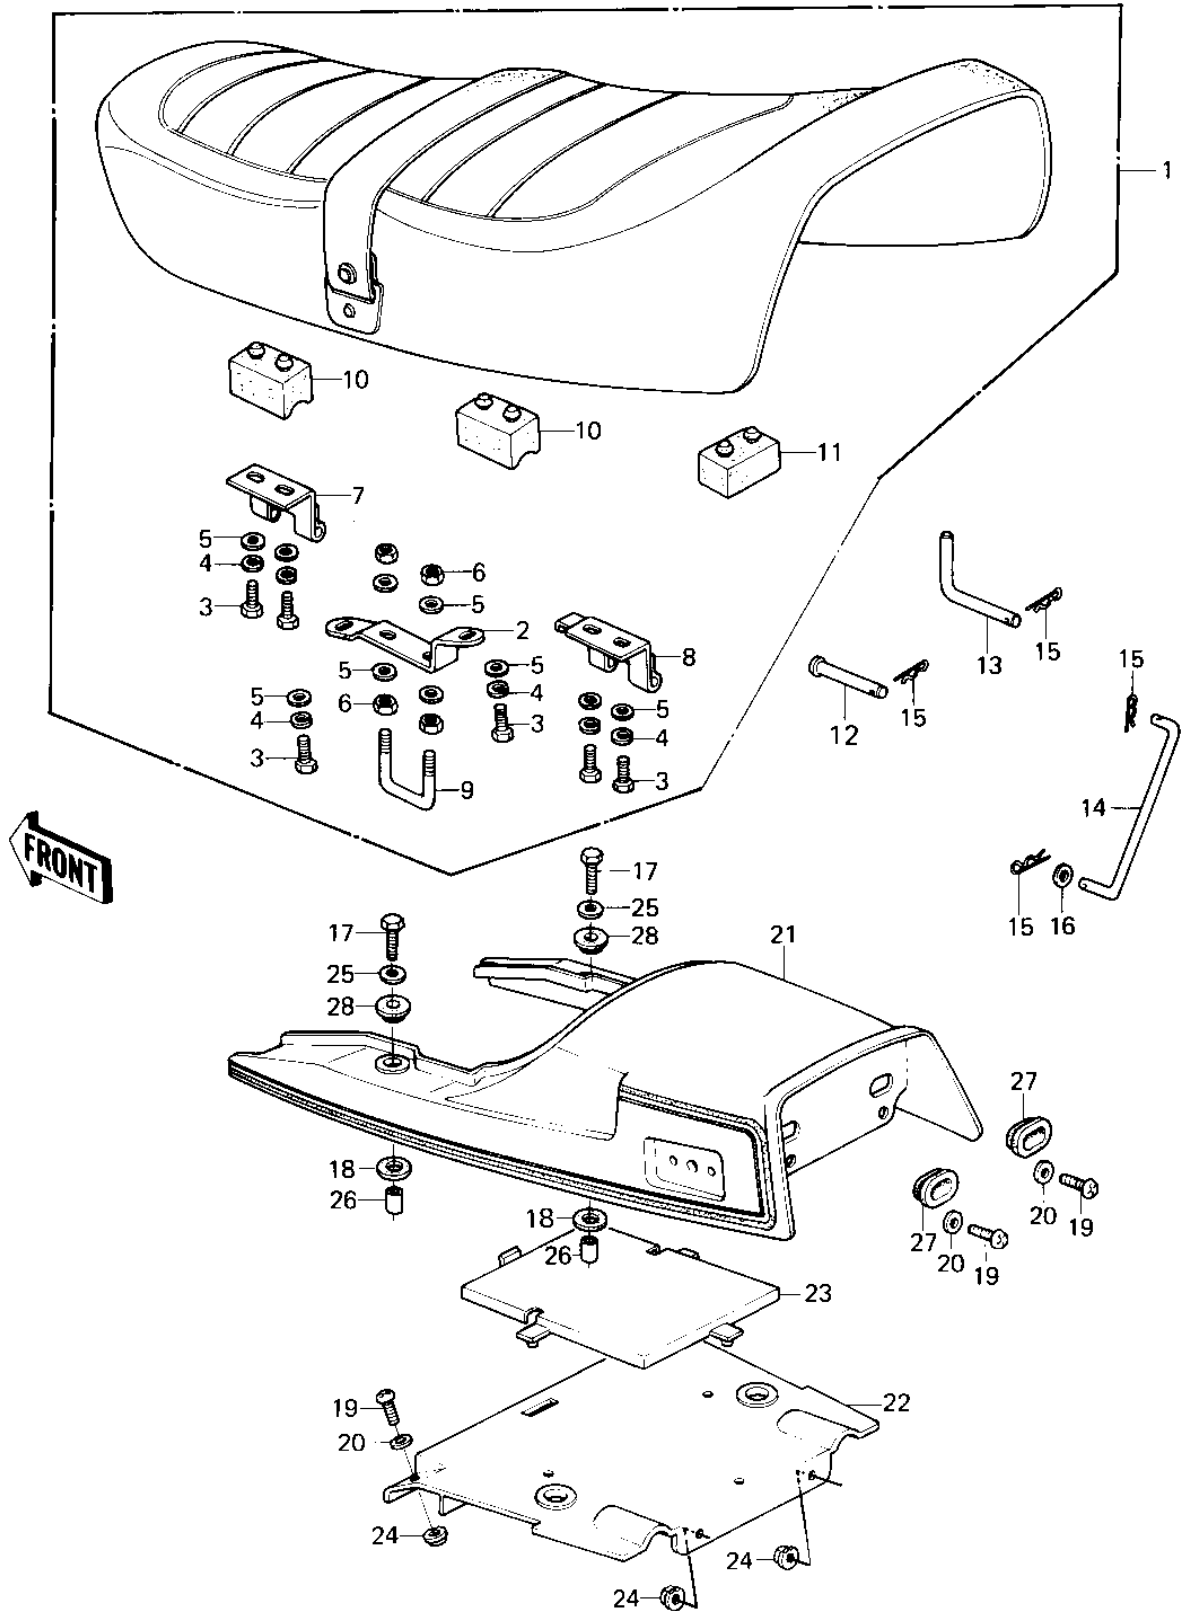

## 1980 750 Standard-4 PARTS DIAGRAM

SEAT ('80 KZY 50-E1)

## 1980 750 Standard-4 PARTS LIST

SEAT ('80 KZY 50-E1)

ITEM NAME	PART NUMBER	QUANTITY
SEAT-ASSY,DUAL (Ref # 1)	53001-1151	1
BRACKET,SEAT CATCH (Ref # 2)	11034-1625	1
BOLT-UPSET,6X16 (Ref # 3)	112G0616	1
WASHER SPRING 6MM (Ref # 4)	461F0600	1
WASHER PLAIN 6MM (Ref # 5)	411B0600	1
NUT 6MM (Ref # 6)	311B0600	1
HINGE,BLACK (Ref # 7)	53009-017-10	1
HING,RR (Ref # 8)	53009-1021	1
CATCH, SEAT (Ref # 9)	53056-002	1
DAMPER RUBBER (Ref # 10)	92075-099	1
DAMPER RUBBER,SEAT (Ref # 11)	92075-139	1
PIN (Ref # 12)	53011-002	1
PIN,DUAL SEAT PIVOT (Ref # 13)	53011-008	1
STOPPER,SEAT (Ref # 14)	53054-006	1
PIN,SNAP (Ref # 15)	554A0600	1
WASHER PLAIN 6MM (Ref # 16)	410B0600	1
BOLT-UPSET,6X20 (Ref # 17)	112G0620	1
DAMPER RUBBER (Ref # 18)	92075-175	1
SCREW-PAN-CROS (Ref # 19)	220B0514	1
WASHER PLAIN 5MM (Ref # 20)	410B0500	1
COVER,SEAT,L.D.RED (Ref # 21)	39012-1008-7Y	1
COVER,STORAGE (Ref # 22)	39012-1009	1
COVER,STORAGE (Ref # 23)	39012-1004	1
NUT,5M/M (Ref # 24)	92015-1025	1
WASHER,PLAIN,7MM (Ref # 25)	92022-228	1
COLLAR (Ref # 26)	92027-241	1
GROMMET,SIDE COVER (Ref # 27)	92071-072	1
RUBBER,FENDER COVER (Ref # 28)	92075-174	1