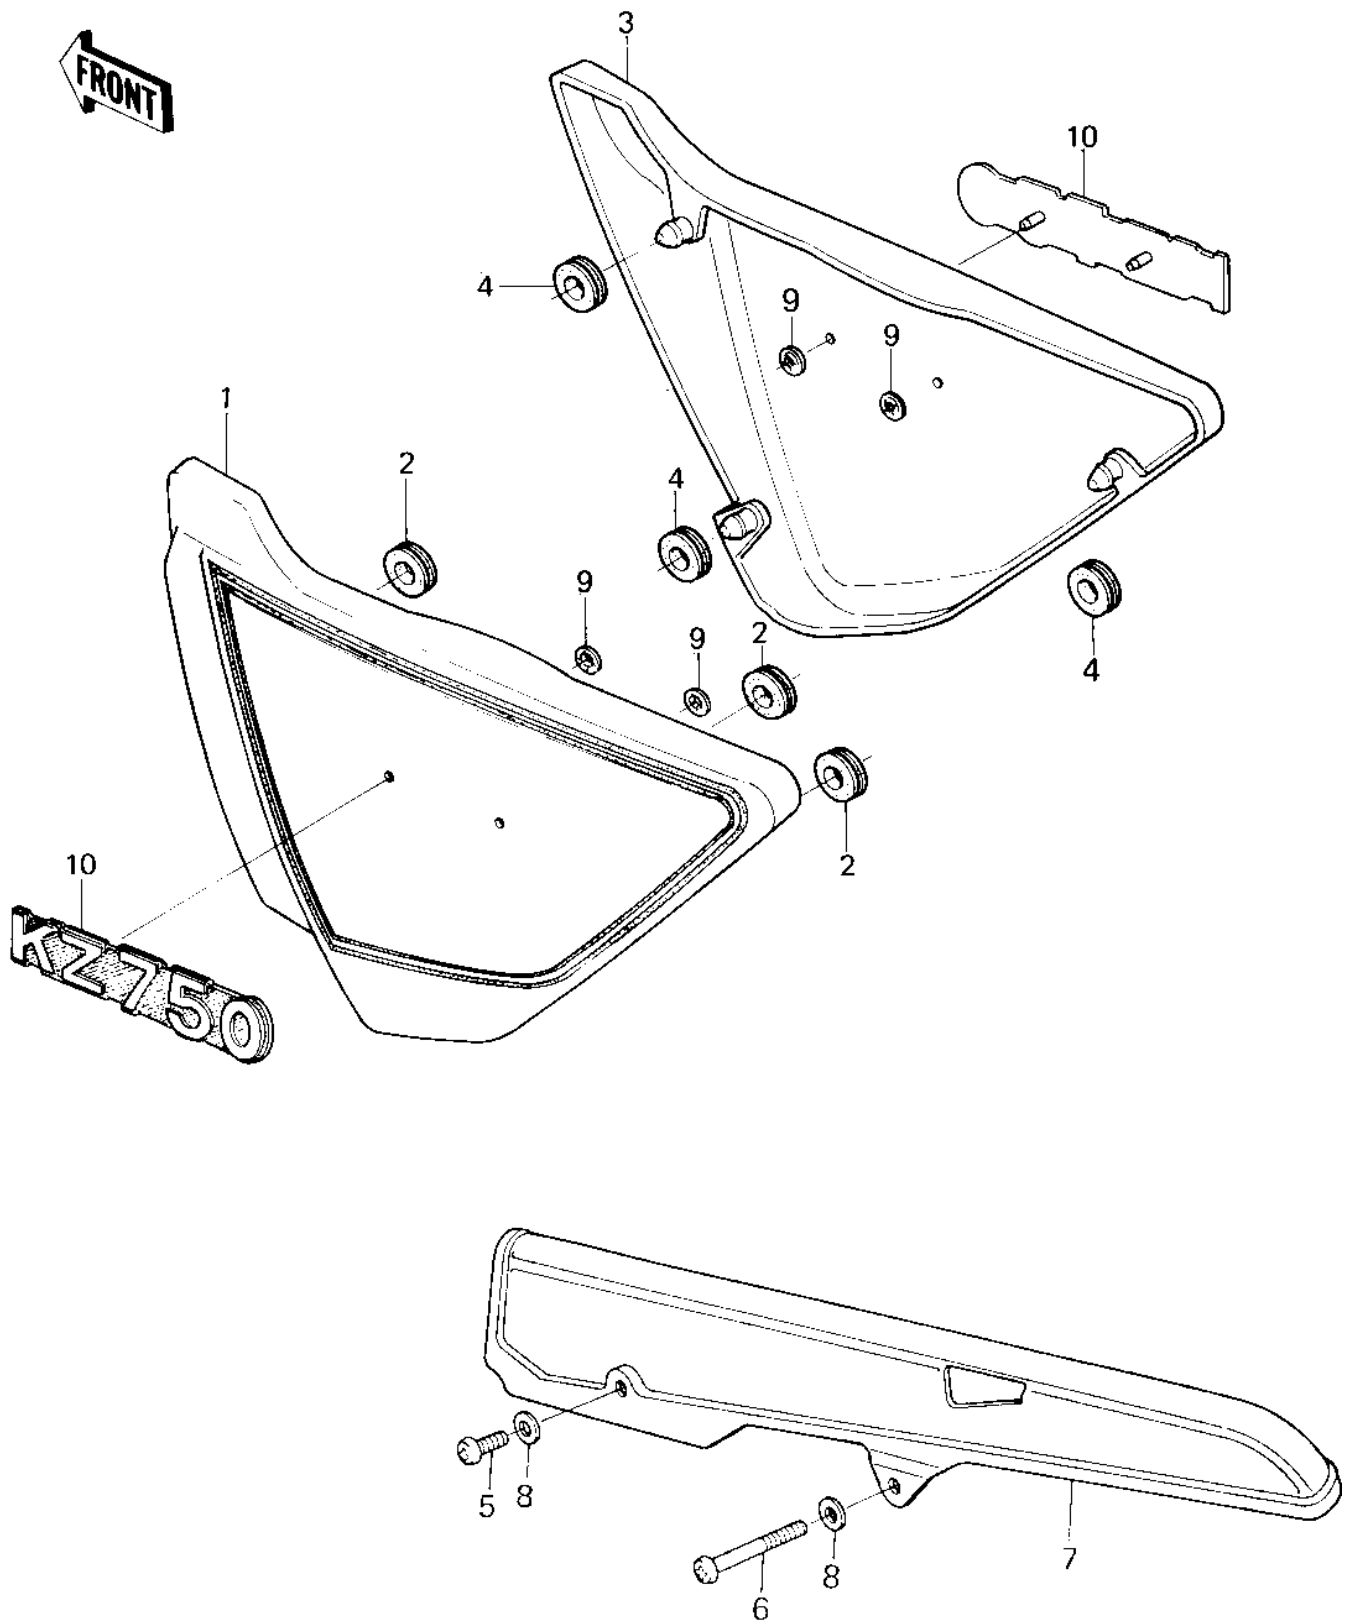

1980 750 Standard-4 PARTS DIAGRAM

SIDE COVERS/CHAIN COVER ('80 KZY 50-E1)

1980 750 Standard-4 PARTS LIST

SIDE COVERS/CHAIN COVER ('80 KZY 50-E1)

ITEM NAME	PART NUMBER	QUANTITY
COVER,SIDE,L.H,RED (Ref # 1)	36001-1095-7Y	1
GROMMET (Ref # 2)	92071-056	2
COVER,SIDE,R.H,RED (Ref # 3)	36001-1096-7Y	1
SCREW PAN HEAD 6X14 (Ref # 5)	220B0614	1
SCREW PAN HEAD 6X65 (Ref # 6)	220B0665	1
CASE-CHAIN (Ref # 7)	36014-1005	1
WASHER 6.5X20X1.6T (Ref # 8)	92022-125	1
NUT,LOCK,3MM (Ref # 9)	92018-005	1
MARK,SIDE COVER (Ref # 10)	56018-1160	1