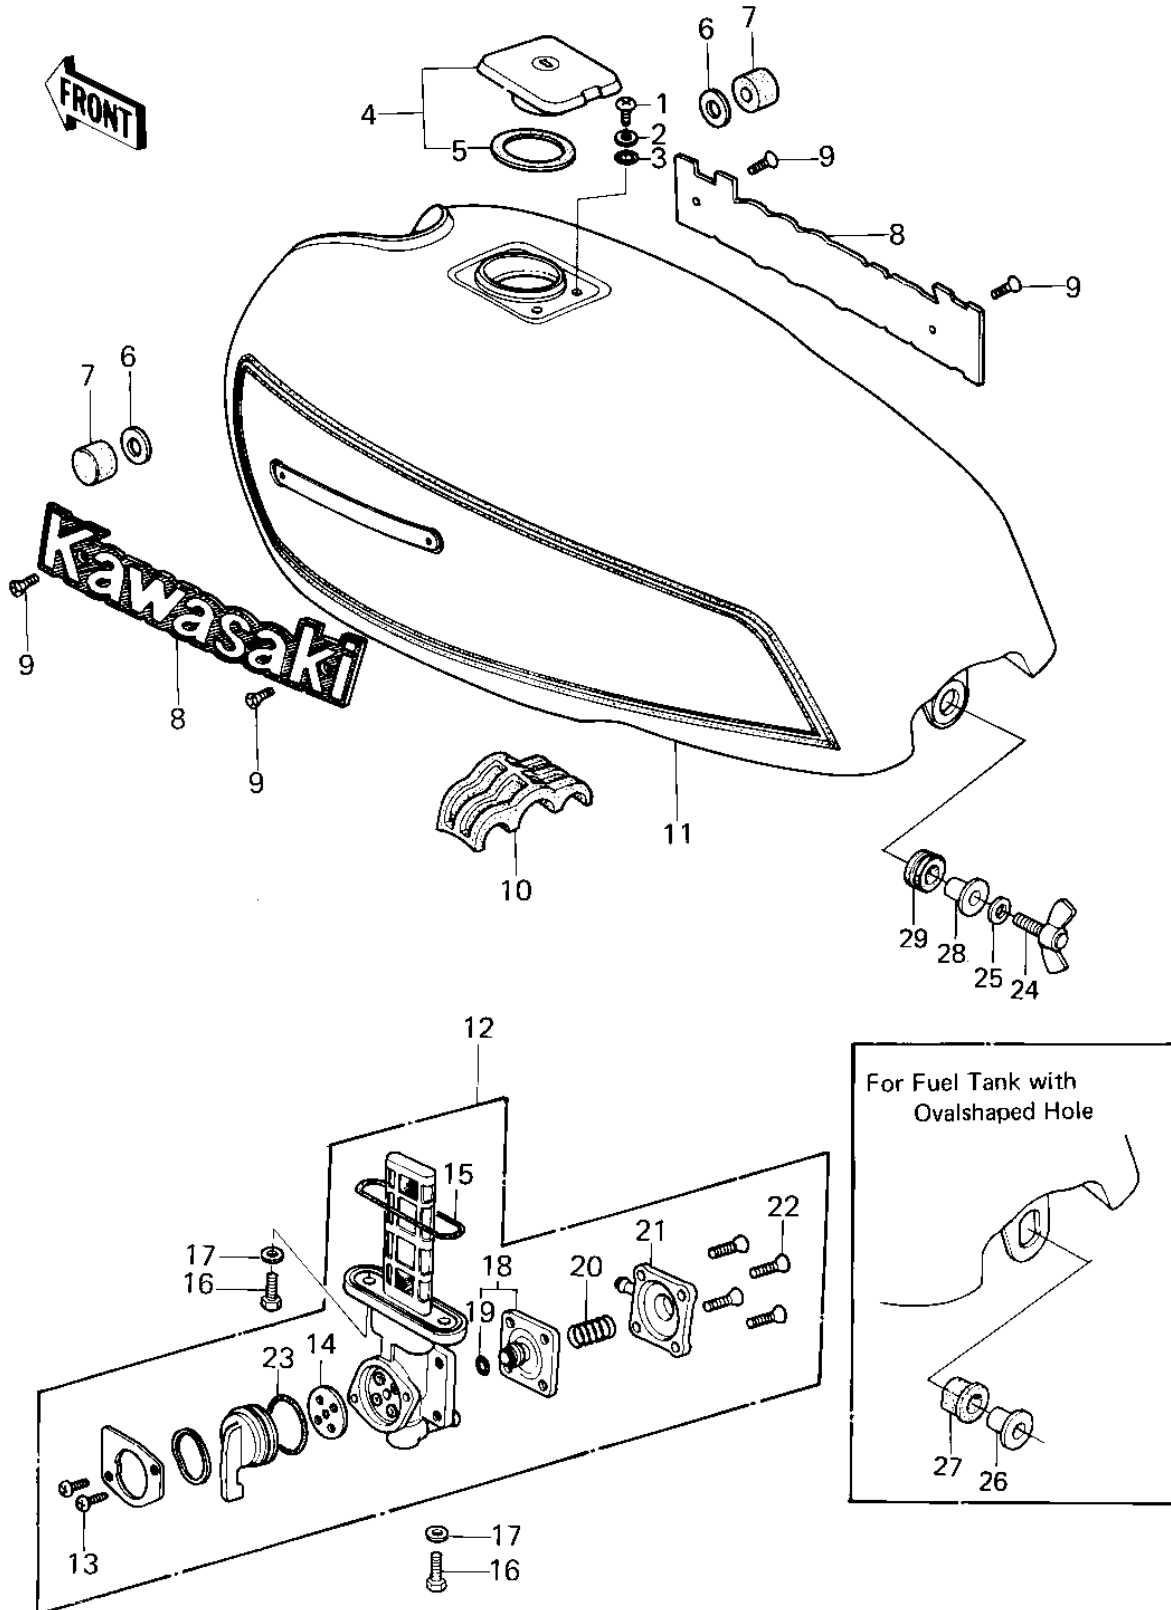

## 1980 750 Standard-4 PARTS DIAGRAM

FUEL TANK ('80 KZY 50-E1)

## 1980 750 Standard-4 PARTS LIST

FUEL TANK ('80 KZY 50-E1)

ITEM NAME	PART NUMBER	QUANTITY
SCREW PAN HEAD 5X10 (Ref # 1)	220B0510	1
WASHER,PLAIN (Ref # 2)	92022-1038	1
"O" RING (Ref # 3)	92055-1023	1
CAP ASSY TANK (Ref # 4)	51048-1018	1
GASKET,FUEL TANK CAP (Ref # 5)	11009-1051	1
WASHER-PL-10.5X26X2.3 (Ref # 6)	92022-044	1
DAMPER RUBBER,FL TANK (Ref # 7)	92075-125	1
EMBLEM,FUEL TANK (Ref # 8)	56014-1037	1
SCREW-CSK-CROS (Ref # 9)	221C0306	1
DAMPER,FUEL TANK (Ref # 10)	92075-1245	1
TANK-FUEL,L.DARK RED (Ref # 11)	51001-1049-7Y	1
TAP ASSY,FUEL (Ref # 12)	51023-1029	1
SCREW PAN HEAD 3X8 (Ref # 13)	220B0308	1
GASKET,TAP VALVE (Ref # 14)	11009-1194	1
"O" RING (Ref # 15)	51039-010	1
BOLT,6X20,FUEL TAP (Ref # 16)	92001-1091	1
WASHER-PLAIN (Ref # 17)	92022-183	1
DIAPHRAGM ASSY,TAP (Ref # 18)	43028-1015	1
"O" RING,4MM (Ref # 19)	670B1504	1
SPRING,TAP (Ref # 20)	92081-1171	1
COVER ASSY,TAP (Ref # 21)	16146-1005	1
SCREW-CSK-CROS,4X14 (Ref # 22)	221B0414	1
"O" RING,TAP LEVER (Ref # 23)	92055-1027	1
BOLT,CARRIER FITTING (Ref # 24)	92001-1054	1
WASHER SEAL PLATE (Ref # 25)	92022-101	1
COLLAR,FUEL TANK FITT (Ref # 26)	92027-1134	1
DAMPER,FUEL TANK,FITT (Ref # 27)	92075-1116	1
COLLAR,ENGINE HEAD (Ref # 28)	92027-1116	1
DAMPER RUBBER,MUFFLER (Ref # 29)	92075-1086	1