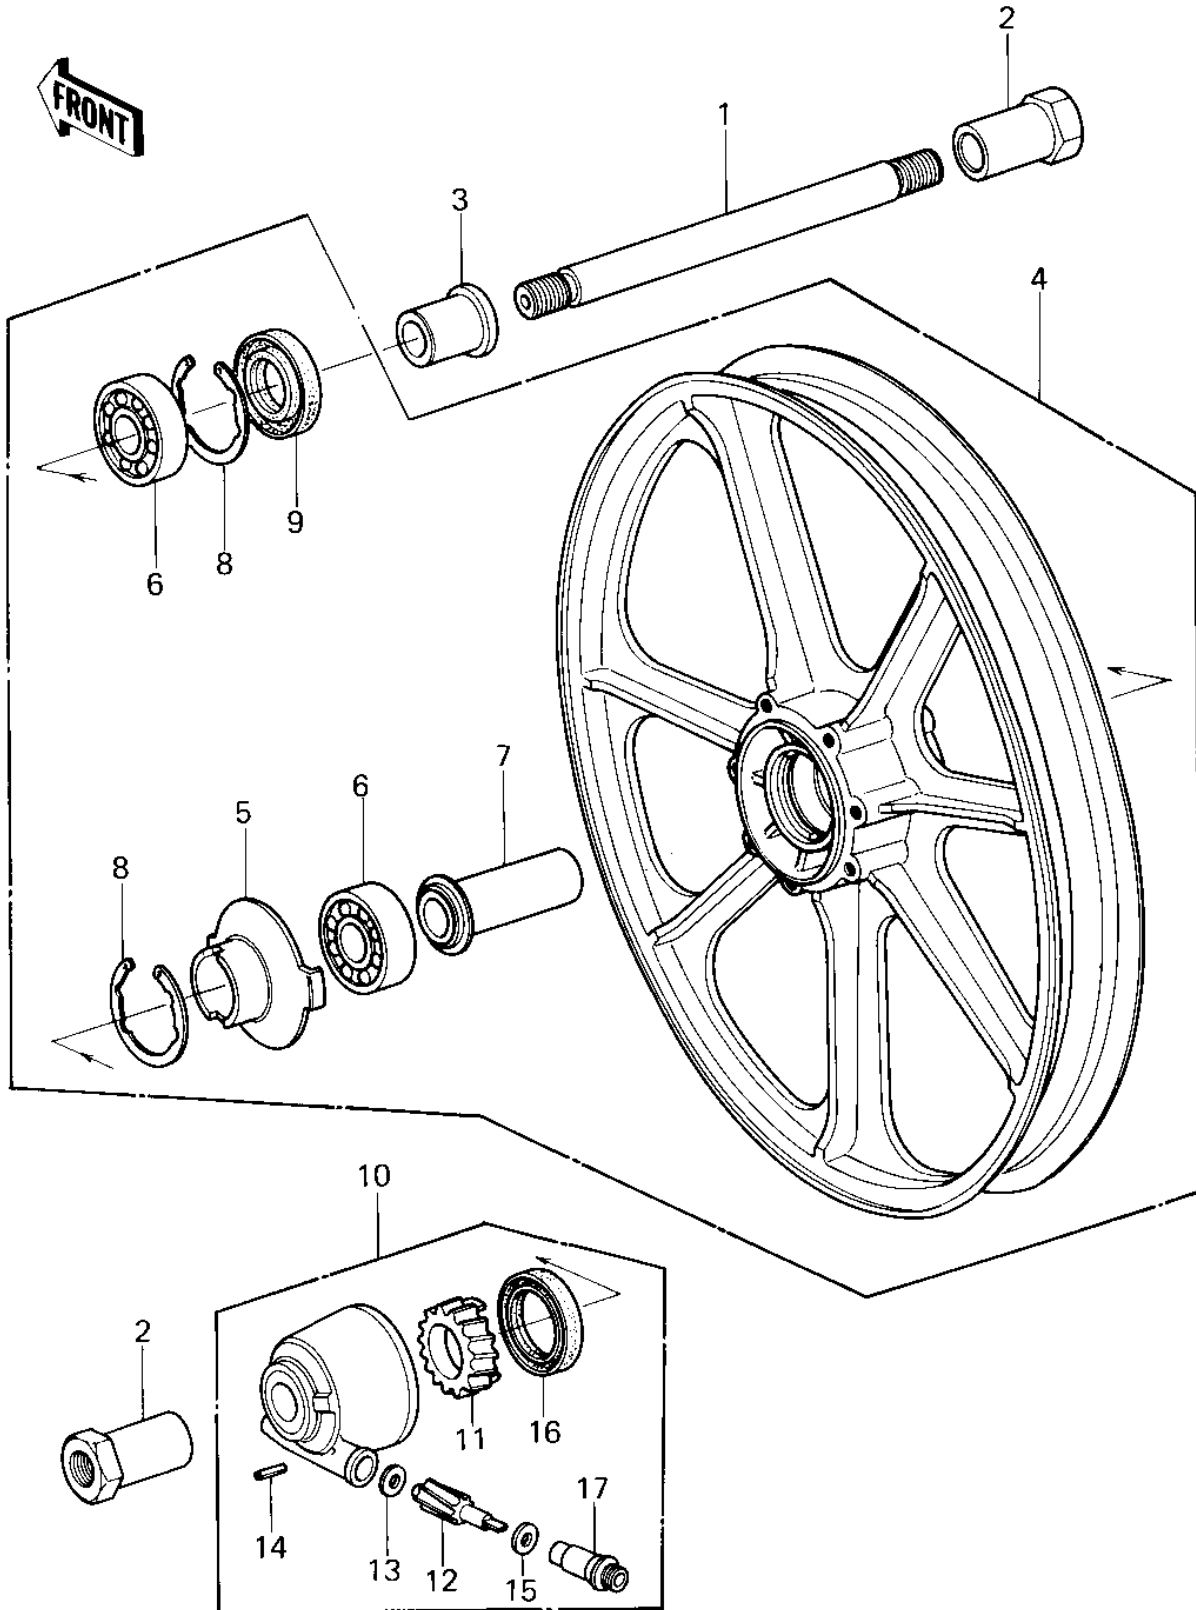

1980 750 Standard-4 PARTS DIAGRAM

FRONT WHEEL/HUB ('80 KZY 50-E1)

1980 750 Standard-4 PARTS LIST

FRONT WHEEL/HUB ('80 KZY 50-E1)

ITEM NAME	PART NUMBER	QUANTITY
AXLE,FRONT (Ref # 1)	41068-1031	1
COLLAR,FRONT AXLE (Ref # 2)	41069-031	1
COLLAR,FR AXLE L=30MM (Ref # 3)	92027-1225	1
WHEEL-ASSY,FR,SOLID,B (Ref # 4)	41073-1139-21	1
RECEIVER,SPEEDOMETER (Ref # 5)	41064-1006	1
BEARING BALL #6302Z (Ref # 6)	601B6302Z	1
COLLAR,FR HUB L=55M/M (Ref # 7)	92027-1223	1
CIRCLIP,42MM (Ref # 8)	92033-1041	1
OIL SEAL,AG1144AO (Ref # 9)	92049-1058	1
GEAR BOX ASSY, (Ref # 10)	41078-1013	1
GEAR,SPEEDOMETER (Ref # 11)	41059-026	1
PINION,SPEEDOMETER,9T (Ref # 12)	41060-1016	1
WASHER THRST SPD PINI (Ref # 13)	41063-001	2
PIN,SPRING (Ref # 14)	41082-001	1
OIL SEAL,BJN30427-C3 (Ref # 16)	92049-1057	1
BUSHING,METER GEAR (Ref # 17)	92087-1002	1