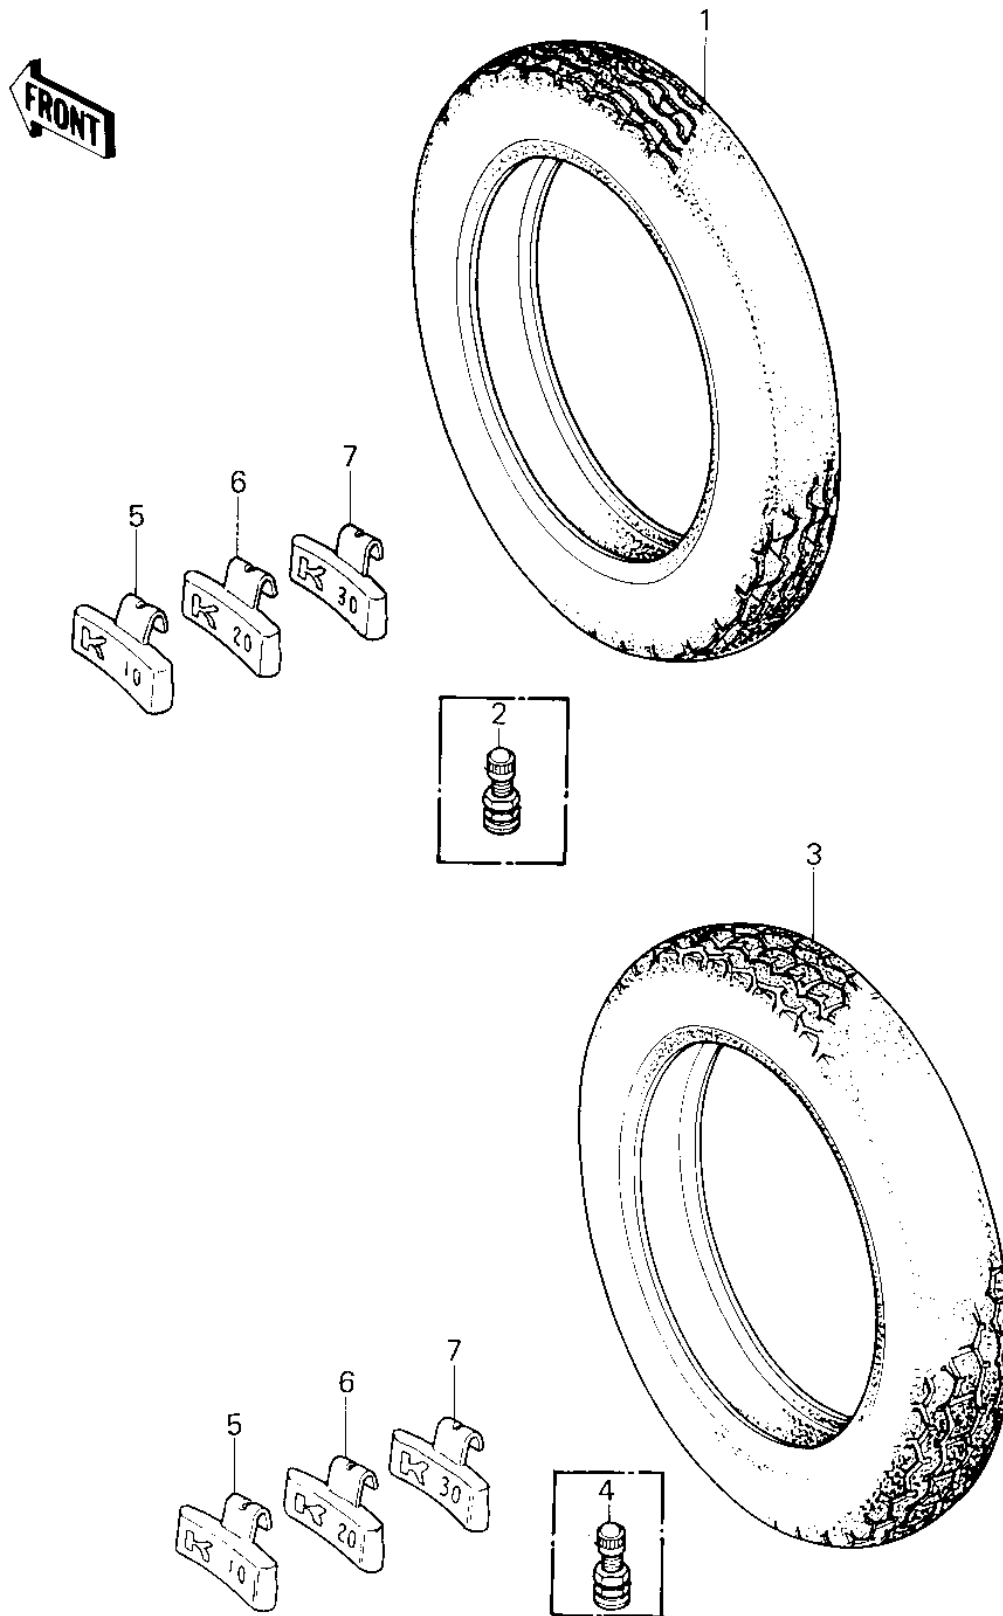

## 1980 750 Standard-4 PARTS DIAGRAM

TIRES ('80 KZY 50-E1)

## 1980 750 Standard-4 PARTS LIST

TIRES ('80 KZY 50-E1)

ITEM NAME	PART NUMBER	QUANTITY
TIRE 325H-19 F8 F (Ref # 1)	41002-1093	1
VALVE (Ref # 2)	16126-1136	2
TIRE 400H-18 K127 R (Ref # 3)	41002-1094	1
BALANCER-WHEEL,10G (Ref # 5)	41075-1011	1
BALANCER-WHEEL,20G (Ref # 6)	41075-1012	1
BALANCER-WHEEL,30G (Ref # 7)	41075-1013	1