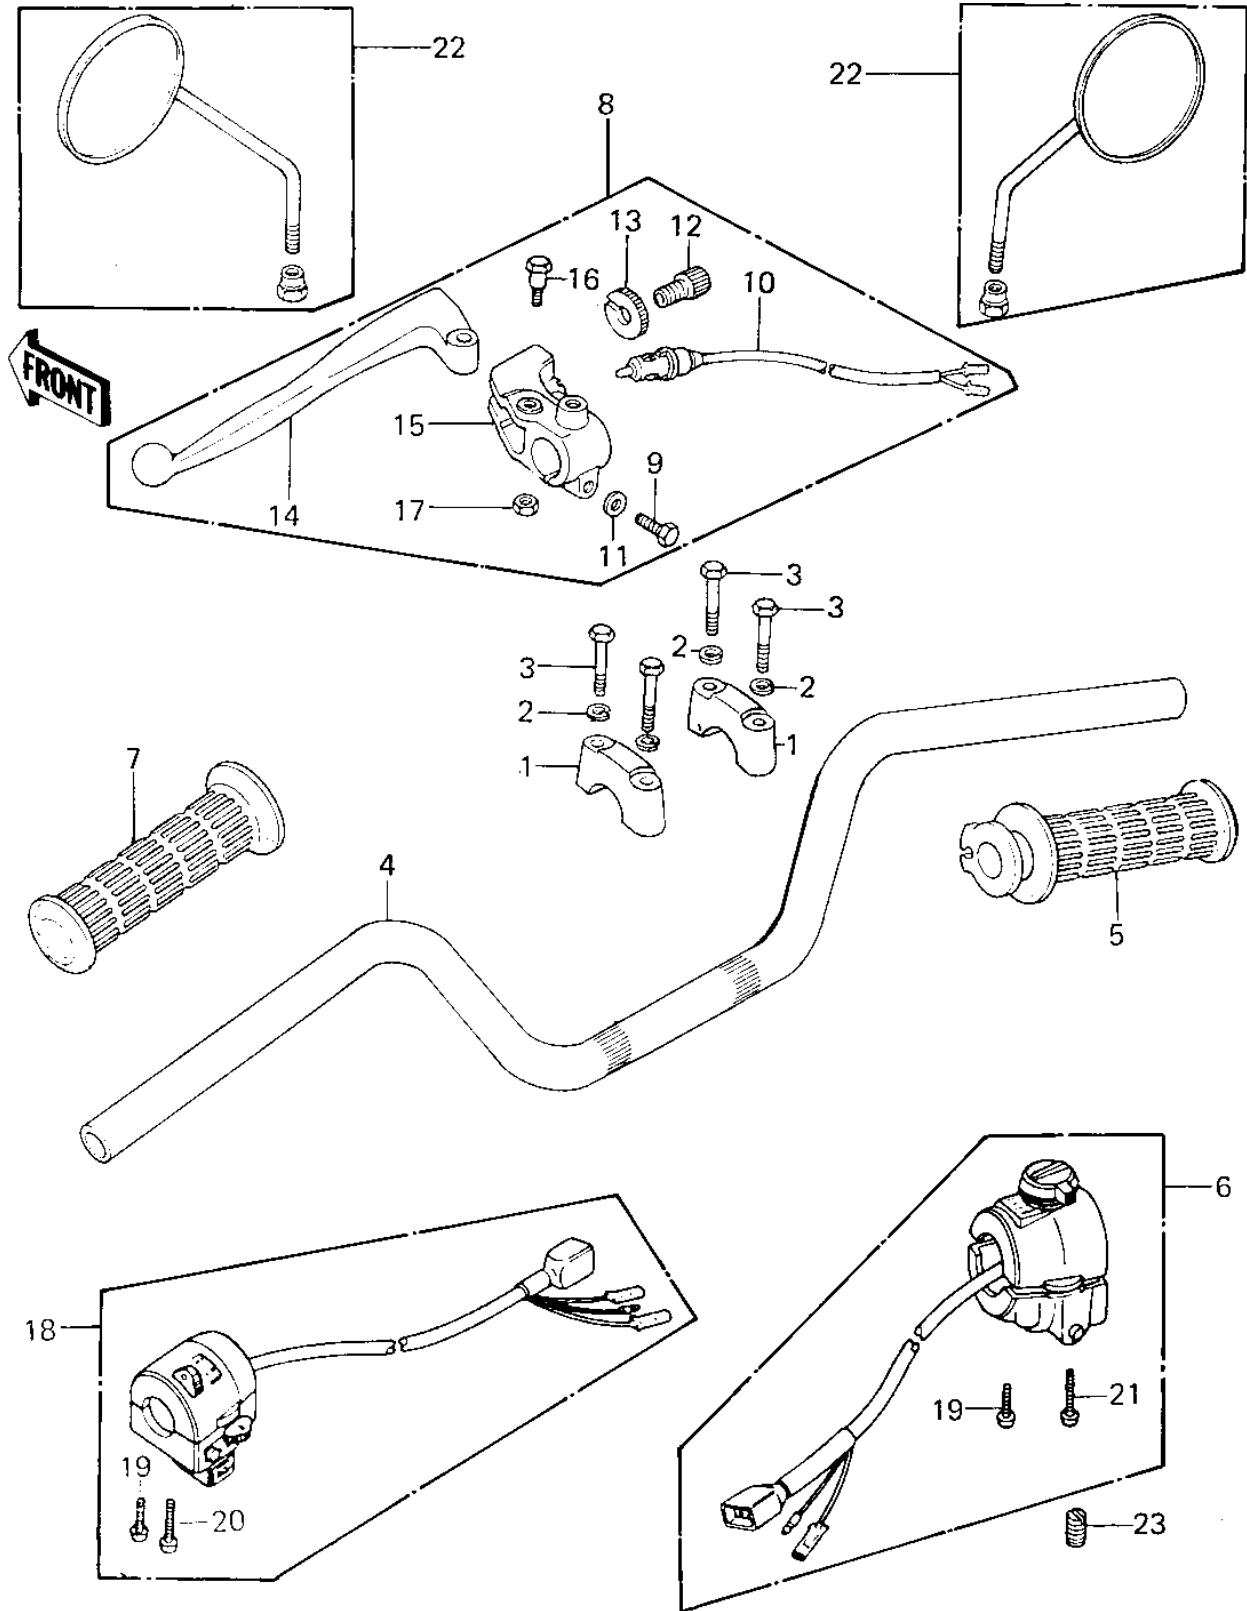

1980 750 Standard-4 PARTS DIAGRAM

HANDLEBAR ('80 KZY 50-E1)

1980 750 Standard-4 PARTS LIST

HANDLEBAR ('80 KZY 50-E1)

ITEM NAME	PART NUMBER	QUANTITY
HOLDER-HANDLEBAR (Ref # 1)	46012-008	1
WASHER SPRING 8MM (Ref # 2)	461F0800	1
BOLT 8X38 (Ref # 3)	92001-1405	1
HANDLEBAR (Ref # 4)	46003-1063	1
GRIP ASSY,THROTTLE (Ref # 5)	46019-038	1
HOUSING ASSY,CONT,R.H (Ref # 6)	46091-1047	1
RUBBER,L.H GRIP (Ref # 7)	46075-028	1
LEVER ASSY,CLUTCH (Ref # 8)	46076-054	1
BOLT HEX HEAD 6X25 (Ref # 9)	110N0625	1
SWITCH,CLUTCH (Ref # 10)	27043-002	1
WASHER PLAIN 6MM (Ref # 11)	410B0600	1
SCREW CABLE ADJUST (Ref # 12)	46055-003	1
NUT,CABLE ADJUST NUT (Ref # 13)	46056-007	1
LEVER,CLUTCH (Ref # 14)	46092-023	1
HOLDER,CLUTCH LEVER (Ref # 15)	46094-019	1
BOLT,HEX HEAD (Ref # 16)	92007-047	1
NUT,LOCK 6MM (Ref # 17)	92017-014	1
HOUSING ASSY,CONT,L.H (Ref # 18)	46091-1048	1
SCREW PAN HEAD 5X30 (Ref # 19)	220B0530	1
SCREW-PAN-CROS (Ref # 20)	220B0535	1
SCREW-PAN-CROS (Ref # 21)	220B0540	1
MIRROR-ASSY (Ref # 22)	56001-1342	1
PLUG,B,KICKSTARTER (Ref # 23)	92066-061	1