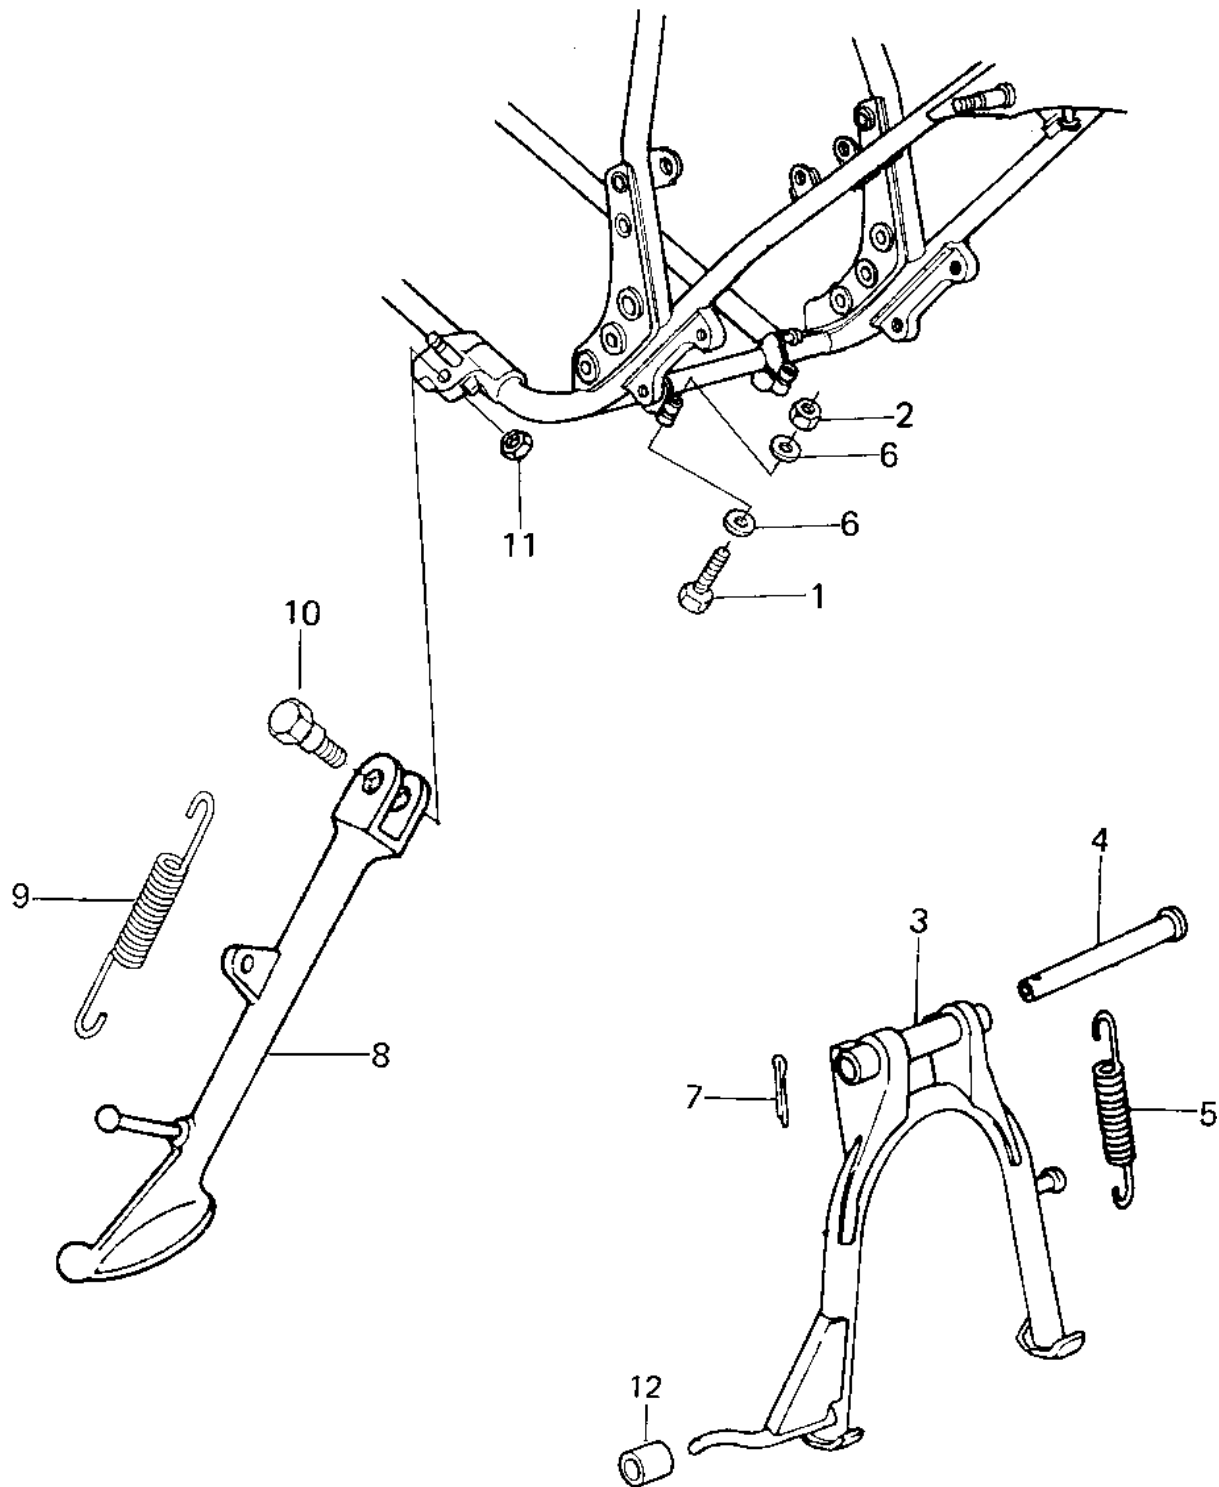

1980 750 Standard-4 PARTS DIAGRAM

STANDS ('80 KZY 50-E1)

1980 750 Standard-4 PARTS LIST

STANDS ('80 KZY 50-E1)

ITEM NAME	PART NUMBER	QUANTITY
BOLT (Ref # 1)	92001-1578	1
NUT,8MM (Ref # 2)	311B0800	1
STAND-MAIN (Ref # 3)	34011-1041	1
SHAFT,MAIN STAND (Ref # 4)	34019-015	1
SPRING,MAIN STAND (Ref # 5)	34023-016	1
WASHER PLAIN 8MM (Ref # 6)	410B0800	1
PIN COTTER 3.0X30 (Ref # 7)	550D3030	1
STAND-SIDE (Ref # 8)	34024-1103	1
SPRING,SIDE STAND (Ref # 9)	34025-005	1
BOLT-SIDE STAND (Ref # 10)	92003-079	1
NUT,LOCK,10MM (Ref # 11)	92019-021	1
DAMPER RUBBER,MAIN (Ref # 12)	92075-1142	1