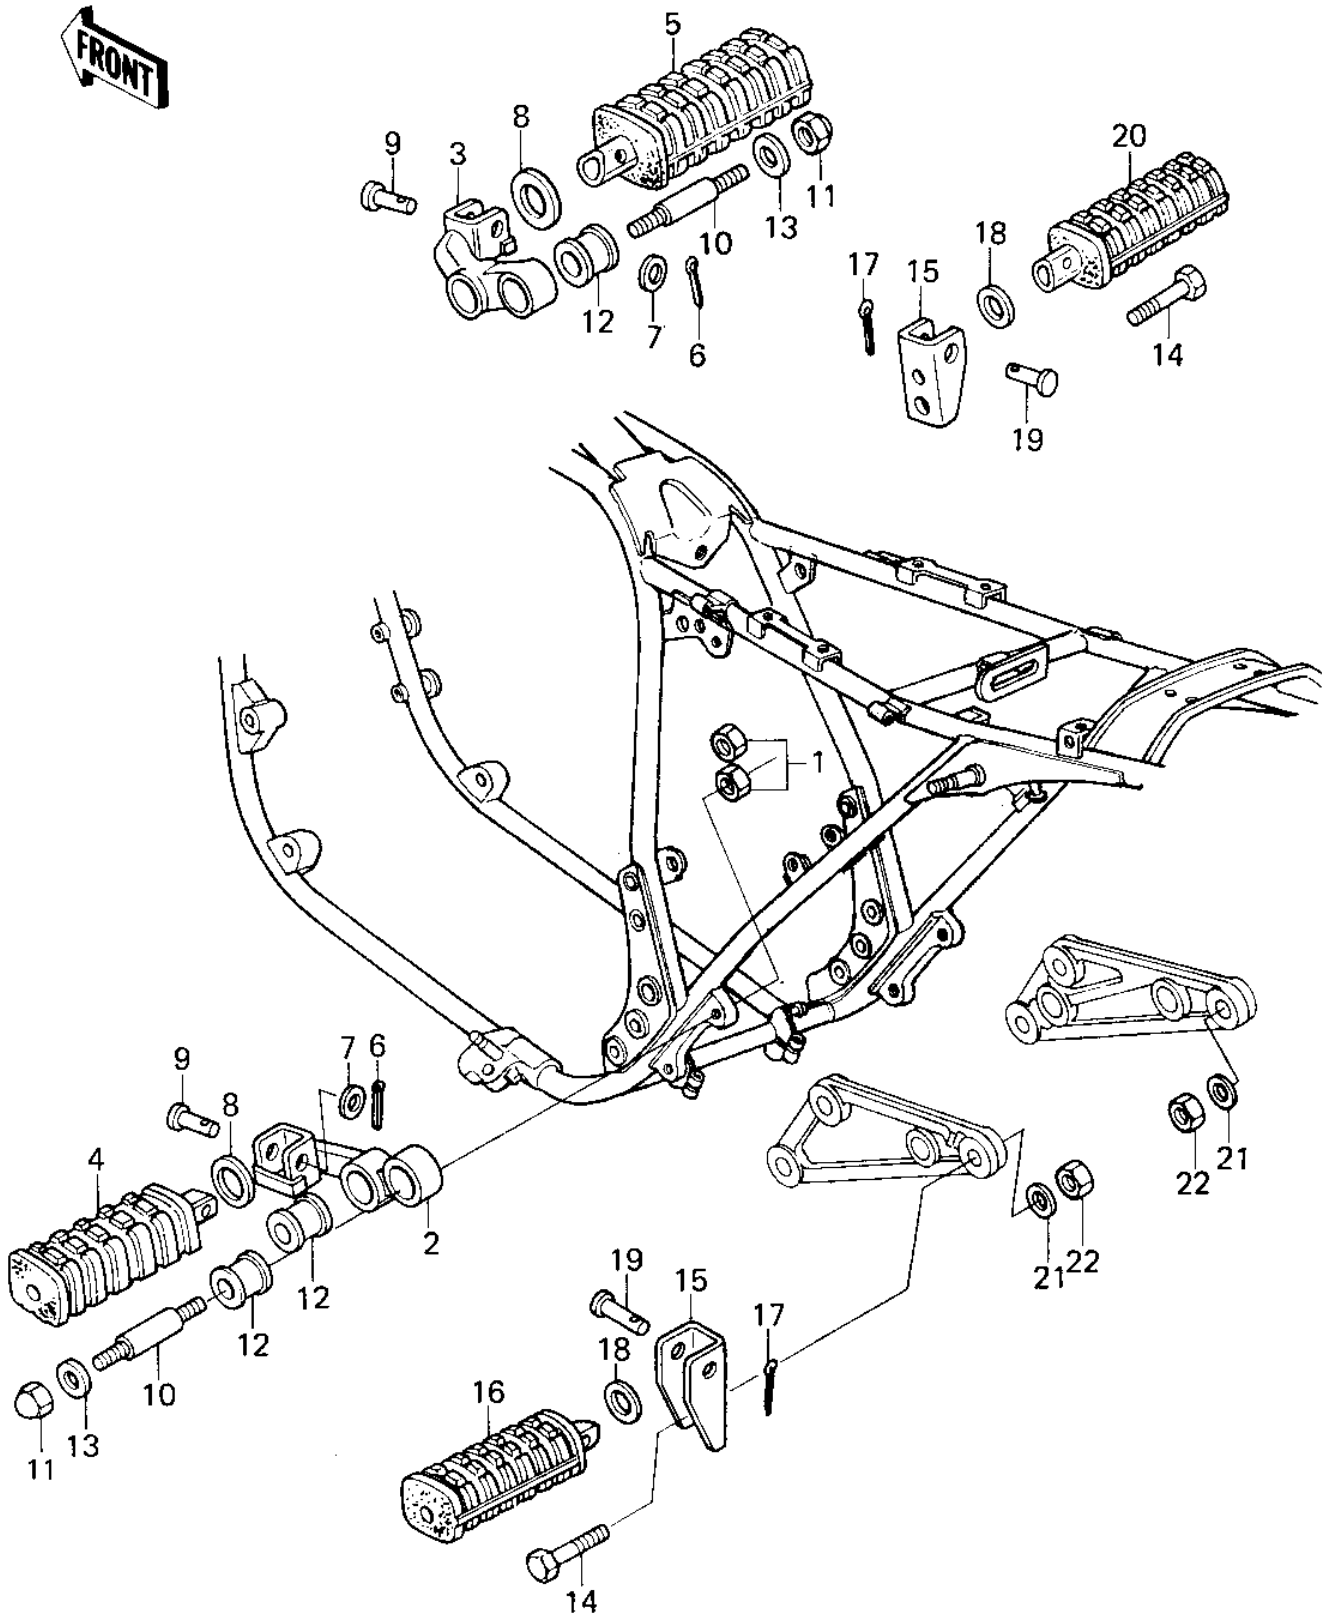

1980 750 Standard-4 PARTS DIAGRAM

FOOTRESTS ('80 KZY 50-E1)

1980 750 Standard-4 PARTS LIST

FOOTRESTS ('80 KZY 50-E1)

ITEM NAME	PART NUMBER	QUANTITY
NUT 10MM (Ref # 1)	315B1000	1
BRACKET,FTRST STEP LH (Ref # 2)	34003-1051	1
BRACKET,FTRST STEP LH (Ref # 3)	34003-1067	1
STEP-ASSY,FR,RH (Ref # 4)	34028-1018	2
PIN COTTER 2.5X16 (Ref # 6)	550D2516	1
WASHER,PLAIN (Ref # 7)	92022-1028	1
WASHER,PLAIN (Ref # 8)	92022-250	1
PIN,FOOTREST BAR FIT (Ref # 9)	92043-115	1
STUD,FOOTREST BAR FIT (Ref # 10)	92004-048	1
NUT,CAP AND LOCK,8MM (Ref # 11)	92019-013	1
DAMPER RUBBER,FOOTRES (Ref # 12)	92075-293	1
CAP,FOOTRESTBAR (Ref # 13)	92102-010	1
BOLT,HEX HEAD 10X35 (Ref # 14)	92001-1252	1
HOLDER,REAR FOOTREST (Ref # 15)	34003-1025	1
STEP,FOOTREST,REAR,LH (Ref # 16)	34028-1009	1
PIN,COTTER,2.0X12 (Ref # 17)	550D2012	1
WASHER-PLAIN (Ref # 18)	92022-181	1
PIN (Ref # 19)	92043-1464	1
STEP,FOOTREST,REAR,RH (Ref # 20)	34028-1010	1
WASHER PLAIN 10MM (Ref # 21)	411B1000	1
NUT,LOCK,10MM (Ref # 22)	92019-021	1