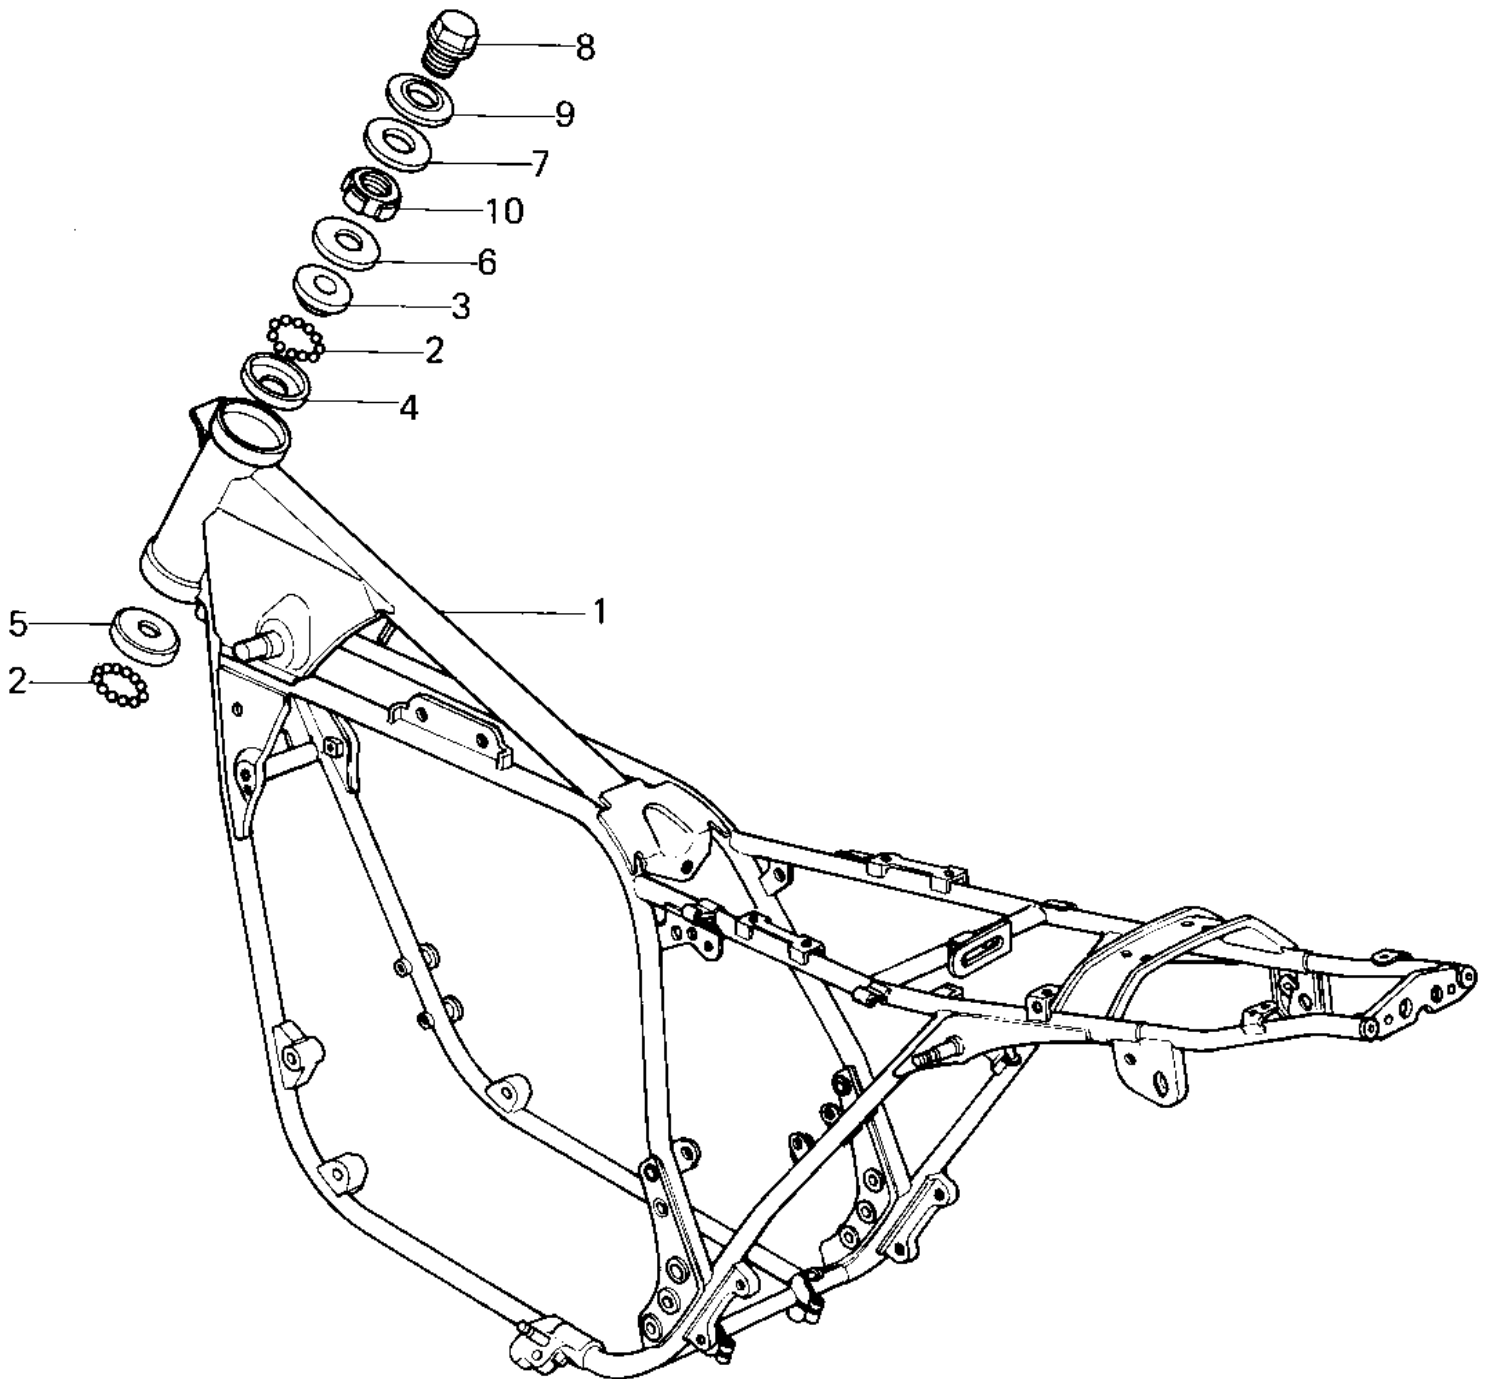

## 1980 750 Standard-4 PARTS DIAGRAM

FRAME ('80 KZY 50-E1)

## 1980 750 Standard-4 PARTS LIST

FRAME ('80 KZY 50-E1)

ITEM NAME	PART NUMBER	QUANTITY
FRAME (Ref # 1)	32002-1112	1
FRAME-COMP (Ref # 1)	32002-1355	1
BALL STEEL 1/4' (Ref # 2)	600A0800	1
CONE,STRNG STM BRNG (Ref # 3)	92047-011	1
RACE STRNG STEM BERNG (Ref # 4)	92048-006	1
RACE,STRNG STM BRNG (Ref # 5)	92048-008	1
CAP, STEERING STEM (Ref # 6)	46098-016	1
WASHER,WAVE (Ref # 7)	46100-003	1
BOLT,STEERG STEM HEAD (Ref # 8)	92007-031	1
WASHER,STEERG STM HD (Ref # 9)	92022-230	1
NUT STEERING STEM LCK (Ref # 10)	92090-007	1