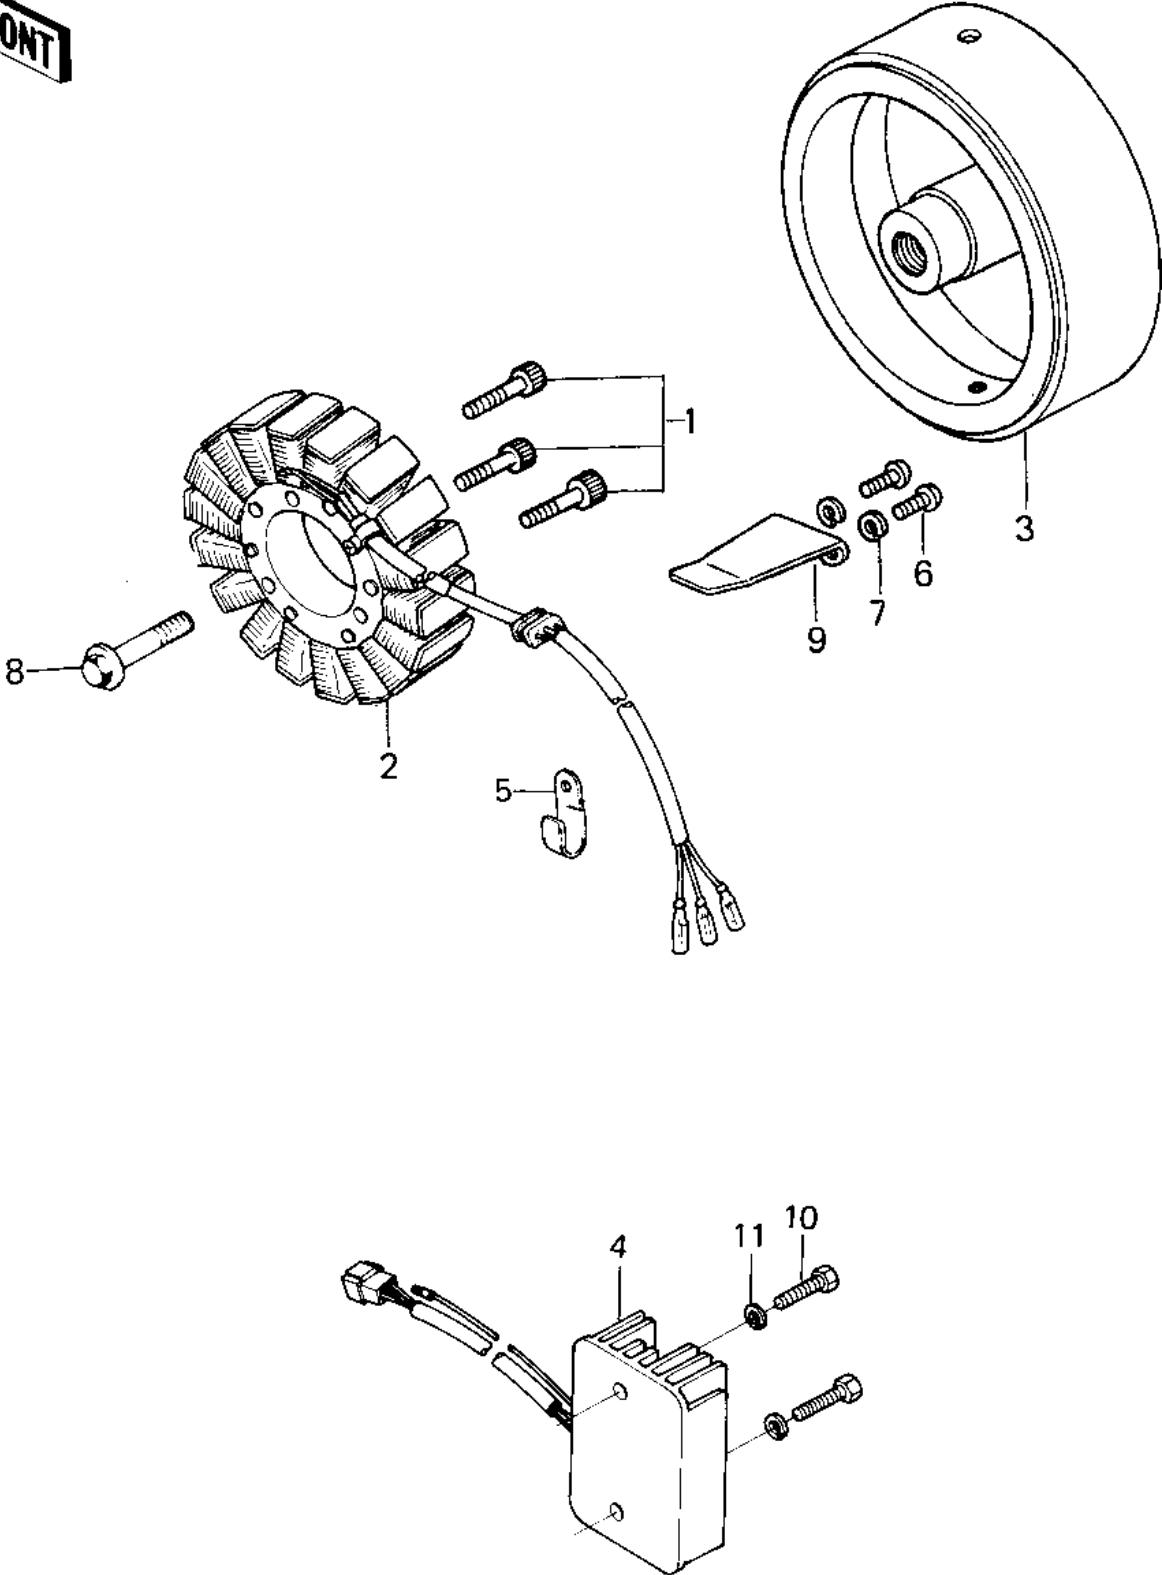

## 1980 750 Standard-4 PARTS DIAGRAM

GENERATOR/REGULATOR ('80 KZY 50-E1)

## 1980 750 Standard-4 PARTS LIST

GENERATOR/REGULATOR ('80 KZY 50-E1)

ITEM NAME	PART NUMBER	QUANTITY
BOLT-SOCKET,5X30 (Ref # 1)	120P0530	1
STATOR (Ref # 2)	21003-1083	1
FLYWHEEL,MAGNETO (Ref # 3)	21050-1015	1
REGULATOR,VOLTAGE (Ref # 4)	21066-1008	1
CLAMP,WIRING HARNESS (Ref # 5)	21126-008	1
SCREW PAN HEAD 5X12 (Ref # 6)	220B0512	1
WASHER SPRING 5MM (Ref # 7)	461F0500	1
BOLT,10X40 (Ref # 8)	92001-1201	1
CLAMP,GENERATOR WIRE (Ref # 9)	92037-1122	1
BOLT-UPSET (Ref # 10)	112G0625	1
WASHER SPRING 6MM (Ref # 11)	461F0600	1