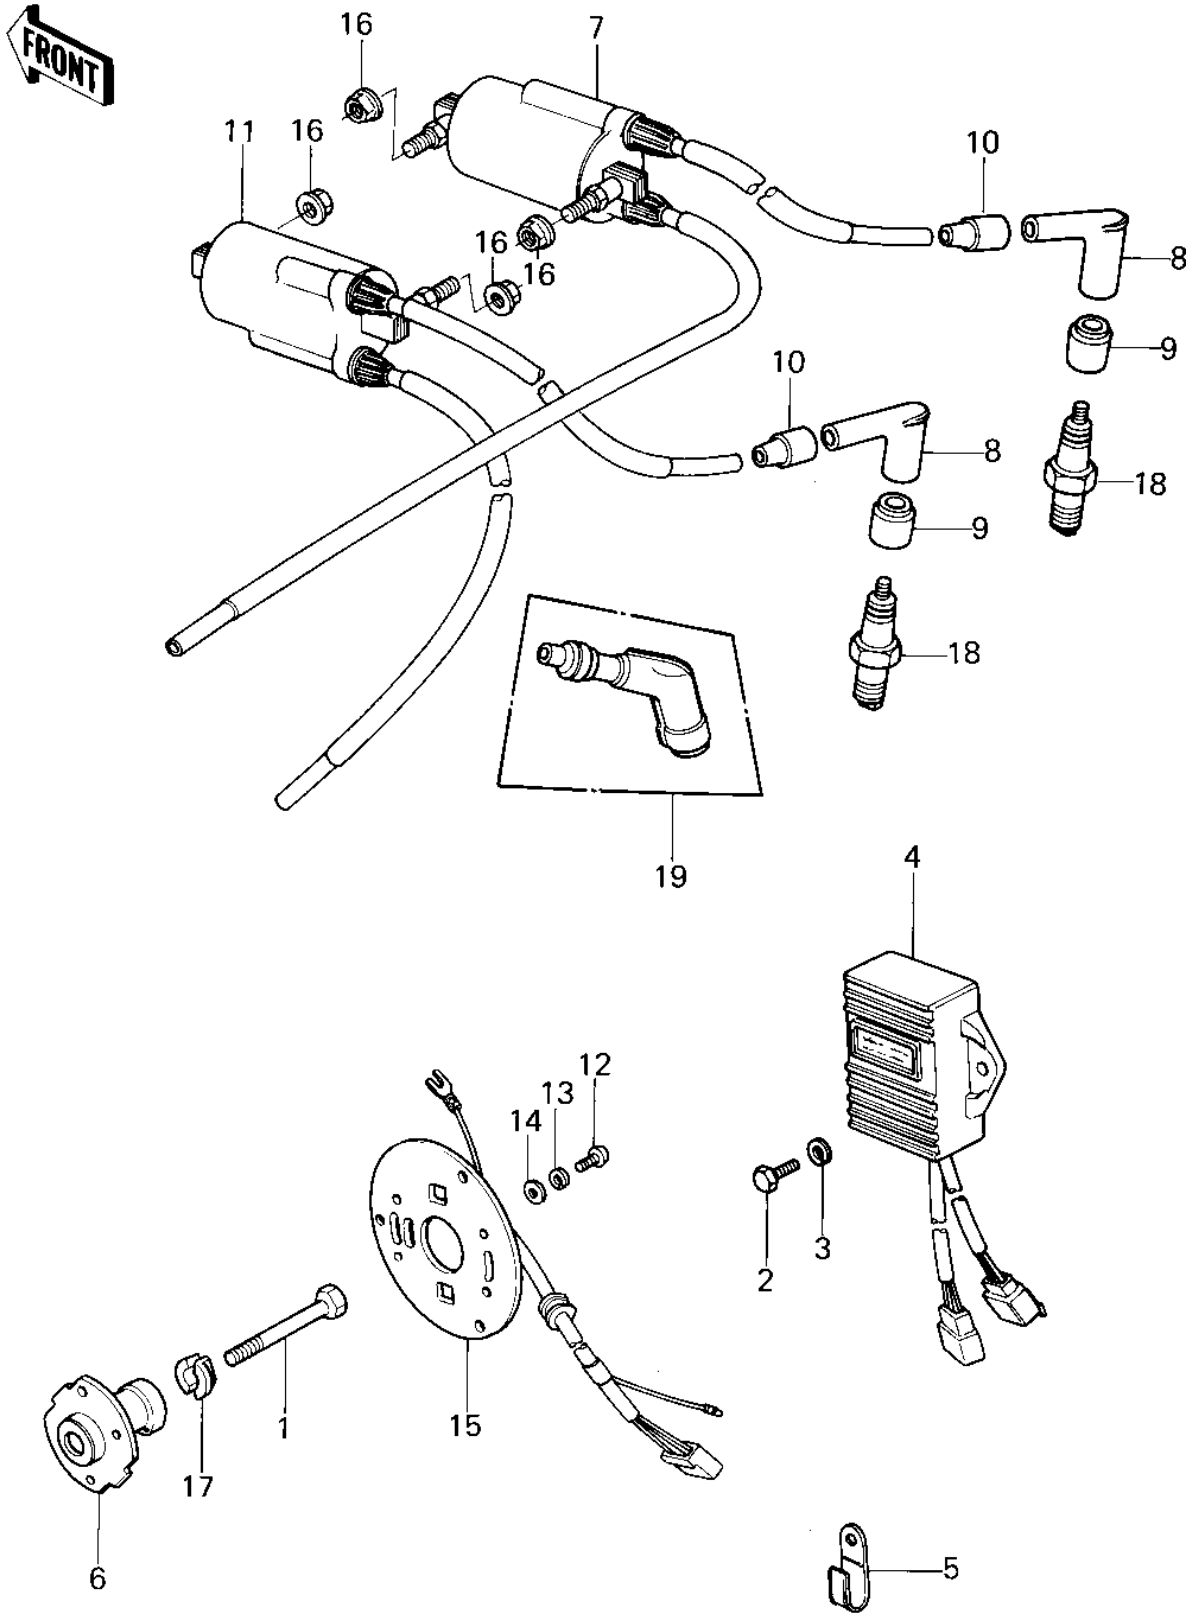

## 1980 750 Standard-4 PARTS DIAGRAM

IGNITION ('80 KZY 50-E1)

## 1980 750 Standard-4 PARTS LIST

IGNITION ('80 KZY 50-E1)

ITEM NAME	PART NUMBER	QUANTITY
BOLT-8X63 (Ref # 1)	92001-1397	1
BOLT-UPSET 6X14 (Ref # 2)	112B0614	1
WASHER SPRING 6MM (Ref # 3)	461F0600	1
IGNITER (Ref # 4)	21119-1040	1
CLAMP,WIRING HARNESS (Ref # 5)	21126-008	1
ADVANCER,AUTO TIMING (Ref # 6)	21148-1013	1
COIL,IGNITION #1.#4 (Ref # 7)	21121-1027	1
CAP-SPARK PLUG,RTFM20 (Ref # 8)	21130-1007	1
GROMMET-PLUG CAP,A (Ref # 9)	21131-004	1
GROMMET,SPARK PLG CAP (Ref # 10)	21132-005	1
COIL,IGNITION #2.#3 (Ref # 11)	21121-1028	1
SCREW PAN HEAD 5X12 (Ref # 12)	220B0512	1
WASHER SPRING 5MM (Ref # 13)	461F0500	1
WASHER PLAIN 5MM (Ref # 14)	410B0500	1
COIL,PULSING (Ref # 15)	59026-1007	1
NUT-6MM (Ref # 16)	92015-1078	1
WASHER,SPARK ADVANCER (Ref # 17)	92022-244	1
SPARK PLUG B8ES (Ref # 18)	B8ES	1
SPARK PLUG B7ES (Ref # 18)	B7ES	1
CAP,SPARK PLUG (Ref # 19)	21160-005	1