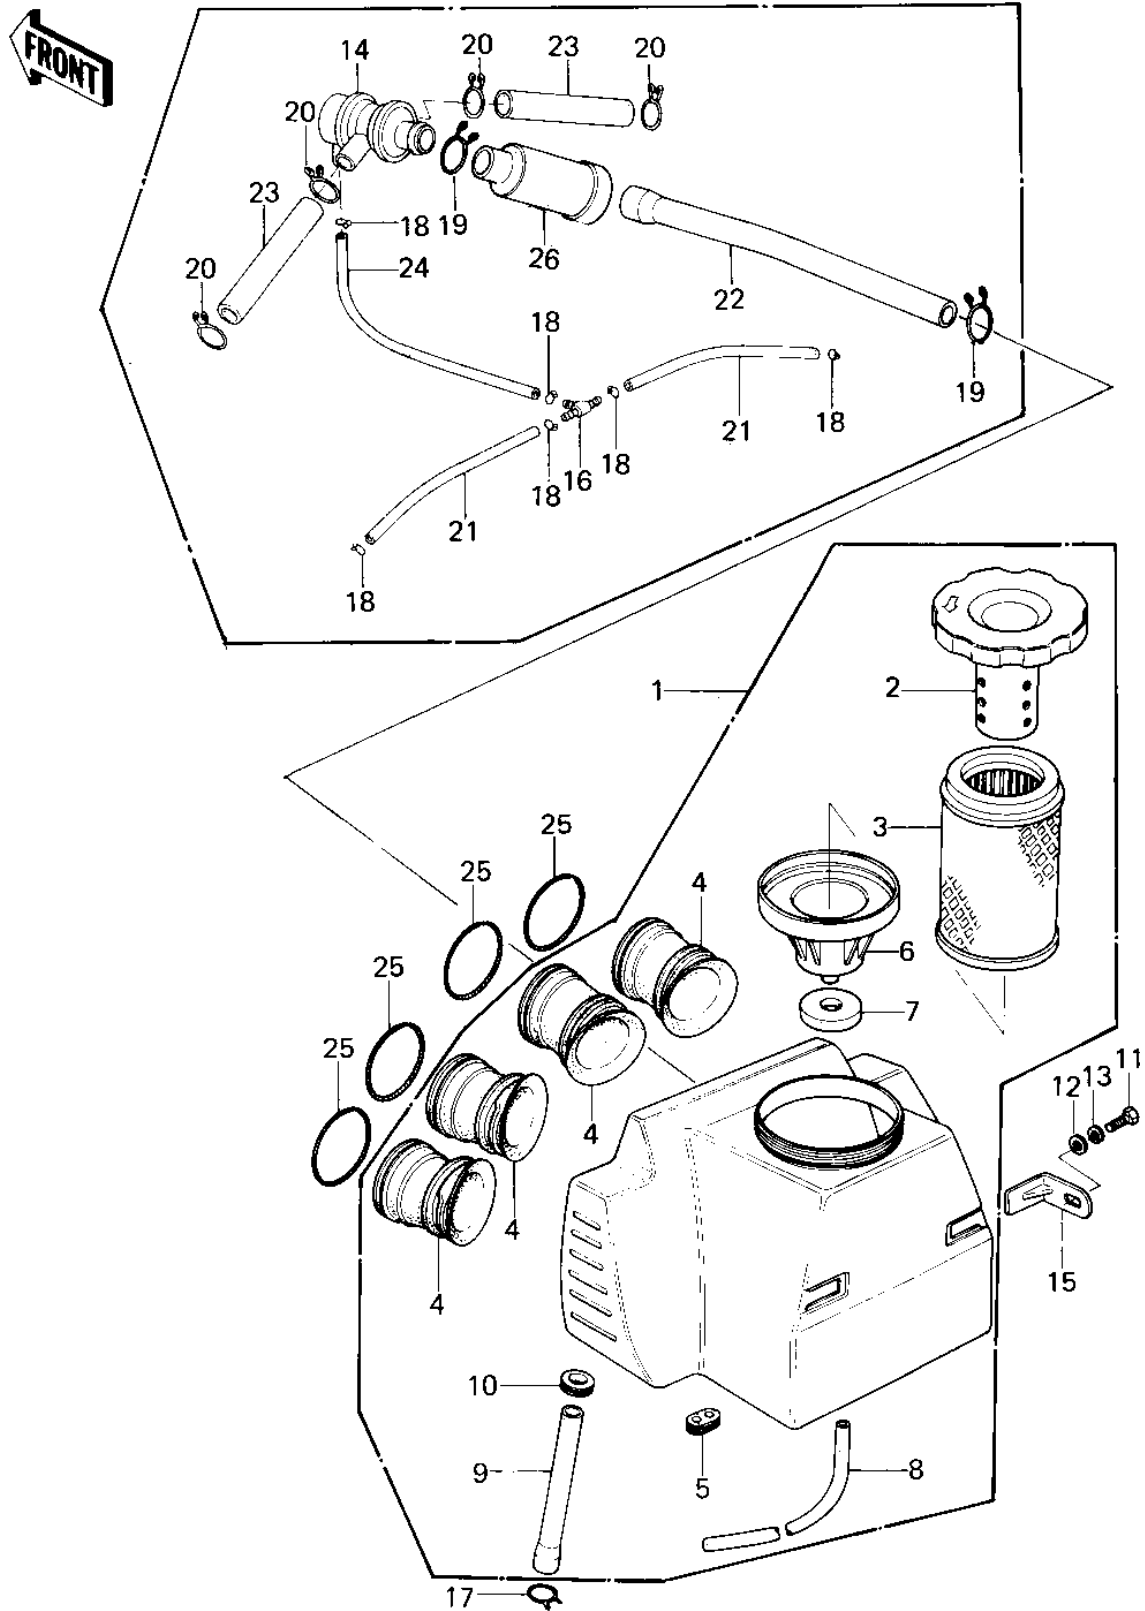

1980 750 Standard-4 PARTS DIAGRAM

AIR CLEANER ('80 KZY 50-E1)

1980 750 Standard-4 PARTS LIST

AIR CLEANER ('80 KZY 50-E1)

ITEM NAME	PART NUMBER	QUANTITY
FILTER-ASSY-AIR (Ref # 1)	11010-1074	1
CAP,AIR CLEANER (Ref # 2)	11012-069	1
ELEMENT,AIR CLNR (Ref # 3)	11013-1025	1
INLET DUCT (Ref # 4)	14073-1032	1
GROMMET,AIR CLEANER (Ref # 5)	92071-1025	1
HOLDER,INLET PIPE (Ref # 6)	11033-006	1
GASKET,HOLDER (Ref # 7)	11039-003	1
TUBE, VINYL, 6X200 (Ref # 8)	700Q06200	1
TUBE,11X26X135 (Ref # 9)	92059-1137	1
GROMMET (Ref # 10)	92071-1027	1
BOLT, HEX HEAD, 6X12 (Ref # 11)	110B0612	1
WASHER PLAIN 6MM (Ref # 12)	411B0600	1
WASHER SPRING 6MM (Ref # 13)	461F0600	1
VALVE ASSY,AIR SWITCH (Ref # 14)	16126-1005	1
BRACKET,AIR CLEANER (Ref # 15)	32070-038	1
FITTING,TUBE (Ref # 16)	92005-1017	1
CLAMP BREATHER PIPE (Ref # 17)	92037-028	1
CLAMP-PIPE (Ref # 18)	92037-072	1
CLAMP (Ref # 19)	92037-1076	1
CLAMP,BREATHER TUBE (Ref # 20)	92037-213	1
TUBE,VACUUM,LONG (Ref # 21)	92059-1162	1
TUBE,14X20X290 (Ref # 22)	92059-1138	1
TUBE,14X20X100 (Ref # 23)	92059-1042	1
TUBE,4X9X290 (Ref # 24)	92059-1043	1
SPRING, COIL (Ref # 25)	92081-1177	1
SILENCER (Ref # 26)	39162-1003	1