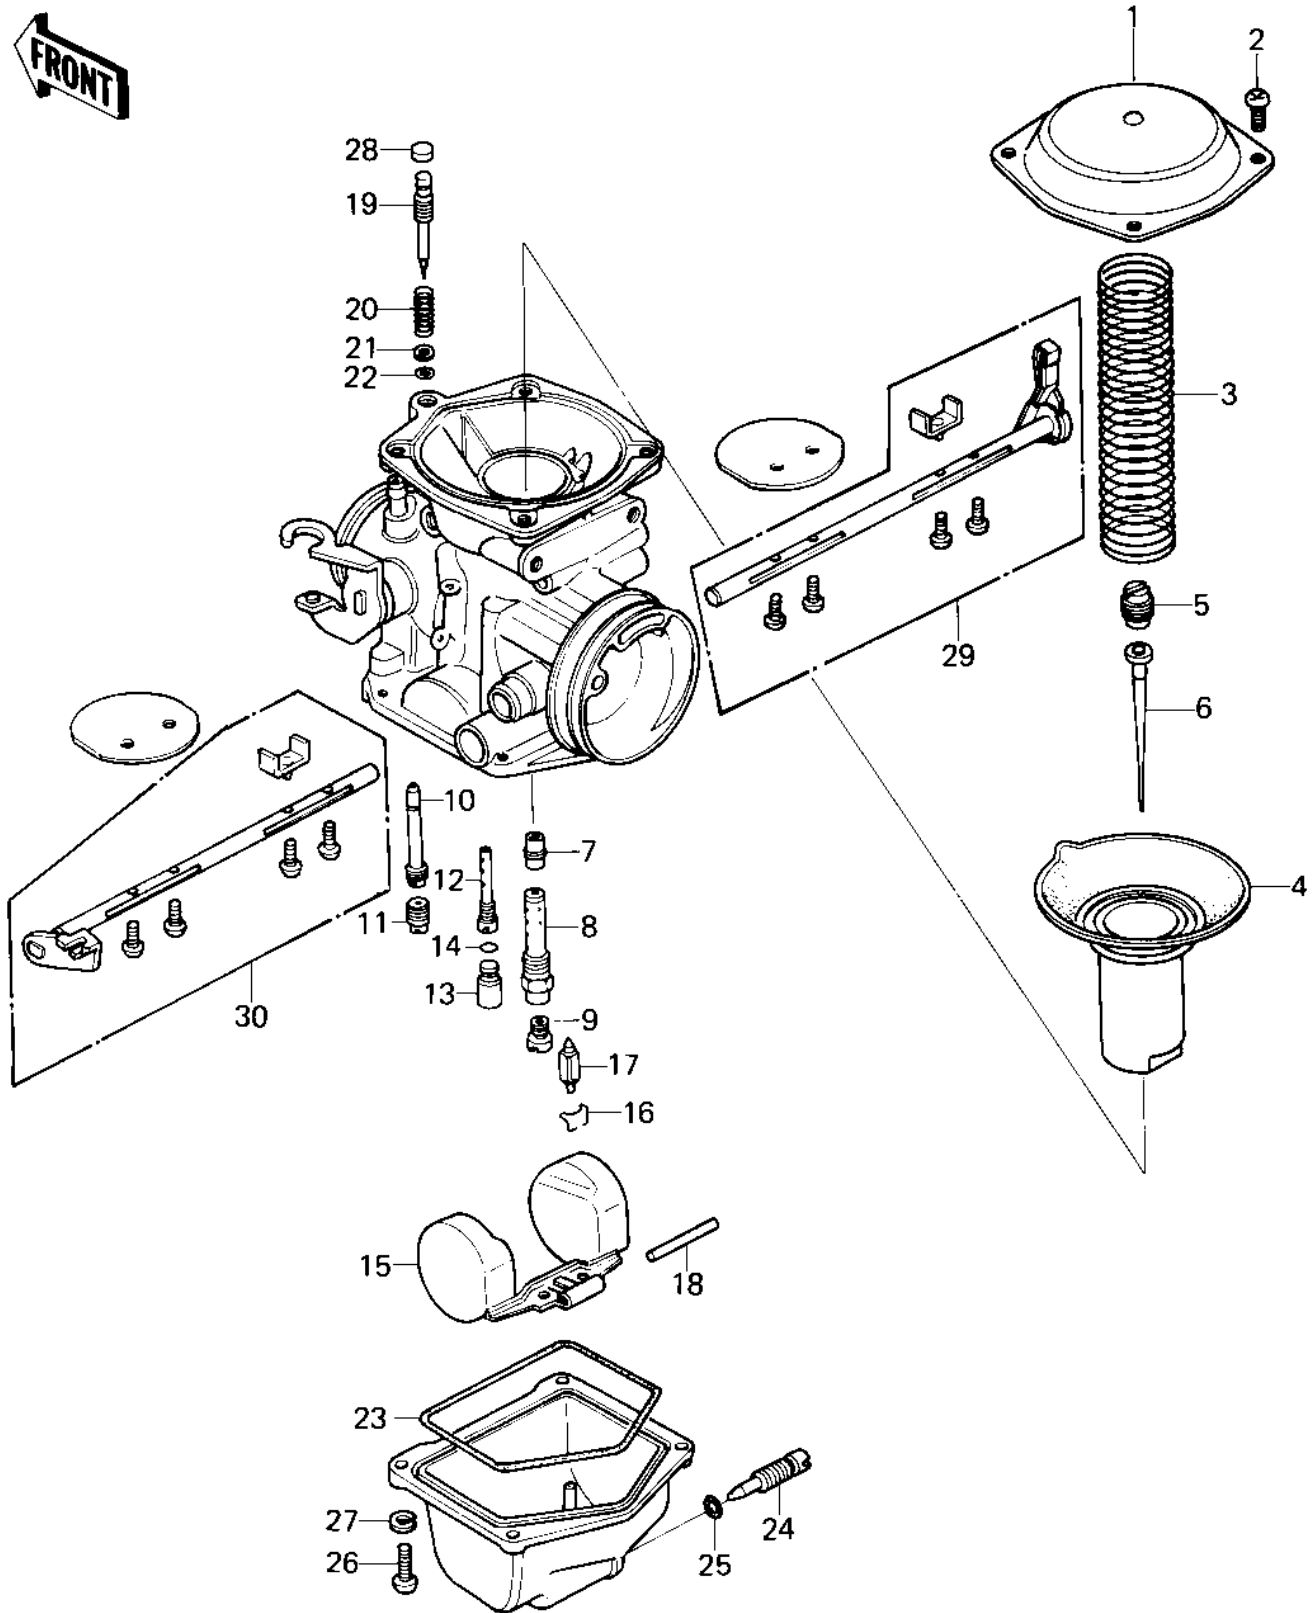

1980 750 Standard-4 PARTS DIAGRAM

CARBURETOR PARTS ('80 KZY 50-E1)

1980 750 Standard-4 PARTS LIST

CARBURETOR PARTS ('80 KZY 50-E1)

ITEM NAME	PART NUMBER	QUANTITY
TOP,MIXING CHAMBER (Ref # 1)	16005-1012	1
SCREW PAN HEAD 4X8 (Ref # 2)	220B0408	1
SPRING,VACUUM VALVE (Ref # 3)	92081-1412	1
VALVE,VACUUM (Ref # 4)	16126-1039	1
SCREW,NEEDLE SET (Ref # 5)	16007-1022	1
JET NEEDLE,#N01A (Ref # 6)	16009-1062	1
NEEDLE JET (Ref # 7)	16017-1059	1
HOLDER,NEEDLE JET (Ref # 8)	13091-1050	1
MAIN JET,2ND,#125 (Ref # 9)	92063-1069	1
MAIN JET,2ND,#120 (Ref # 9)	92063-1072	1
MAIN JET,2ND,#122 (Ref # 9)	92063-1073	1
MAIN JET,2ND,#128 (Ref # 9)	92063-1074	1
MAIN JET,2ND,#130 (Ref # 9)	92063-1075	1
NOZZLE,MAIN (Ref # 10)	92062-1011	1
MAIN JET,PRI,#62 (Ref # 11)	92063-1070	1
PILOT JET,#35 (Ref # 12)	92064-1001	1
CAP,POLYESTER (Ref # 13)	11012-1128	1
"O" RING (Ref # 14)	92055-1088	1
FLOAT (Ref # 15)	16031-1001	1
CLIP,FLOAT VALVE (Ref # 16)	16044-007	1
FLOAT VALVE (Ref # 17)	16030-1007	1
FLOAT PIN (Ref # 18)	92043-1002	1
SCREW,PILOT ADJUST (Ref # 19)	16014-1011	1
SPRING,PIROT ADJ SCRW (Ref # 20)	92081-1002	1
WASHER,PLAIN (Ref # 21)	92022-1003	1
O RING,PILOT ADJ (Ref # 22)	92055-1002	1
"O" RING,FLOAT BALL (Ref # 23)	16019-024	1
SCREW,DRAIN (Ref # 24)	92009-1095	1
"O" RING,DRAIN SCREW (Ref # 25)	92055-1053	1

1980 750 Standard-4 PARTS LIST

CARBURETOR PARTS ('80 KZY 50-E1)

ITEM NAME	PART NUMBER	QUANTITY
SCREW-PAN-CRROSS,4X12 (Ref # 26)	220B0412	1
WASHER SPRING 4MM (Ref # 27)	461F0400	1
PLUG,PILOT SCREW (Ref # 28)	92066-1051	1
SHAFT,CHOKE,L.H (Ref # 29)	16041-1022	1
SHAFT,CHOKE (Ref # 30)	16041-1023	1