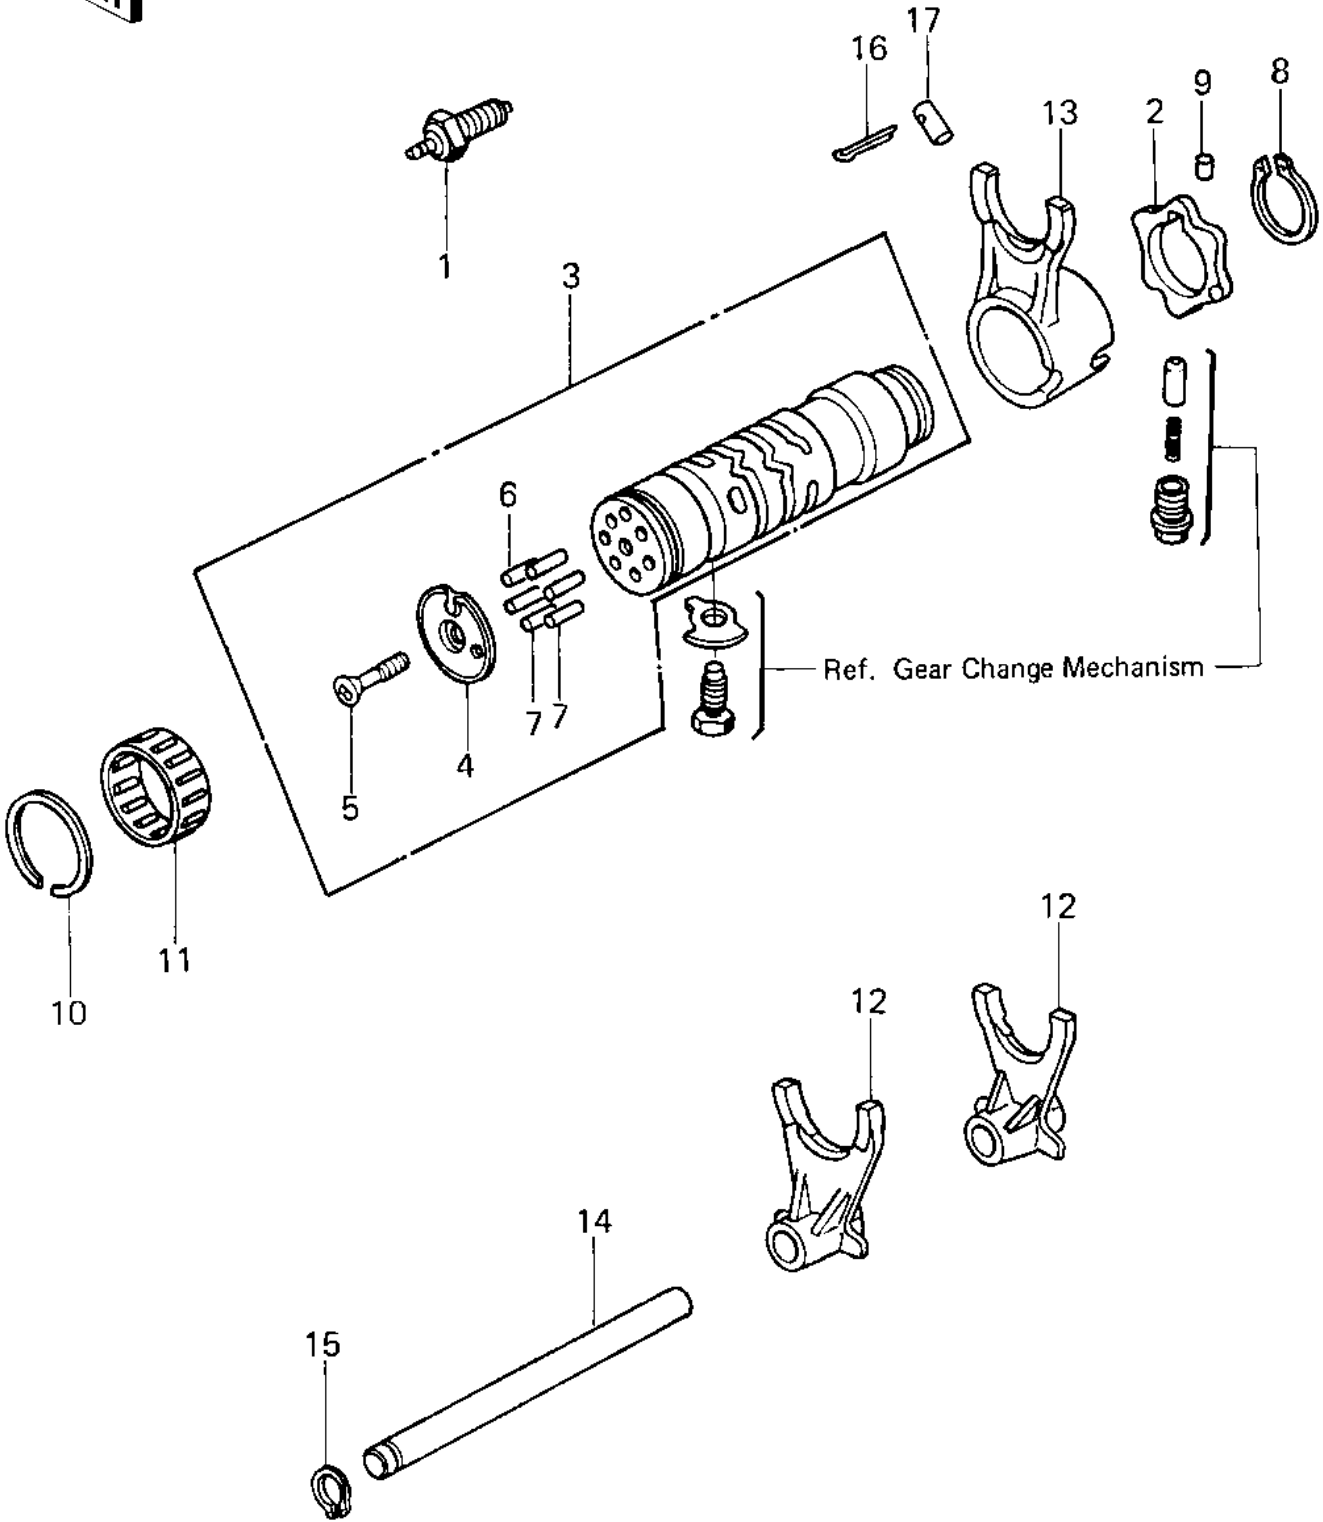

1980 750 Standard-4 PARTS DIAGRAM

GEAR CHANGE DRUM & FORKS ('80 KZY 50-E1)

1980 750 Standard-4 PARTS LIST

GEAR CHANGE DRUM & FORKS ('80 KZY 50-E1)

ITEM NAME	PART NUMBER	QUANTITY
SWITCH,NEUTRAL (Ref # 1)	13151-5002	1
CAM-CHANGE DRUM (Ref # 2)	13145-1058	1
DRUM-ASSY-CHANGE (Ref # 3)	13239-1069	1
HOLDER,CHANGE DRUM PI (Ref # 4)	13091-1104	1
SCREW CNTSNK HD 6X20 (Ref # 5)	221B0620	1
PIN GEAR CHANGE DRUM (Ref # 6)	92042-014	1
PIN,GEAR CHNGE DRUM (Ref # 7)	92042-030	1
CIRCLIP,30MM (Ref # 8)	480J3000	1
PIN-DOWEL,4X6 (Ref # 9)	610A0406	1
CIRCLIP,37MM (Ref # 10)	92033-035	1
BRG,NEDL,37BTM4312 (Ref # 11)	92046-051	1
SHIFT FORK,LOW,2&3RD (Ref # 12)	13140-1008	1
SHIFT FORK,4TH & TOP (Ref # 13)	13140-1009	1
ROD-SHIFT (Ref # 14)	49047-5003	1
CIRCLIP 12MM (Ref # 15)	480J1200	1
PIN COTTER 3.0X20 (Ref # 16)	550D3020	1
DOWEL PIN,8X18 (Ref # 17)	92042-021	1