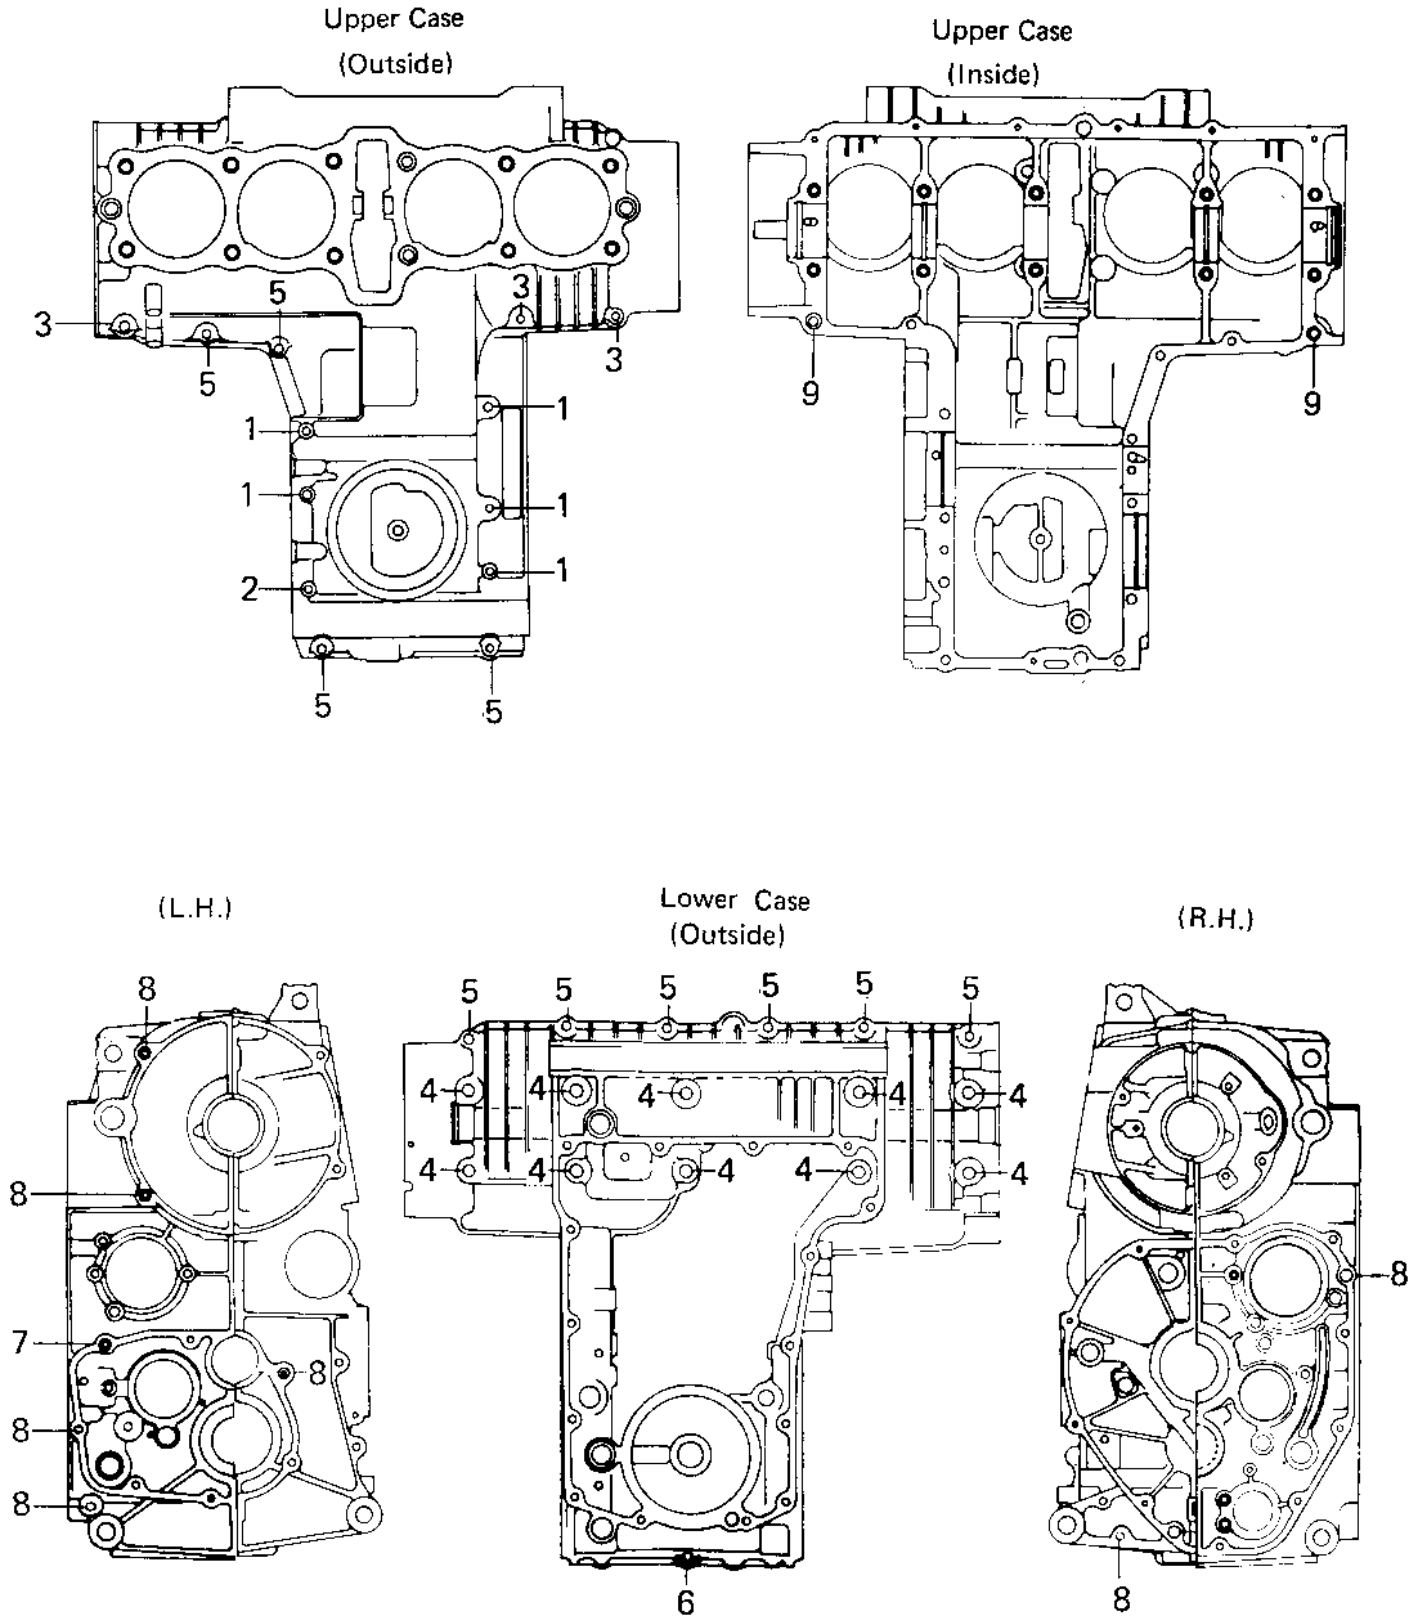

1980 750 Standard-4 PARTS DIAGRAM

CRANKCASE BOLT & STUD PATTERN ('80 KZY 5)

1980 750 Standard-4 PARTS LIST

CRANKCASE BOLT & STUD PATTERN ('80 KZY 5)

| ITEM NAME | PART NUMBER | QUANTITY |
|-------------------------------|-------------|----------|
| BOLT,HEX HEAD,6X99 (Ref # 1) | 92003-111 | 1 |
| BOLT,HEX HEAD,6X116 (Ref # 2) | 92003-113 | 1 |
| BOLT-FLANGED,6X50 (Ref # 3) | 130G0650 | 2 |
| BOLT-FLANGED,8X95 (Ref # 4) | 130P0895 | 1 |
| BOLT,HEX HEAD,6X41 (Ref # 5) | 92003-109 | 2 |
| BOLT,6X105 (Ref # 6) | 92003-194 | 1 |
| PIN,DOWEL,6X14 (Ref # 7) | 551A0614 | 1 |
| PIN-DOWEL (Ref # 8) | 92042-007 | 1 |
| PIN,DOWEL,10X8.2X14 (Ref # 9) | 92043-1037 | 1 |