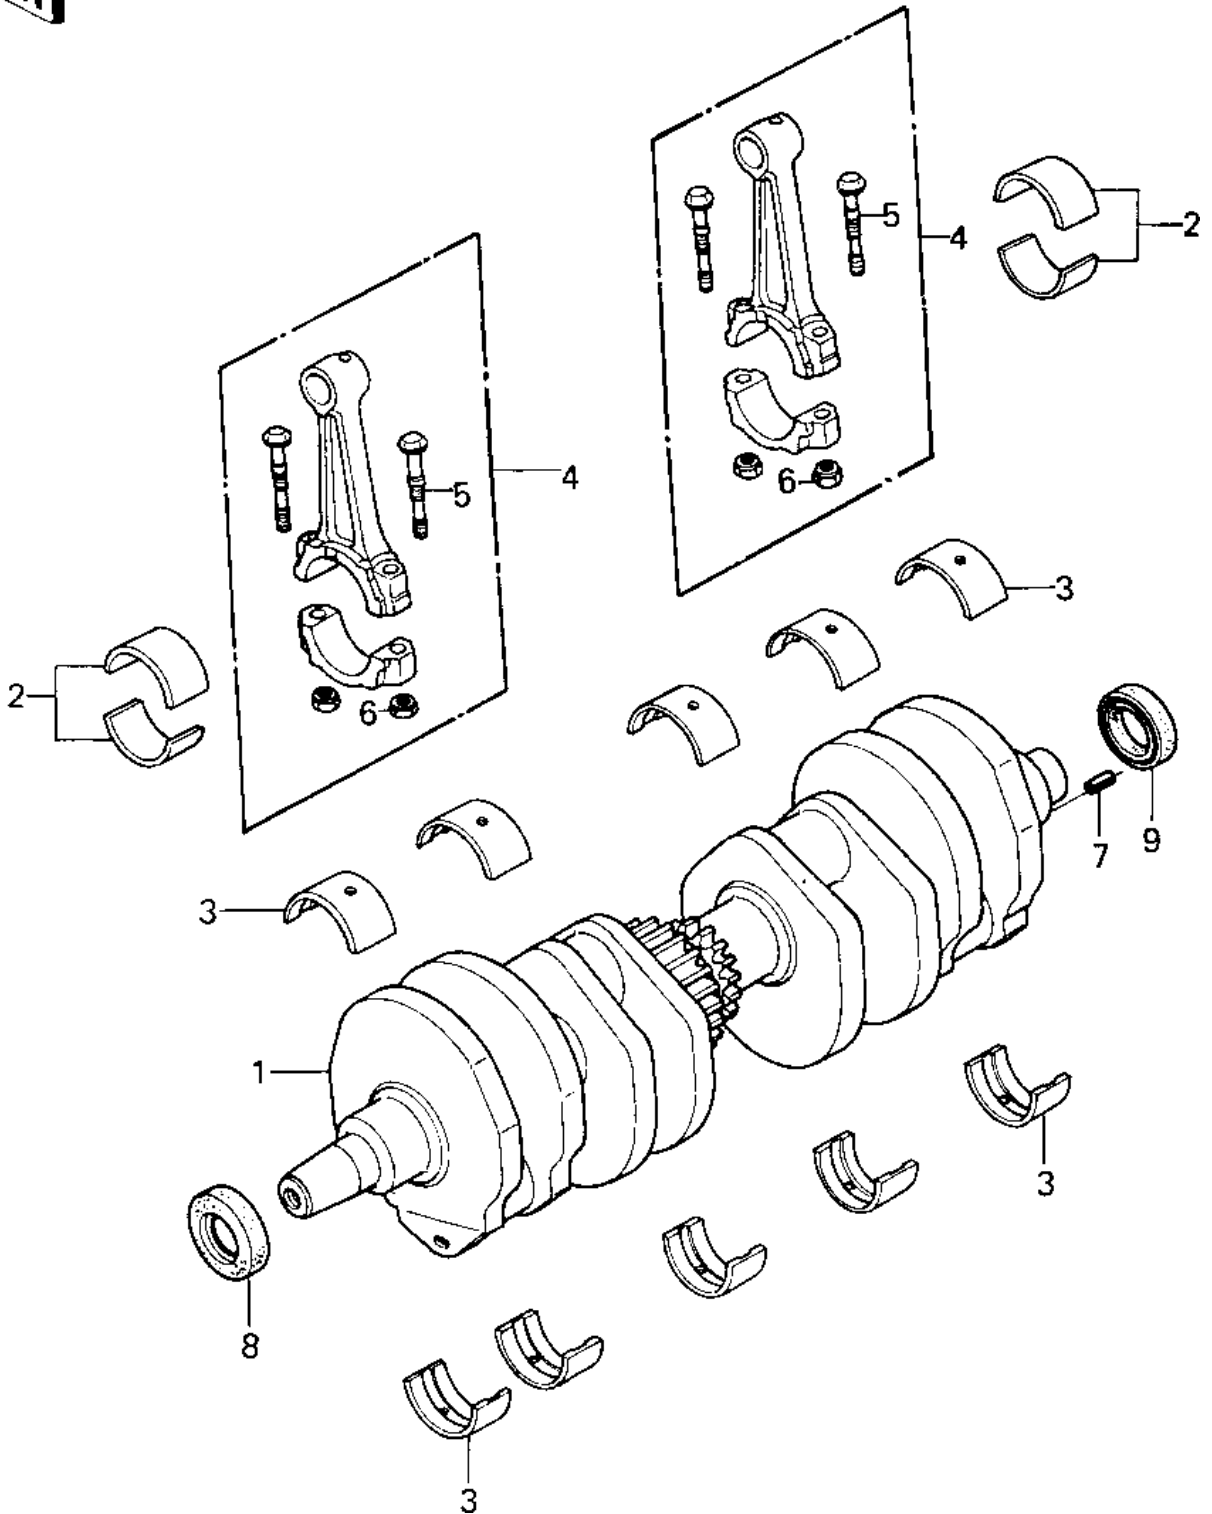

1980 750 Standard-4 PARTS DIAGRAM

CRANKSHAFT ('80 KZY 50-E1)

1980 750 Standard-4 PARTS LIST

CRANKSHAFT ('80 KZY 50-E1)

ITEM NAME	PART NUMBER	QUANTITY
CRANKSHAFT ASSY (Ref # 1)	13031-1028	1
METAL,CONNECT ROD BRG (Ref # 2)	13034-050	1
METAL,CONNECT ROD BRG (Ref # 2)	13034-051	1
METAL,CONNECT ROD BRG (Ref # 2)	13034-052	1
BUSHING,CRANKSHAFT (Ref # 3)	92028-1100	1
BUSHING,CRANKSHAFT (Ref # 3)	92028-1101	1
BUSHING,CRANKSHAFT (Ref # 3)	92028-1102	1
CONNECTING ROD ASSY,J (Ref # 4)	13251-1007-JJ	3
BOLT,CONNECTING ROD,8 (Ref # 5)	92001-1887	1
NUT,FLANGED,8MM (Ref # 6)	92015-1311	1
PIN-SPRING,4X8 (Ref # 7)	555A0408	1
OIL SEAL,HSCY22397 (Ref # 8)	92050-080	1
OIL SEAL,HSCY25397 (Ref # 9)	92050-081	1