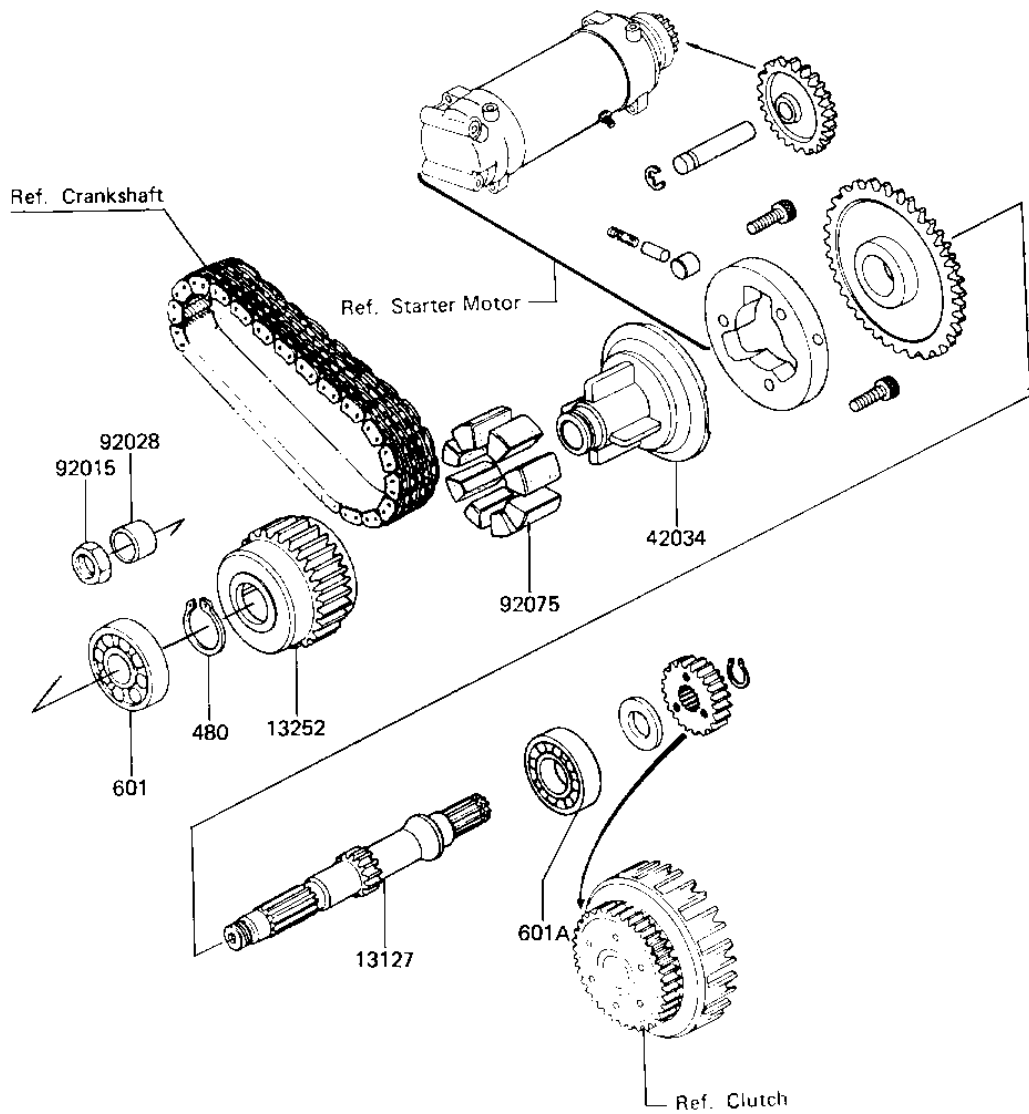

## 1981 750 LTD-4 PARTS DIAGRAM

SECONDARY SHAFT ('81-'83 H2/H3/H4)

L1322-0001

## 1981 750 LTD-4 PARTS LIST

SECONDARY SHAFT ('81-'83 H2/H3/H4)

ITEM NAME	PART NUMBER	QUANTITY
SHAFT,SECONDARY (Ref # 13127)	13127-1019	1
COUPLING,OUTER (Ref # 13252)	13252-001	1
COUPLING,INNER (Ref # 42036)	13253-001	1
NUT 18MM (Ref # 92015)	92015-019	1
BUSHING,SECONDARY (Ref # 92028)	92028-1037	1
DAMPER RUBBER (Ref # 92075)	92075-1227	1
CIRCLIP 28MM (Ref # 480)	480J2800	1
BEARING BALL #6205 (Ref # 601)	601B6205	1
BEARING BALL #6305 (Ref # 601A)	601B6305	1