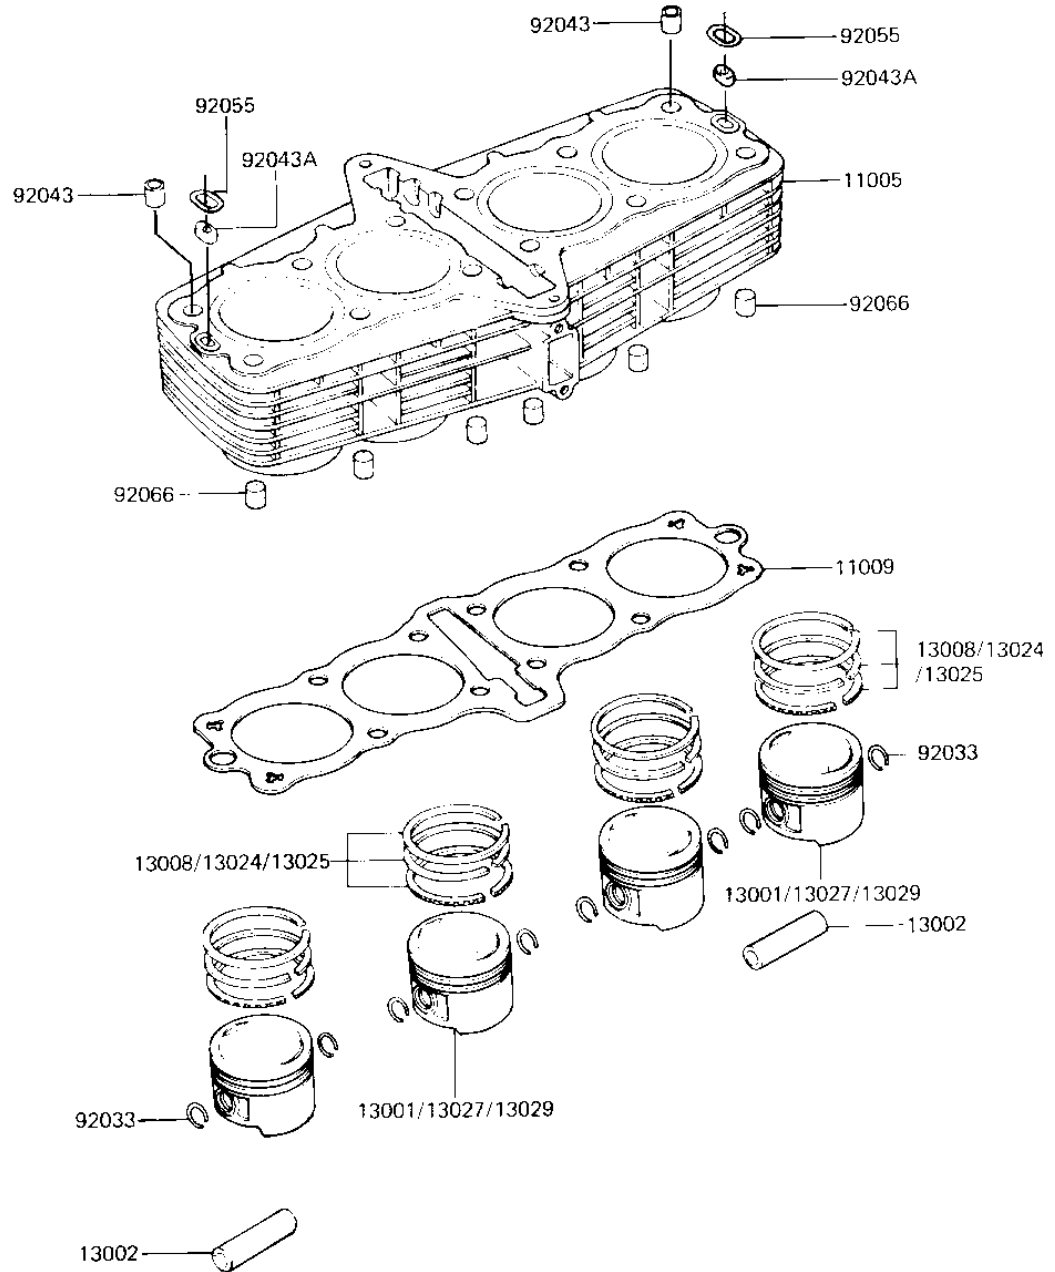

## 1981 750 LTD-4 PARTS DIAGRAM

CYLINDER/PISTONS (KZ750-H2/H3)

1.120-0002

## 1981 750 LTD-4 PARTS LIST

CYLINDER/PISTONS (KZ750-H2/H3)

ITEM NAME	PART NUMBER	QUANTITY
CYLINDER-ENGINE,SILVE (Ref # 11005)	11005-1124	1
GASKET,CYLINDER BASE (Ref # 11009)	11060-1144	1
PISTON-ENGINE,STD (Ref # 13001)	13001-1059	1
PIN-PISTON (Ref # 13002)	13002-1001	1
RING SET,PISTON STD (Ref # 13008)	13008-5031	1
RING SET,PISTON,0.040 (Ref # 13024)	13024-5014	1
RING SET,PISTON 0.020 (Ref # 13025)	13025-5014	1
PISTON,0.040" O.S. (Ref # 13027)	13027-1022	1
PISTON,0.020" O.S. (Ref # 13029)	13029-1021	1
CIRCLIP PISTON PIN (Ref # 92033)	92036-005	1
PIN,11X14X12.3 (Ref # 92043)	92043-1266	1
PIN,OIL LINE (Ref # 92043A)	92043-1210	1
RING-O (Ref # 92055)	92055-1147	1
PLUG,DAMPER (Ref # 92066)	92066-1016	1