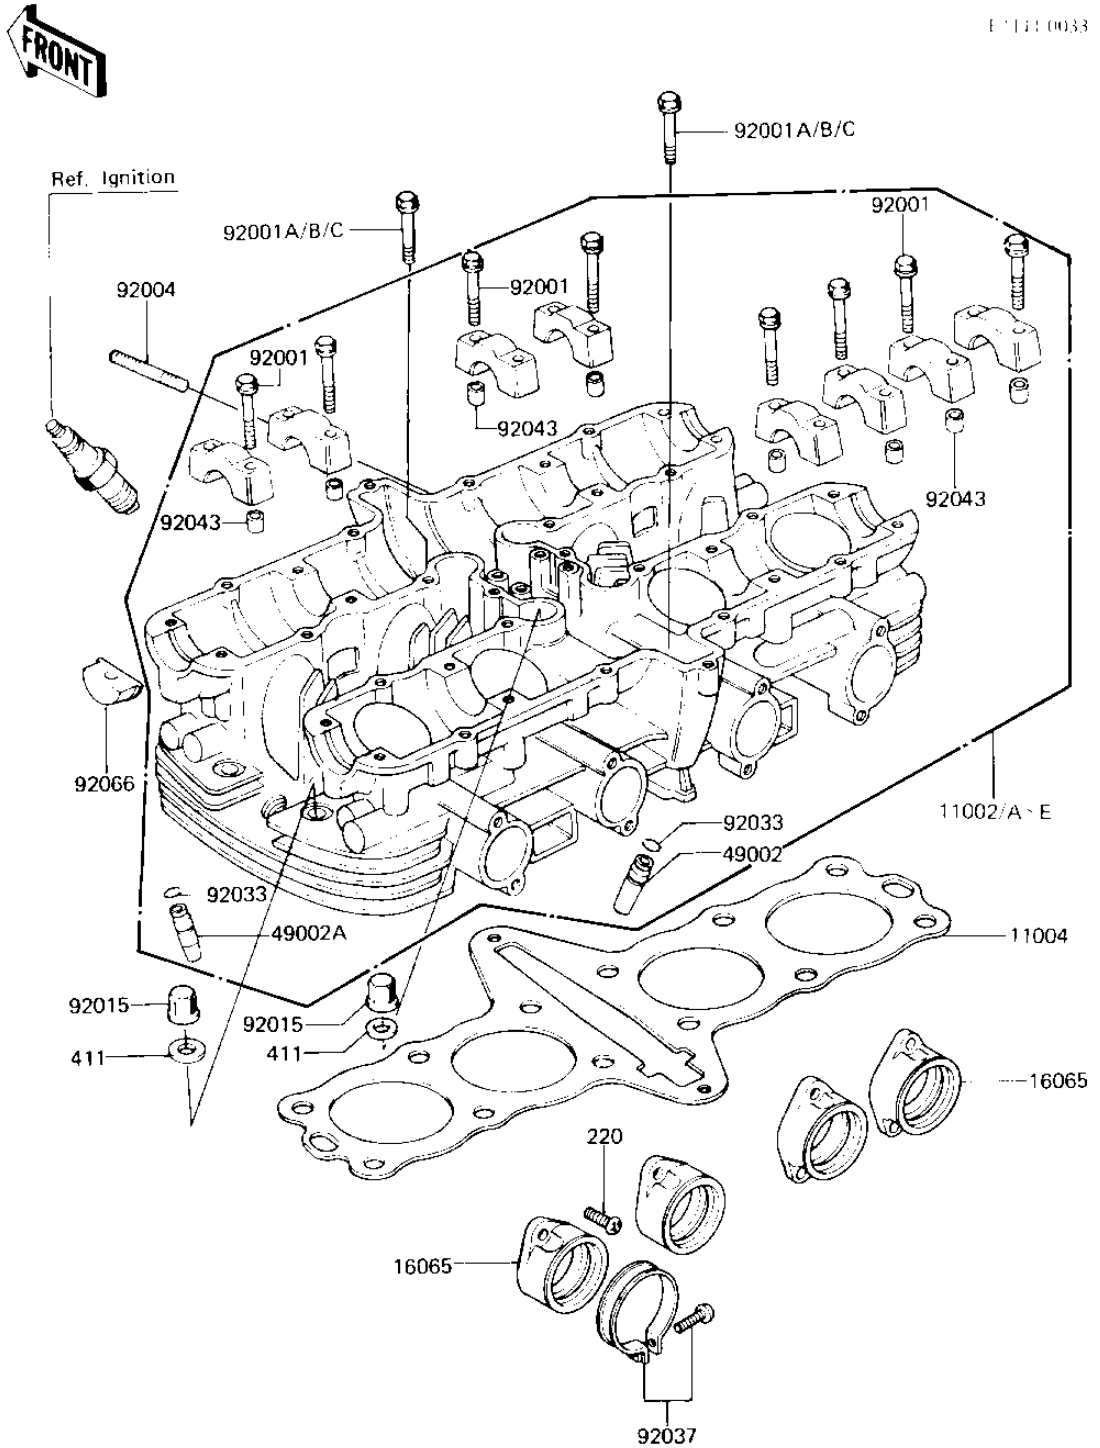

## 1981 750 LTD-4 PARTS DIAGRAM

CYLINDER HEAD (KZ750-H2/H3)

E 111 0033

## 1981 750 LTD-4 PARTS LIST

CYLINDER HEAD (KZ750-H2/H3)

ITEM NAME	PART NUMBER	QUANTITY
HEAD-ASSY-CYLINDER,SL (Ref # 11002)	11002-1082	4
11002-1082 (Canada) (Ref # 11002A)	11002-1069	1
11002-1082 (Canada) (Ref # 11002E)	11002-1083	1
GASKET-HEAD,CYLINDER (Ref # 11004)	11004-1107	1
HOLDER-CARBURETOR (Ref # 16065)	16065-1132	1
GUIDE,INLET VALVE (Ref # 49002)	12013-009	1
GUIDE,EXHAUST VALVE (Ref # 49002A)	49002-1002	1
BOLT,FLANGED,6X38 (Ref # 92001)	92001-1105	1
BOLT,FLANGED,8X43 (Ref # 92001A)	92001-1445	2
STUD,6X27 (Ref # 92004)	92004-066	1
NUT,CYLINDER HEAD (Ref # 92015)	92015-076	1
CIRCLIP-VALVE (Ref # 92033)	92036-023	1
CLAMP-INLET PIPE (Ref # 92037)	92037-061	1
PIN-DOWEL (Ref # 92043)	92042-007	1
PLUG,CAMSHAFT,11.35X1 (Ref # 92066)	92066-1111	1
SCREW PAN HEAD 6X16 (Ref # 220)	220B0616	1
WASHER PLAIN 10MM (Ref # 411)	411B1000	1