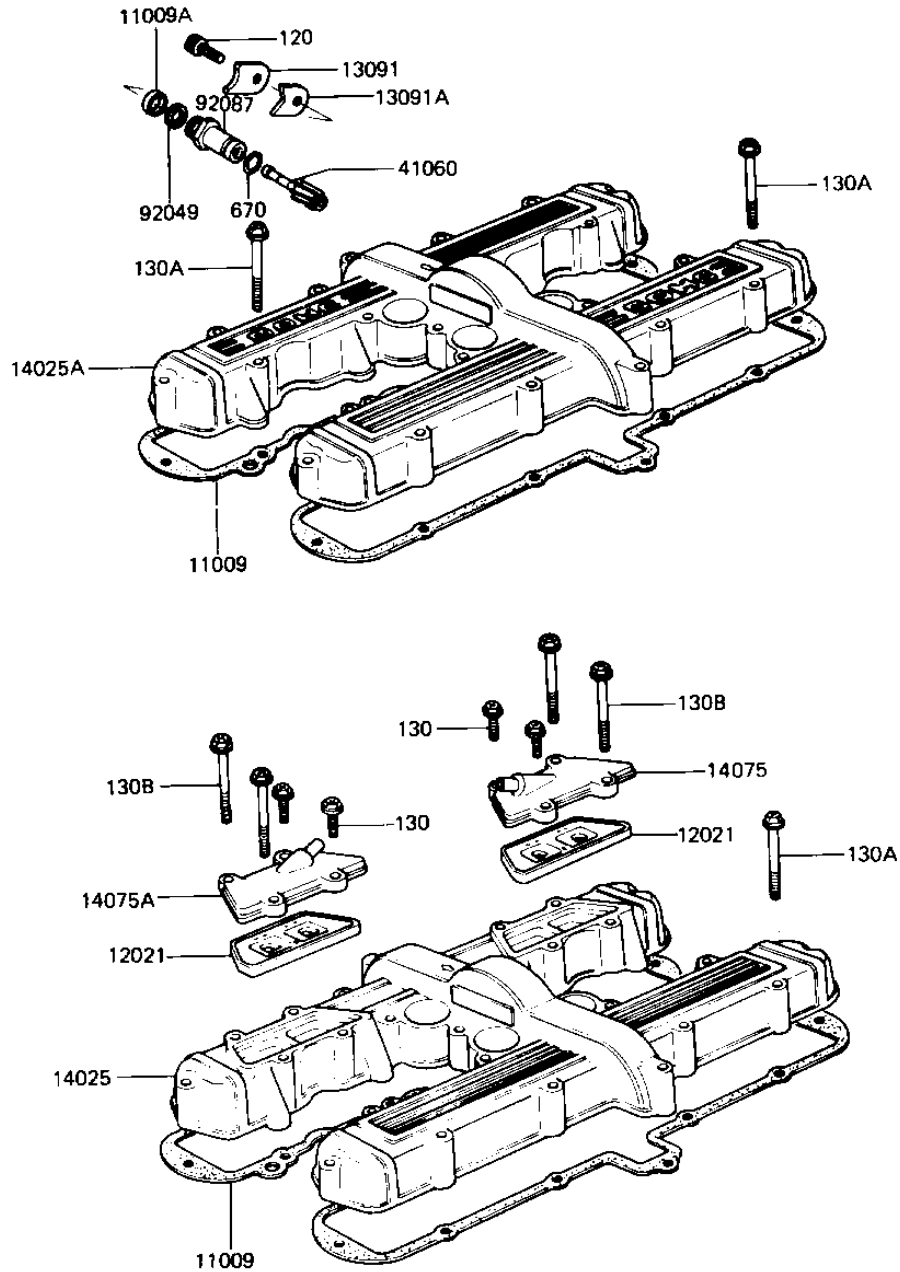

1981 750 LTD-4 PARTS DIAGRAM

CYLINDER HEAD COVER (KZ750-H2/H3)

E1112-0017

1981 750 LTD-4 PARTS LIST

CYLINDER HEAD COVER (KZ750-H2/H3)

ITEM NAME	PART NUMBER	QUANTITY
GASKET,CYLINDER HEAD (Ref # 11009)	11009-1237	1
GASKET,TACHOMETER GER (Ref # 11009A)	92065-103	1
VALVE ASSY REED (Ref # 12021)	12021-1003	1
HOLDER,TACHOMETER2.3T (Ref # 13091)	13091-1008	1
HOLDER,TACHOMETR,3.2T (Ref # 13091A)	13091-1009	1
COVER,CYLINDER HEAD,S (Ref # 14025)	14025-1329	1
COVER CYLINDER HEAD (Canada) (Ref # 14025A)	14025-1330	1
CAP-ASSY,REED VALVE,R (Ref # 14075)	14075-5016	1
CAP-ASSY,REED VALVE,L (Ref # 14075A)	14075-5017	1
GEAR,TACHOMETER,10T (Ref # 41060)	13223-011	1
OIL SEAL (Ref # 92049)	92050-075	1
GUIDE,TACHOMETER GEAR (Ref # 92087)	92087-010	1
BOLT,6X14 (Ref # 120)	120P0614	1
BOLT,FLANGED,6X20 (Ref # 130)	130G0620	1
BOLT,FLANGED,6X45 (Ref # 130A)	130G0645	1
BOLT,FLANGED,6X65 (Ref # 130B)	130G0665	1
"O" RING,10MM (Ref # 670)	670D1510	1