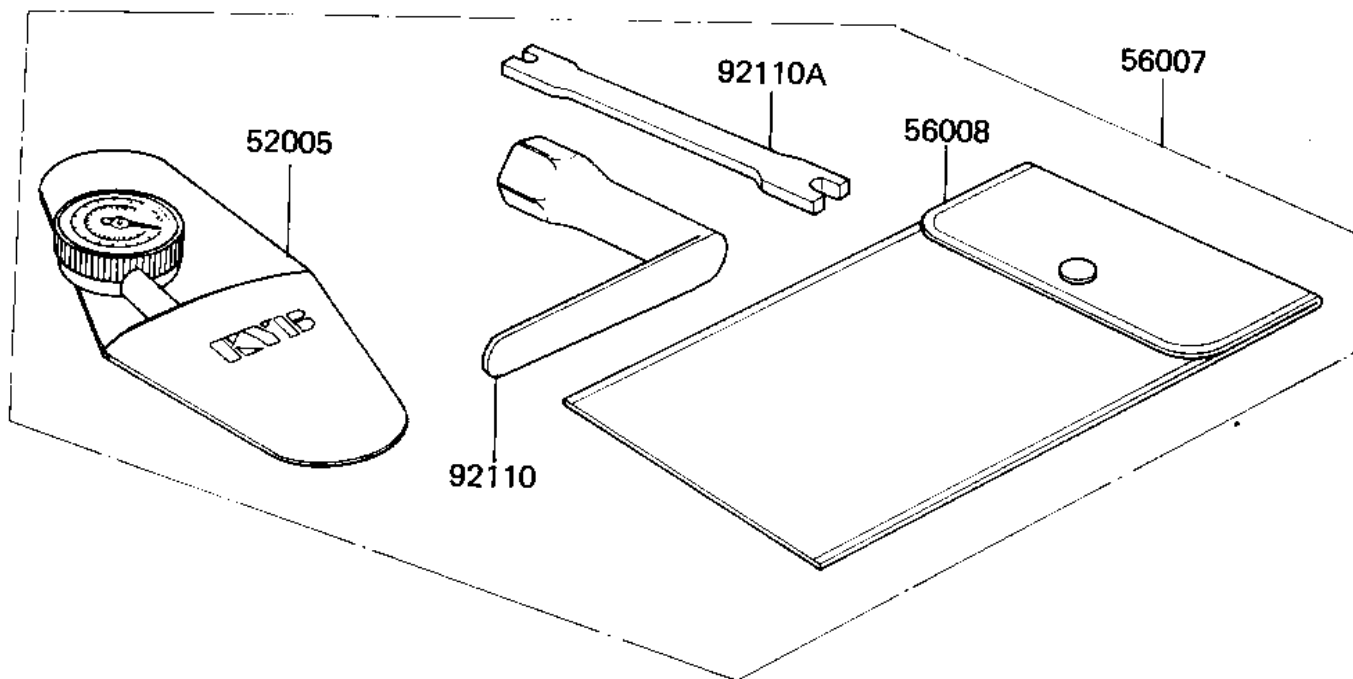

1981 KX™125 PARTS DIAGRAM

OWNER TOOLS ('81 A7)

F2810-0007

1981 KX™125 PARTS LIST

OWNER TOOLS ('81 A7)

ITEM NAME	PART NUMBER	QUANTITY
GAUGE,AIR (Ref # 52005)	52005-1003	1
TOOL KIT (Ref # 56007)	56007-1010	1
BAG,TOOL (Ref # 56008)	56008-008	1
WRENCH,SPARK PLUG (Ref # 92110)	92110-019	1
WRENCH SPOKE (Ref # 92110A)	92110-1016	1