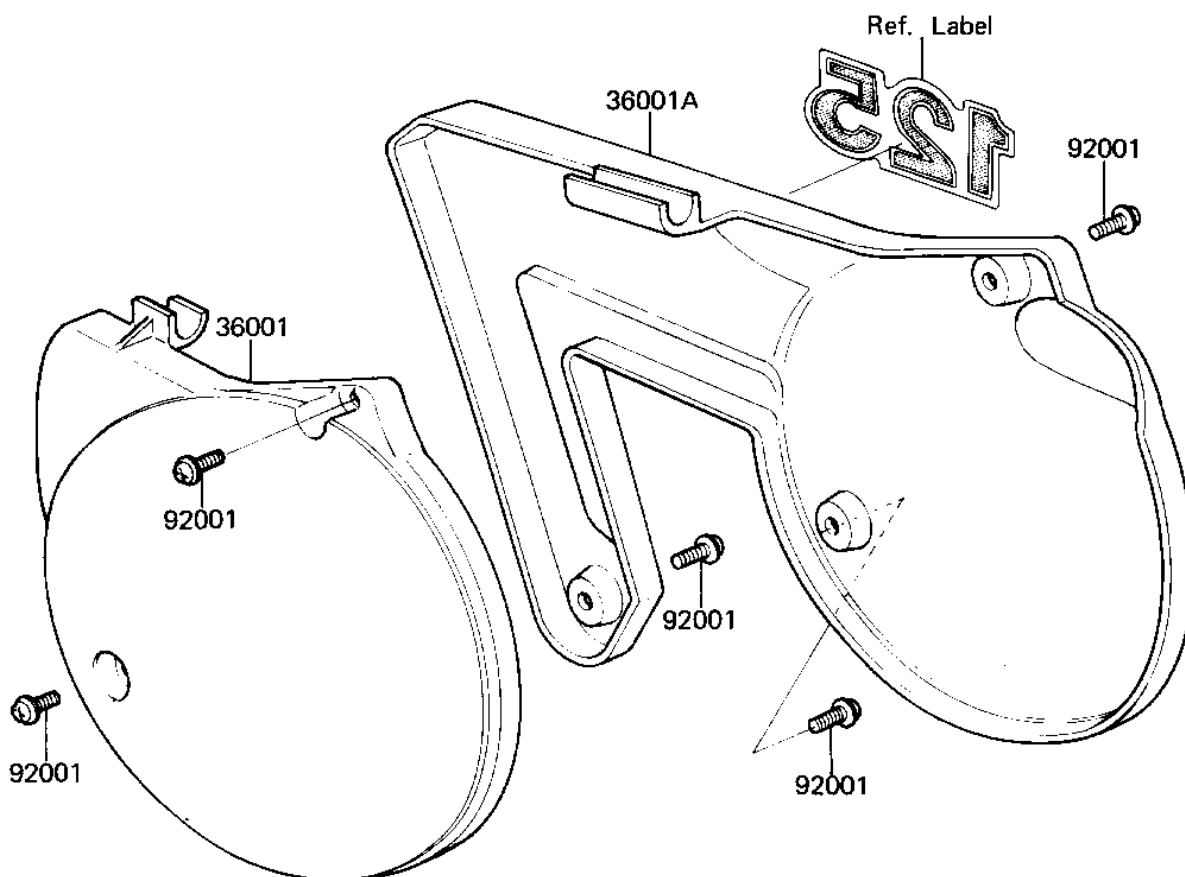

## 1981 KX™125 PARTS DIAGRAM

SIDE COVERS ('81 A7)

F2610-0006

## 1981 KX™125 PARTS LIST

SIDE COVERS ('81 A7)

ITEM NAME	PART NUMBER	QUANTITY
COVER-SIDE,LH,F.BLACK (Ref # 36001)	36001-1081-21	1
COVER-SIDE,RH,F.BLACK (Ref # 36001A)	36001-1082-21	1
SCREW,6X14 (Ref # 92001)	92009-1287	1