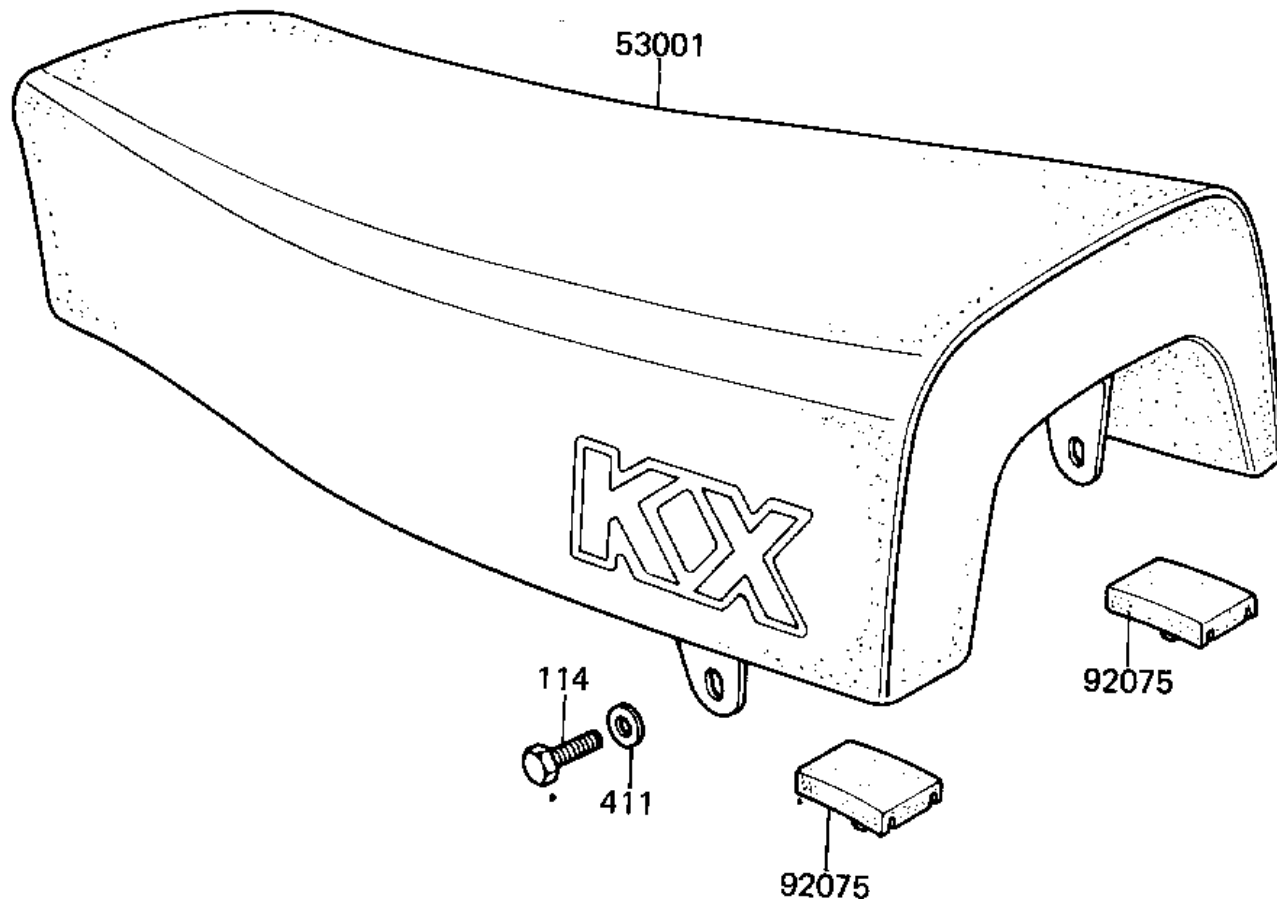

## 1981 KX™125 PARTS DIAGRAM

SEAT ('81 A7)

F2510-0006

## 1981 KX™125 PARTS LIST

SEAT ('81 A7)

| ITEM NAME                         | PART NUMBER | QUANTITY |
|-----------------------------------|-------------|----------|
| SEAT-ASSY (Ref # 53001)           | 53001-1106  | 1        |
| DAMPER,SEAT (Ref # 92075)         | 92075-1226  | 1        |
| BOLT-SMALL-UPSET,8X16 (Ref # 114) | 115G0816    | 1        |
| WASHER PLAIN 8MM (Ref # 411)      | 411B0800    | 1        |