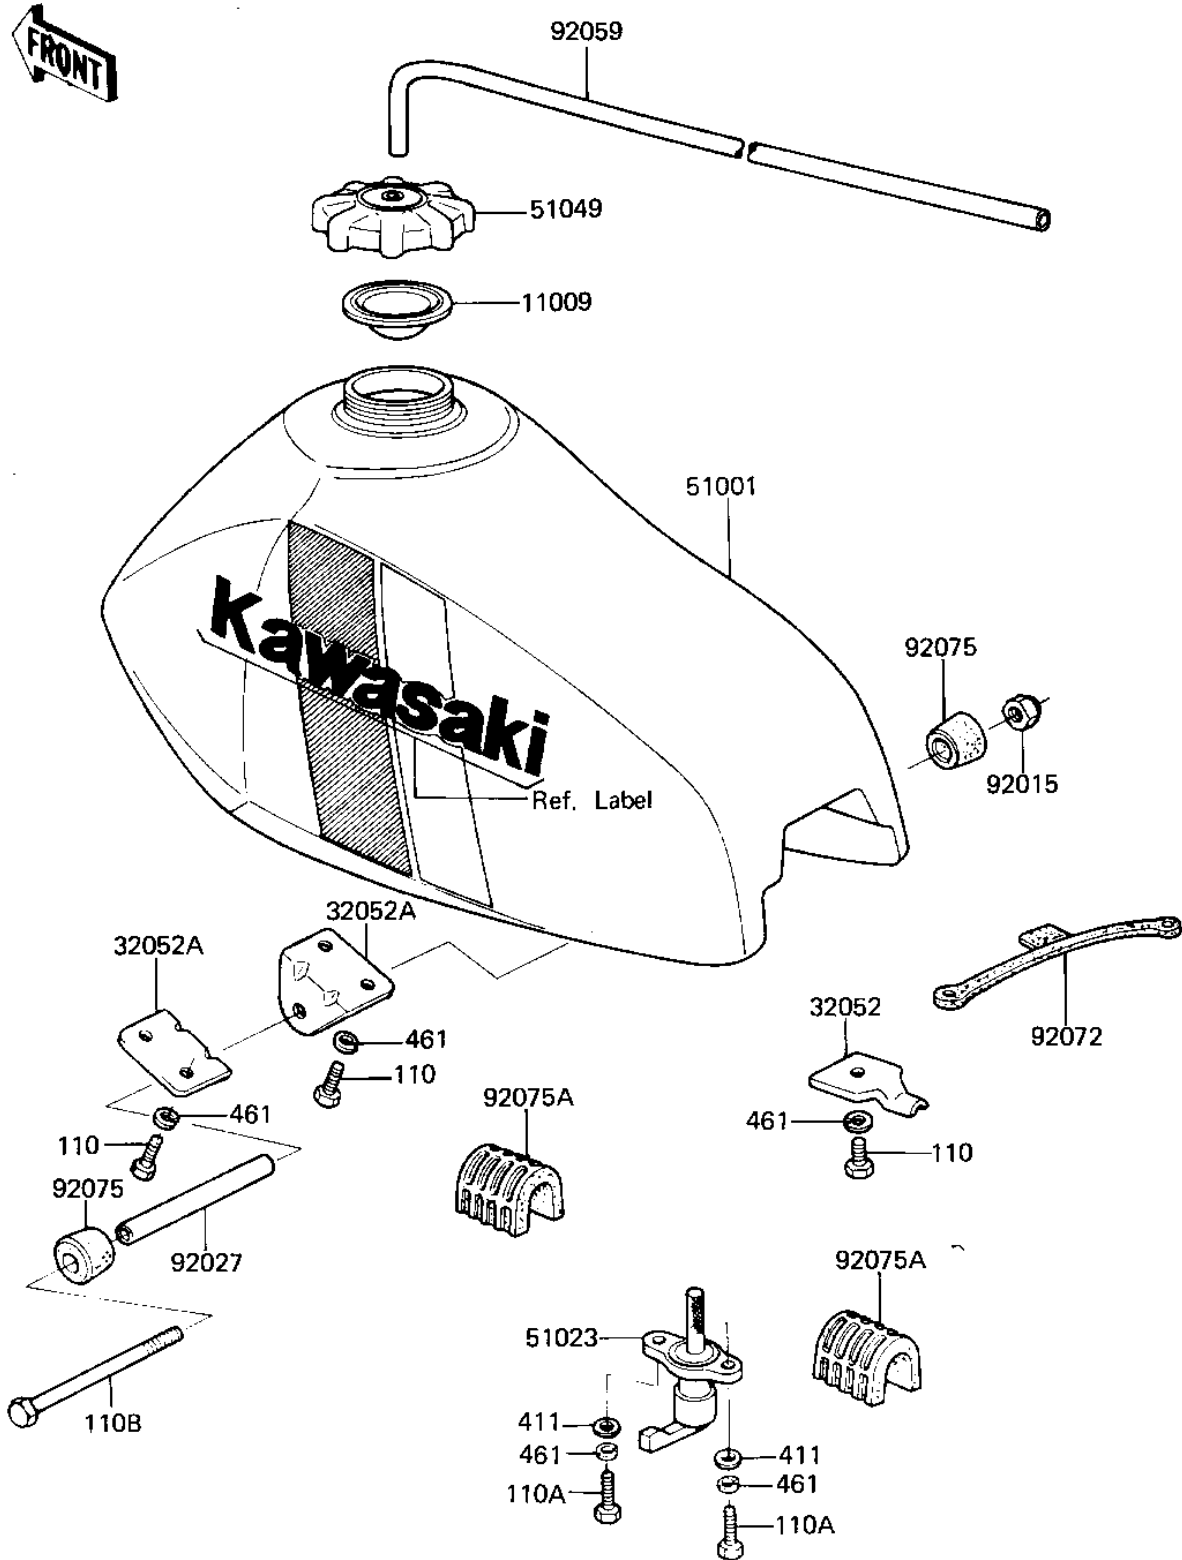

## 1981 KX™125 PARTS DIAGRAM

FUEL TANK ('81 A7)

F2410-0005

## 1981 KX™125 PARTS LIST

FUEL TANK ('81 A7)

ITEM NAME	PART NUMBER	QUANTITY
GASKET,FUEL TANK (Ref # 11009)	11009-1452	1
BRACKET,FUEL TANK (Ref # 32052)	32052-1009	1
BRACKET,FUEL TANK FIT (Ref # 32052A)	32052-1036	1
TANK-FUEL,L.GREEN (Ref # 51001)	51001-5108-6W	1
TAP-ASSY-FUEL (Ref # 51023)	51023-1115	1
CAP-TANK,FUEL (Ref # 51049)	51049-1006	1
NUT (Ref # 92015)	92019-008	1
COLLAR,FUEL TANK FITT (Ref # 92027)	92027-1228	1
TUBE,5X5.6X280 (Ref # 92059)	92059-1109	1
BAND,FUEL TANK (Ref # 92072)	92072-042	1
DAMPER,FUEL TANK FITT (Ref # 92075)	92075-1220	1
DAMPER,FUEL TANK (Ref # 92075A)	92075-1277	1
BOLT-UPSET,6X12 (Ref # 110)	112G0612	1
BOLT-UPSET (Ref # 110A)	112G0618	1
BOLT-UPSET,6X105 (Ref # 110B)	112G06105	1
WASHER PLAIN 6MM (Ref # 411)	411B0600	1
WASHER SPRING 6MM (Ref # 461)	461F0600	1