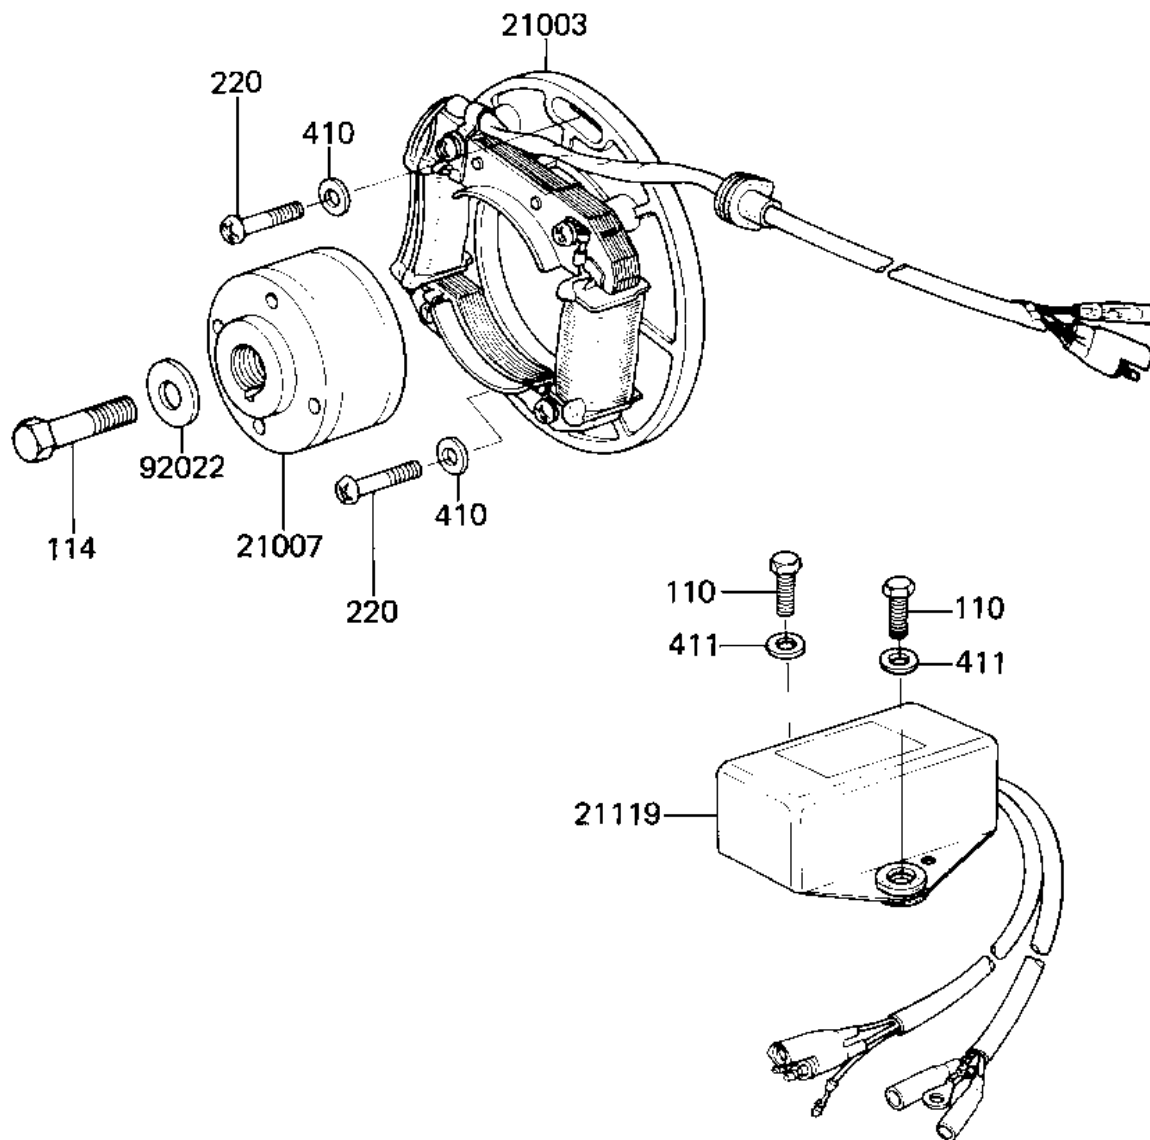

1981 KX™125 PARTS DIAGRAM

IGNITION ('81 A7)

E1810-0006

1981 KX™125 PARTS LIST

IGNITION ('81 A7)

ITEM NAME	PART NUMBER	QUANTITY
STATOR (Ref # 21003)	21003-1055	1
ROTOR (Ref # 21007)	21007-1034	1
IGNITER (Ref # 21119)	21119-1026	1
WASHER,PLAIN,8MM (Ref # 92022)	92022-276	1
BOLT-UPSET,6X16 (Ref # 110)	112G0616	1
BOLT,8X40 (Ref # 114)	115G0840	1
SCREW PAN HEAD 6X25 (Ref # 220)	220B0625	1
WASHER PLAIN 6MM (Ref # 410)	410B0600	1
WASHER PLAIN 6MM (Ref # 411)	411B0600	1