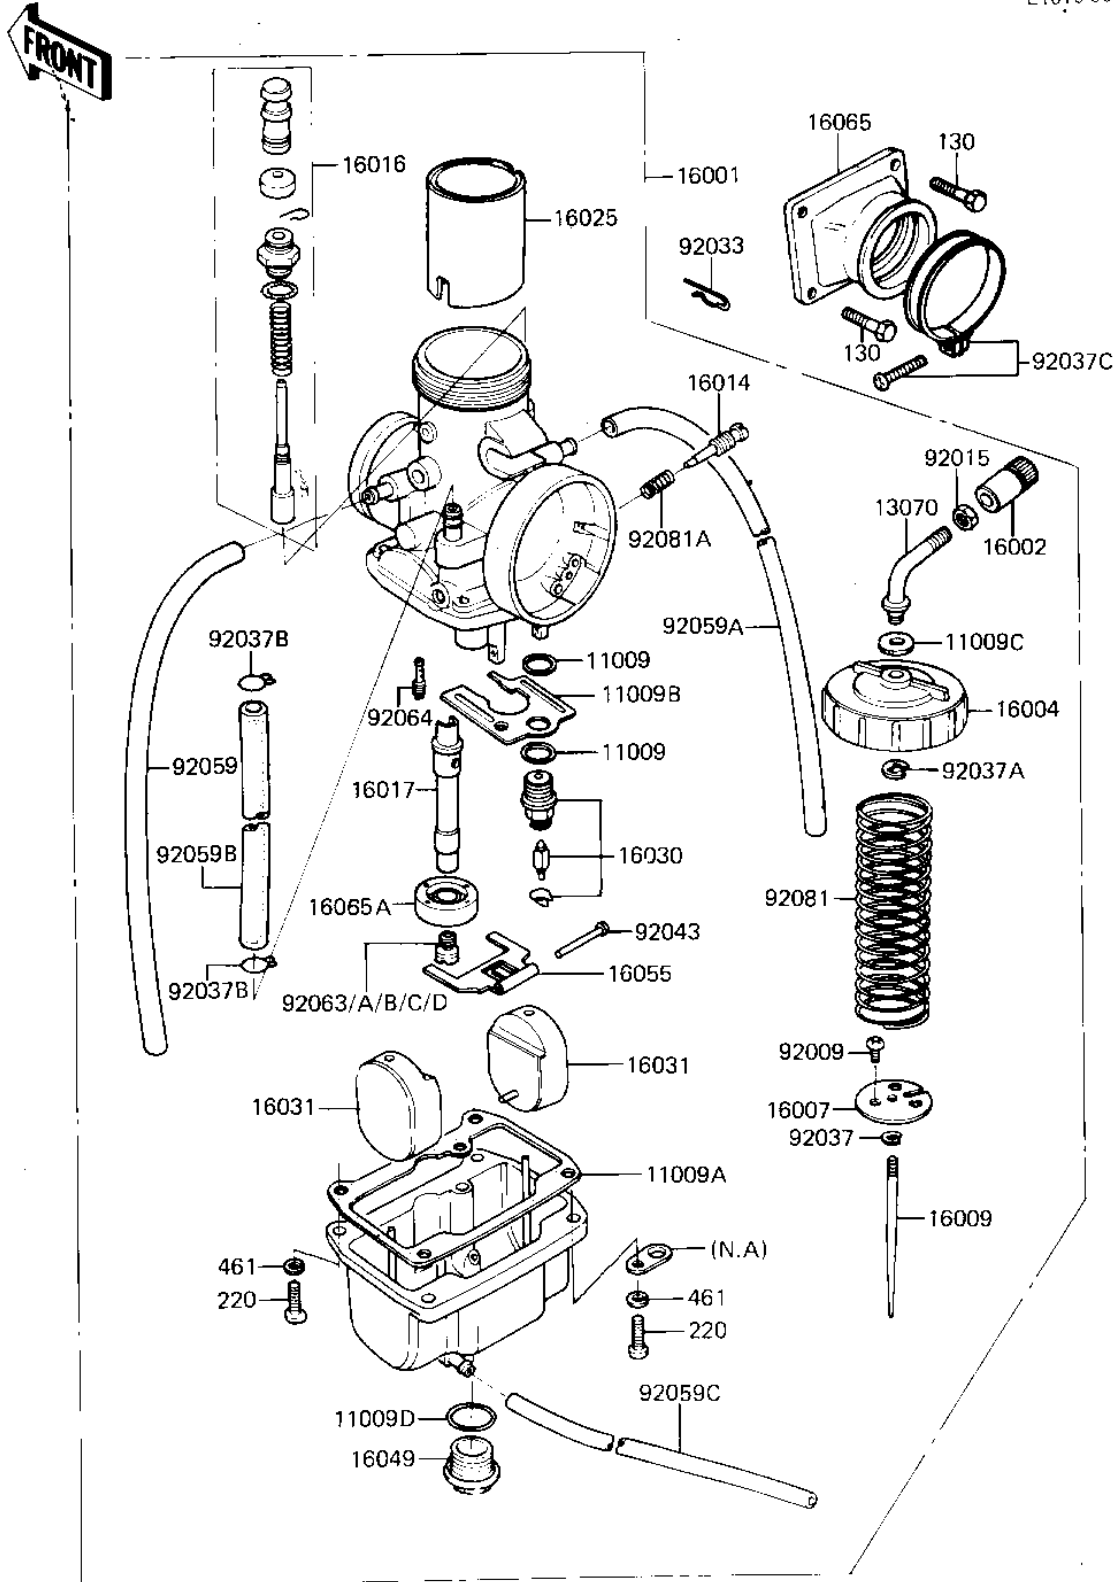

1981 KX™125 PARTS DIAGRAM

CARBURETOR ('81 A7)

E1610-0006