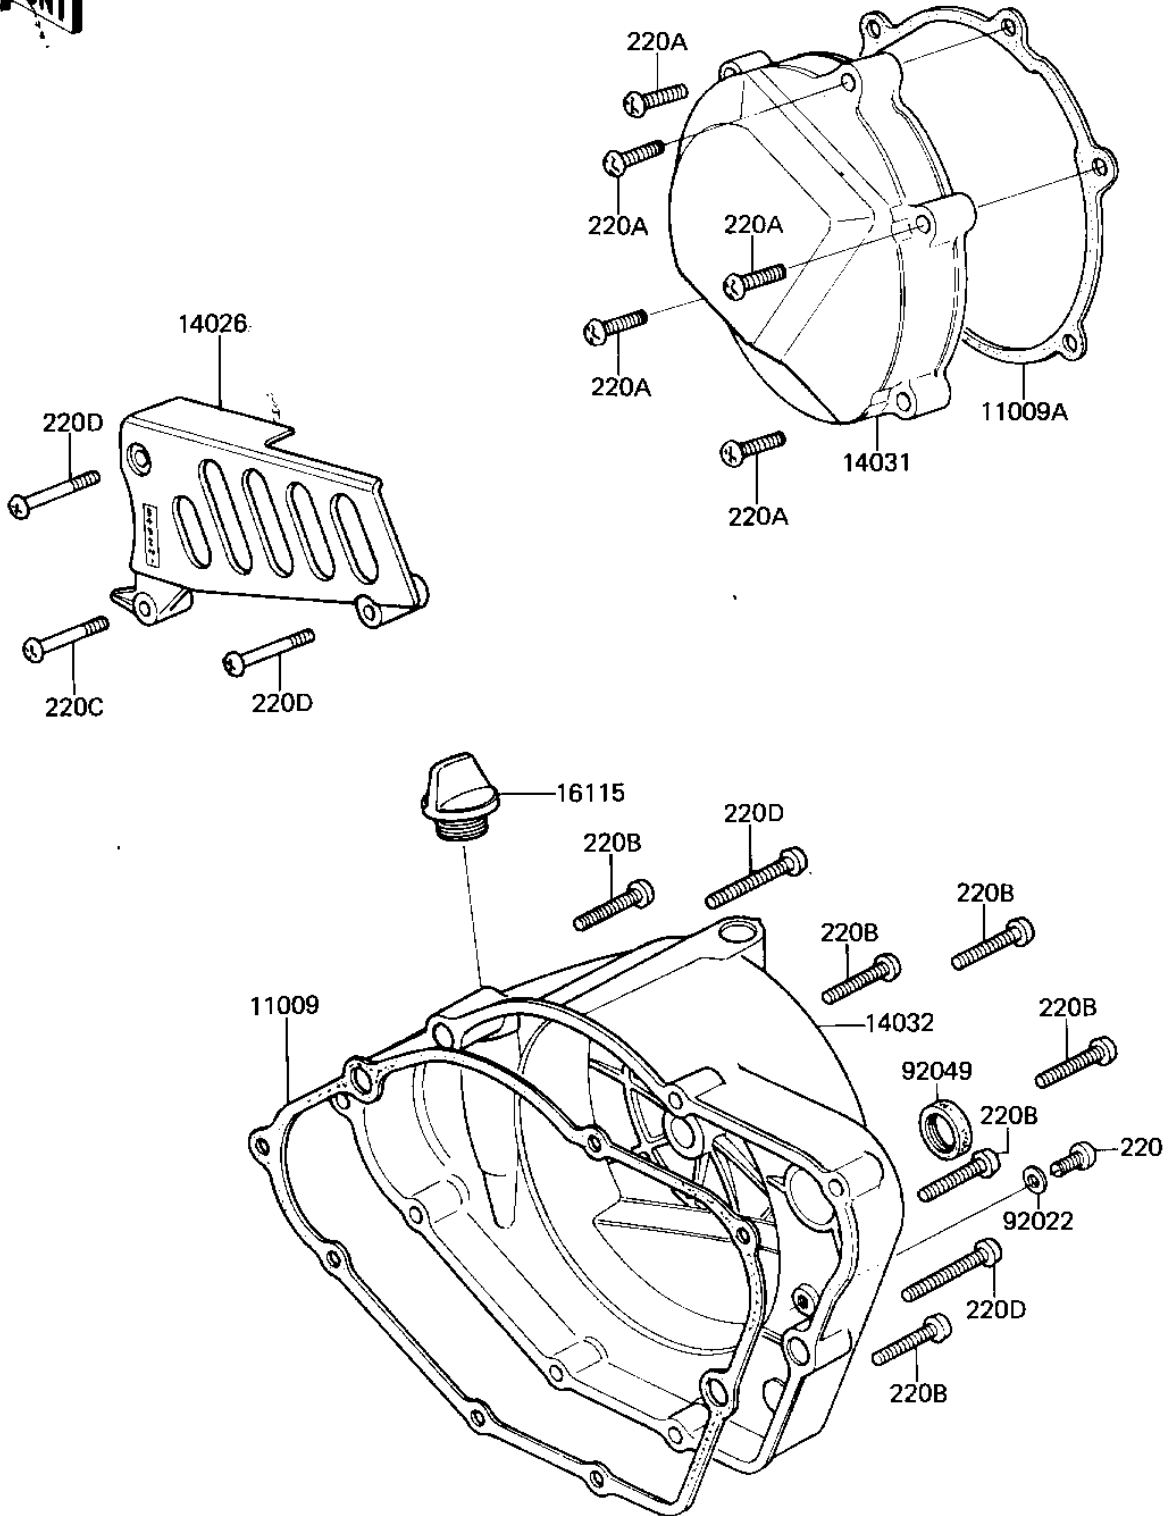

1981 KX™125 PARTS DIAGRAM

ENGINE COVERS ('81 A7)

E1430-0005

1981 KX™125 PARTS LIST

ENGINE COVERS ('81 A7)

ITEM NAME	PART NUMBER	QUANTITY
GASKET,R.H ENGIN CVER (Ref # 11009)	11009-1040	1
GASKET,LH,ENGINE COVR (Ref # 11009A)	11009-1177	1
COVER,FRONT CHAIN (Ref # 14026)	14026-1012-21	1
COVER-GENERATOR,F.BLA (Ref # 14031)	14031-1061	1
COVER,RH,ENGINE,F.BLK (Ref # 14032)	14032-1034	1
FILLER,OIL (Ref # 16115)	16115-018	1
WASHER OIL PUMP BANJO (Ref # 92022)	92022-077	1
OIL SEAL SB16244 (Ref # 92049)	92049-002	1
SCREW PAN HEAD 6X8 (Ref # 220)	220B0608	1
SCREW PAN HEAD 6X25 (Ref # 220A)	220B0625	1
SCREW PAN HEAD 6X28 (Ref # 220B)	220B0628	1
SCREW PAN HEAD 6X35 (Ref # 220C)	220B0635	1
SCREW PAN HEAD 6X40 (Ref # 220D)	220B0640	1