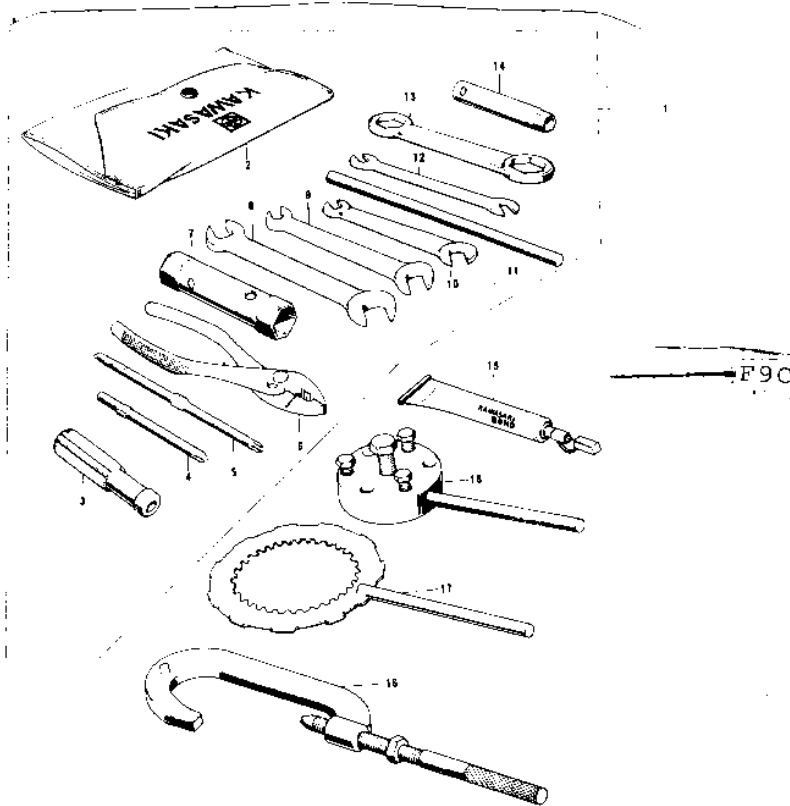

1972 PARTS DIAGRAM

OWNER TOOLS/SPECIAL SERVICE TOOLS ('74')

1972 PARTS LIST

OWNER TOOLS/SPECIAL SERVICE TOOLS ('74')

ITEM NAME	PART NUMBER	QUANTITY
UNAVAILABLE IN PRICE BOOK (Ref # 1~12)	56007-020	1
BAG,TOOL (Ref # 1)	56008-008	2
92108-011 (Canada) (Ref # 2)	92108-004	1
TIGHTENER-SPOKE (Ref # 3)	92109-003	1
UNAVAILABLE IN PRICE BOOK (Ref # 4)	960B1013	1
*** N.L.A.*** (Canada) (Ref # 5)	960B1014	1
*** N.L.A.*** (Canada) (Ref # 6)	960B1719	1
92112-003 (Canada) (Ref # 7)	92112-001	1
UNAVAILABLE IN PRICE BOOK (Ref # 7)	92112-002	1
TOOL-DRIVER (Ref # 8)	92107-1052	2
SCREW DRIVER #3 PHLI (Ref # 9)	92107-005	2
92106-1001 (Canada) (Ref # 10)	92106-002	2
92110-012 (Canada) (Ref # 11)	92110-009	1
WRENCH BOX 10MM (Ref # 12)	92110-007	2
57001-1243 (Canada) (Ref # 13)	56019-040	2
57001-1243 (Canada) (Ref # 14)	56019-067	2
UNAVAILABLE IN PRICE BOOK (Ref # 15)	56019-068	2
LIQUID GASKET (Ref # 16)	92104-002	2
TOOL KIT (Ref # 1)	56007-048	1
PLIERS,160MM (Ref # 6)	92112-003	1
WRENCH,BOX,17X21 (Ref # 7)	92110-012	1
TOOL-WRENCH,OPEN END (Ref # 8)	92110-1153	1
WRENCH,OPEN END,12X1 (Ref # 9)	92126-002	1
WRENCH,OPEN,8X10 (Ref # 10)	92126-001	1
BAR,SPARK PLUG WRENC (Ref # 11)	92111-005	1
TIGHTENER,SPOKE (Ref # 12)	92108-011	1
92110-1022 (Canada) (Ref # 13)	92108-009	1