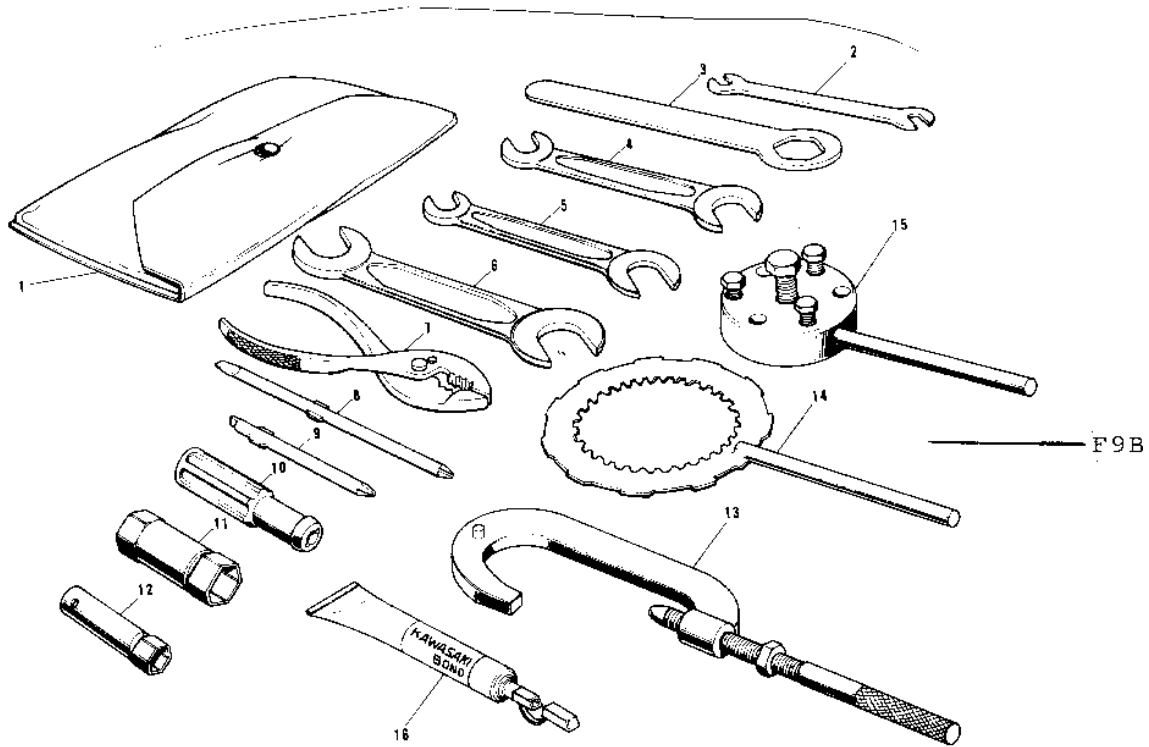

1972 PARTS DIAGRAM

OWNER TOOLS/SPECIAL SERVICE TOOLS ('74')

1972 PARTS LIST

OWNER TOOLS/SPECIAL SERVICE TOOLS ('74')

ITEM NAME	PART NUMBER	QUANTITY
UNAVAILABLE IN PRICE BOOK (Ref # 1~12)	56007-020	1
BAG,TOOL (Ref # 1)	56008-008	2
92108-011 (Canada) (Ref # 2)	92108-004	1
TIGHTENER-SPOKE (Ref # 3)	92109-003	1
UNAVAILABLE IN PRICE BOOK (Ref # 4)	960B1013	1
*** N.L.A.*** (Canada) (Ref # 5)	960B1014	1
*** N.L.A.*** (Canada) (Ref # 6)	960B1719	1
92112-003 (Canada) (Ref # 7)	92112-001	1
UNAVAILABLE IN PRICE BOOK (Ref # 7)	92112-002	1
TOOL-DRIVER (Ref # 8)	92107-1052	2
SCREW DRIVER #3 PHLI (Ref # 9)	92107-005	2
92106-1001 (Canada) (Ref # 10)	92106-002	2
92110-012 (Canada) (Ref # 11)	92110-009	1
WRENCH BOX 10MM (Ref # 12)	92110-007	2
57001-1243 (Canada) (Ref # 13)	56019-040	2
57001-1243 (Canada) (Ref # 14)	56019-067	2
UNAVAILABLE IN PRICE BOOK (Ref # 15)	56019-068	2
LIQUID GASKET (Ref # 16)	92104-002	2
TOOL KIT (Ref # 1)	56007-048	1
PLIERS,160MM (Ref # 6)	92112-003	1
WRENCH,BOX,17X21 (Ref # 7)	92110-012	1
TOOL-WRENCH,OPEN END (Ref # 8)	92110-1153	1
WRENCH,OPEN END,12X1 (Ref # 9)	92126-002	1
WRENCH,OPEN,8X10 (Ref # 10)	92126-001	1
BAR,SPARK PLUG WRENC (Ref # 11)	92111-005	1
TIGHTENER,SPOKE (Ref # 12)	92108-011	1
92110-1022 (Canada) (Ref # 13)	92108-009	1