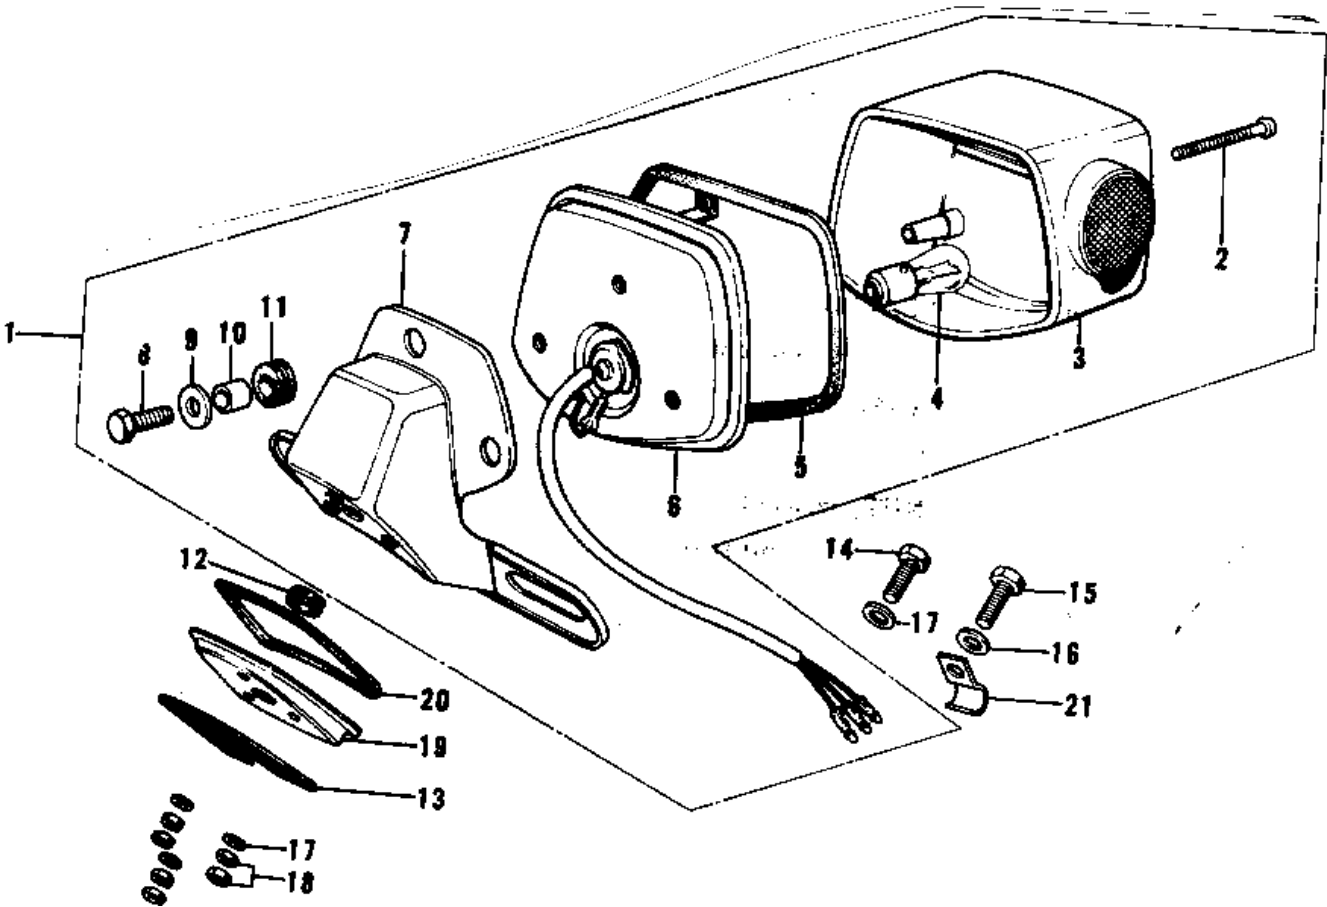

## 1972 PARTS DIAGRAM

TAILLIGHT

### TAILLIGHT

ITEM NAME	PART NUMBER	QUANTITY
LAMP ASSY, TAIL, F. BLK (Ref # 1)	23024-046-21	1
SCREW (Ref # 2)	220R0455	2
SCREW PAN HEAD 4X50 (Ref # 2)	220E0450	1
LENS, TAIL LAMP (Ref # 3)	23026-028	1
BULB, 60-32/3CP (Ref # 4)	92069-074	1
GASKET, TAIL LAMP LEN (Ref # 5)	23028-019	1
BODY COMP TAIL LAMP (Ref # 6)	23027-1018	1
BKT, LICENSE PIT, BLAC (Ref # 7)	23036-036-21	1
BOLT-UPSET, 6X20 (Ref # 8)	112G0620	2
WASHER 6.5X20X1.6T (Ref # 9)	92022-125	2
COLLAR, 6.8X10X8.5 (Ref # 10)	92027-129	1
DAMPER RUBBER (Ref # 11)	92075-076	1
GROMMET HARNESS 10MM (Ref # 12)	92071-019	1
DAMPER-TAIL LAMP SHC (Ref # 13)	35039-005	1
BOLT-HEX HEAD, 6X32 (Ref # 14)	110N0632	2
BOLT-UPSET (Ref # 14)	112G0645	1
BOLT, HEX HEAD, 6X50 (Ref # 15)	110G0650	1
WASHER PLAIN (Ref # 16)	92022-024	1
NUT 6MM (Ref # 18)	312B0600	1
NUT 6MM (Ref # 18)	311B0600	1
STAY, TAIL LAMP (Ref # 19)	35031-007	1
DAMPER RUBBER, TAIL (Ref # 20)	35016-006	1
CLIP WIRING HARNESS (Ref # 21)	35024-002	1