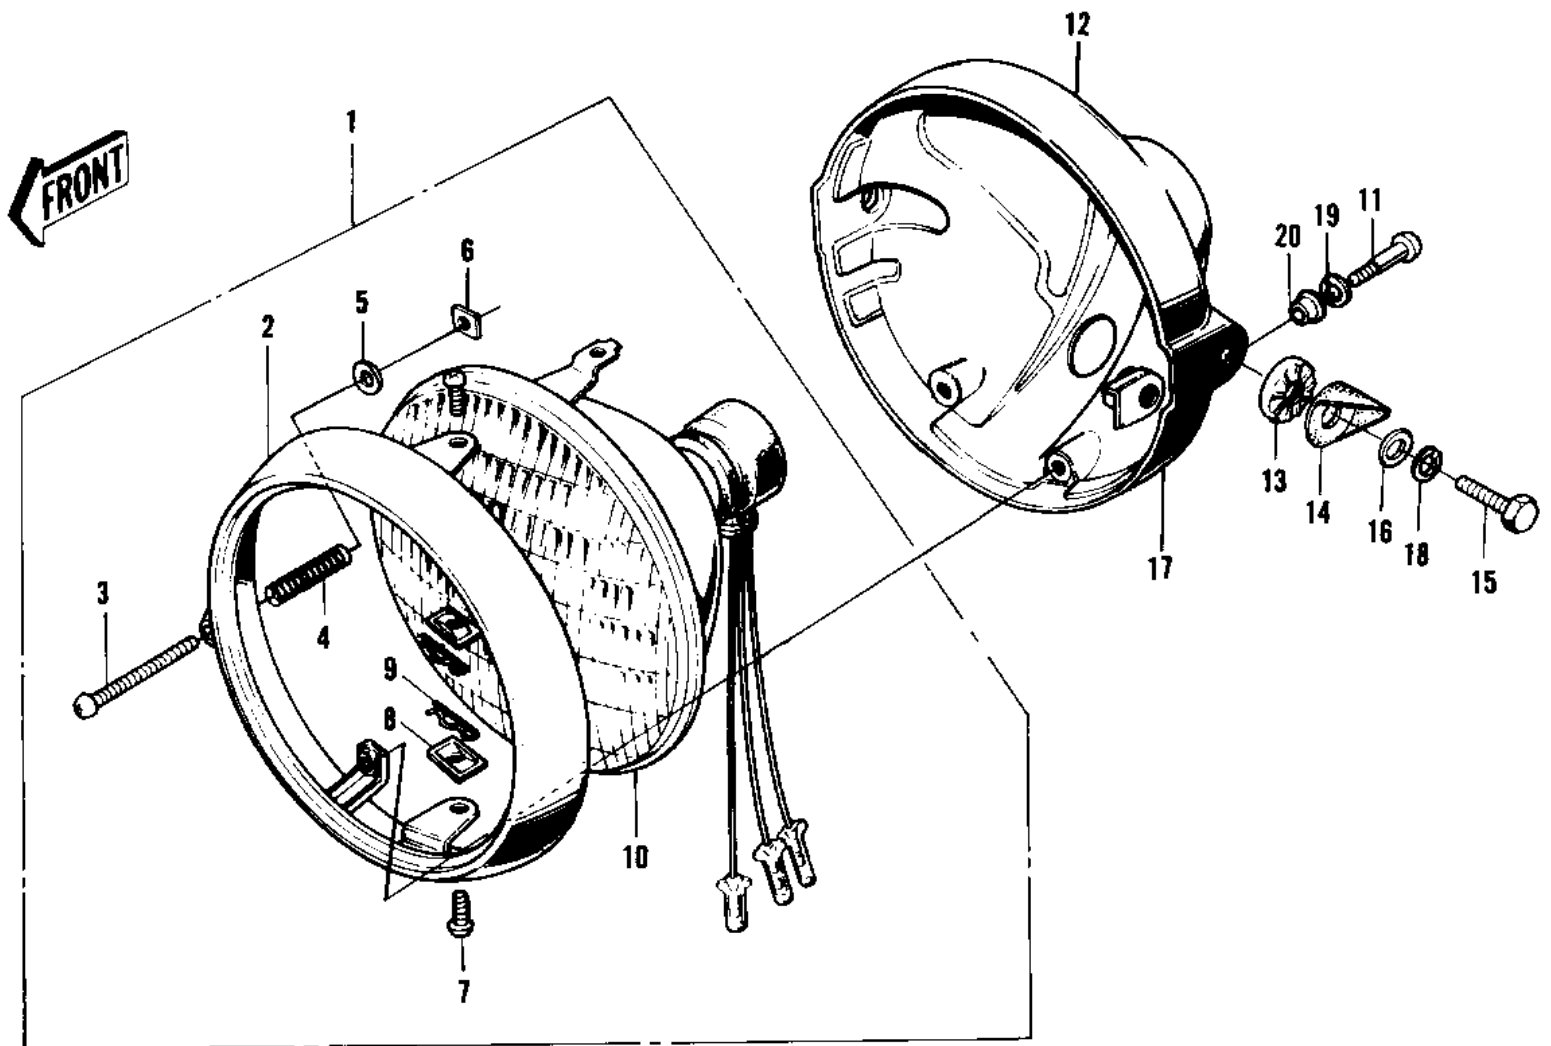

## 1972 PARTS DIAGRAM

HEADLIGHT ('74-'75 F9-B/F9-C 350)

## 1972 PARTS LIST

HEADLIGHT ('74-'75 F9-B/F9-C 350)

ITEM NAME	PART NUMBER	QUANTITY
LAMP UNIT-HEAD (Ref # 1)	23003-015	1
RIM-HEAD LAMP (Ref # 2)	23006-028	1
SCREW FORCUS ADJUST (Ref # 3)	23019-021	1
SPRING FOCUS ADJUST (Ref # 4)	23014-005	1
WASHER (Ref # 5)	23021-004	1
NUT (Ref # 6)	23020-016	1
SCREW LENS UNIT FITT (Ref # 7)	23019-018	1
NUT LENS UNIT FITTIN (Ref # 8)	23020-009	1
PIN LENS UNIT FITTIN (Ref # 9)	23022-001	1
LENS UNIT-HEAD LAMP (Ref # 10)	23007-032	1
SCREW-PAN HEAD,5MM (Ref # 11)	92011-024	1
BODY-HEAD LAMP,BLACK (Ref # 12)	23005-034-10	1
WASHER-LOCK (Ref # 13)	23021-011	1
UNAVAILABLE IN PRICE BOOK (Ref # 14)	91075-134	1
BOLT,10MM (Ref # 15)	92007-024	1
WASHER-PLAIN,10MM (Ref # 16)	411D1000	1
NUT (Ref # 17)	23020-017	1
WASHER SPRING 10MM (Ref # 18)	461F1000	1
WASHER SPRING 5MM (Ref # 19)	461F0500	1
WASHER (Ref # 20)	23021-010	1