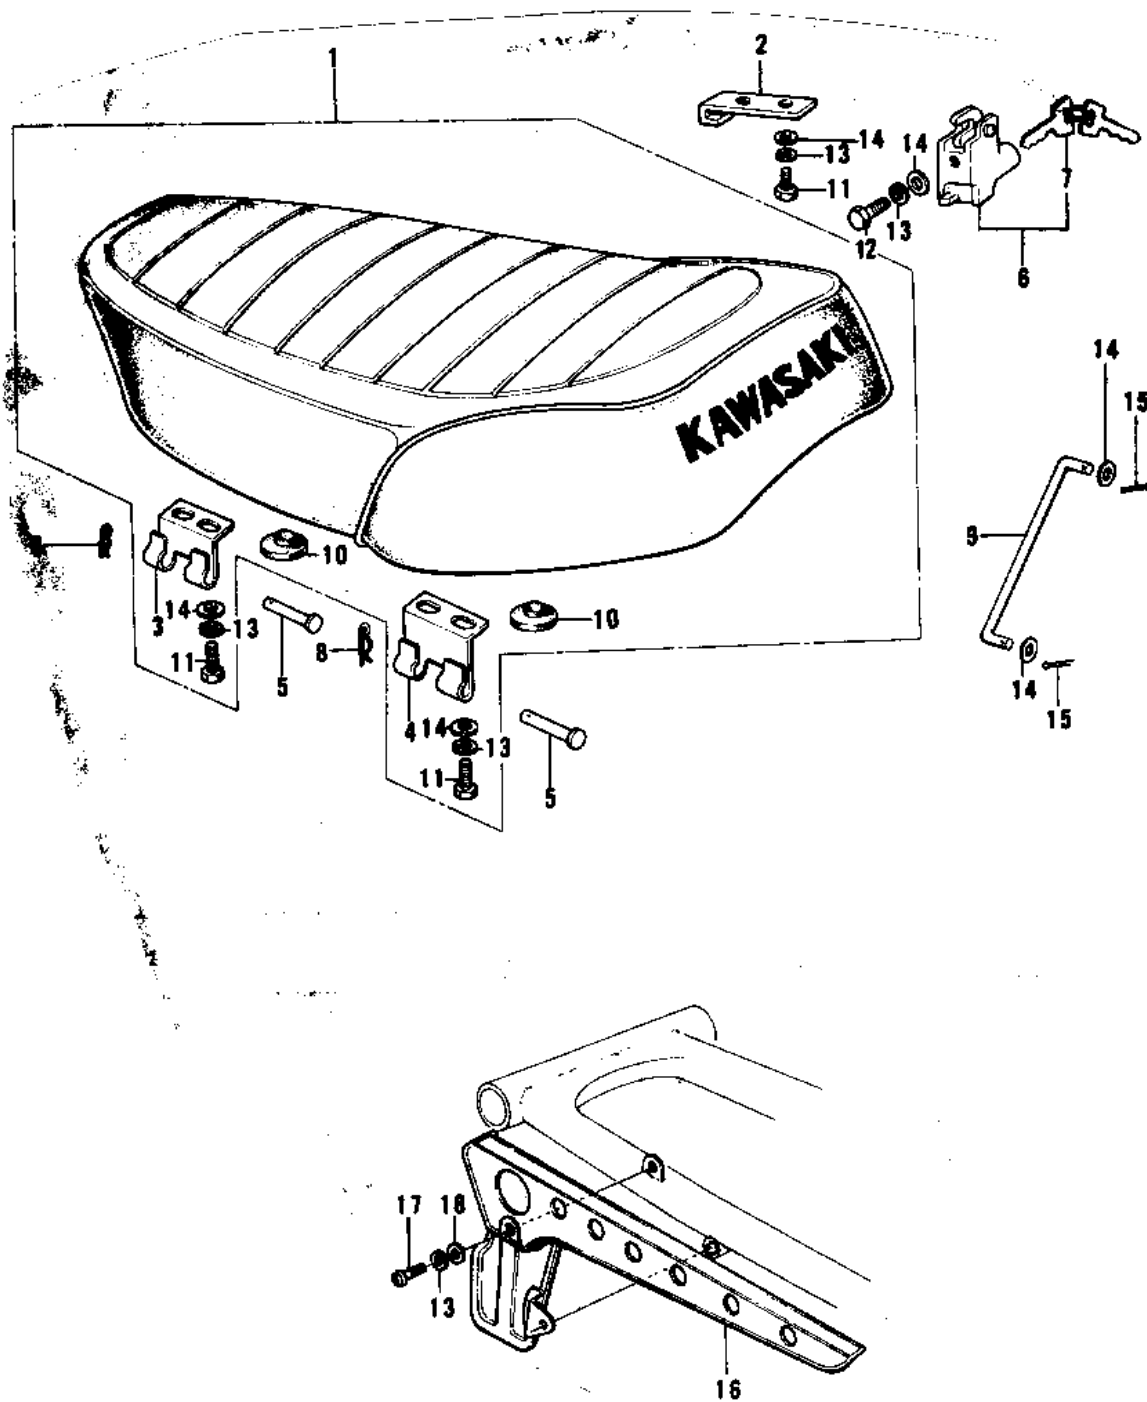

1972 PARTS DIAGRAM

SEAT/CHAIN COVER ('74-'75 F9-B/F9-C 350)

1972 PARTS LIST

SEAT/CHAIN COVER ('74-'75 F9-B/F9-C 350)

ITEM NAME	PART NUMBER	QUANTITY
SEAT ASSY,DUAL (Ref # 1)	53002-055	1
HOOK,SEAT (Ref # 2)	53008-022	1
HINGE (Ref # 3)	53009-015	1
HINGE (Ref # 4)	53009-016	1
PIN (Ref # 5)	53011-002	1
HOOK ASSY,SEAT LOCK (Ref # 6)	53045-016	1
KEY SET,#411 (Ref # 7)	27008-063-11	1
KEY SET,#412 (Ref # 7)	27008-063-12	1
KEY SET,#413 (Ref # 7)	27008-063-13	1
KEY SET,#414 (Ref # 7)	27008-063-14	1
KEY SET,#415 (Ref # 7)	27008-063-15	1
KEY SET,#416 (Ref # 7)	27008-063-16	1
KEY SET,#417 (Ref # 7)	27008-063-17	1
KEY SET,#418 (Ref # 7)	27008-063-18	1
KEY SET,#419 (Ref # 7)	27008-063-19	1
KEY SET,#420 (Ref # 7)	27008-063-20	1
COTTER PIN (Ref # 8)	92041-003	1
STOPPER,SEAT (Ref # 9)	53054-006	1
DAMPER RUBB DUAL SEA (Ref # 10)	92075-023	1
BOLT-UPSET 6X14 (Ref # 11)	112B0614	2
BOLT-UPSET,6X12 (Ref # 12)	112G0612	2
WASHER PLAIN 6MM (Ref # 14)	410B0600	1
PIN COTTER 1.6X15 (Ref # 15)	550D1615	1
CASE-CHAIN (Ref # 16)	36014-030-21	1
SCREW PAN HEAD 6X14 (Ref # 17)	220B0614	1
WASHER 6.5X20X1.6T (Ref # 18)	92022-125	1