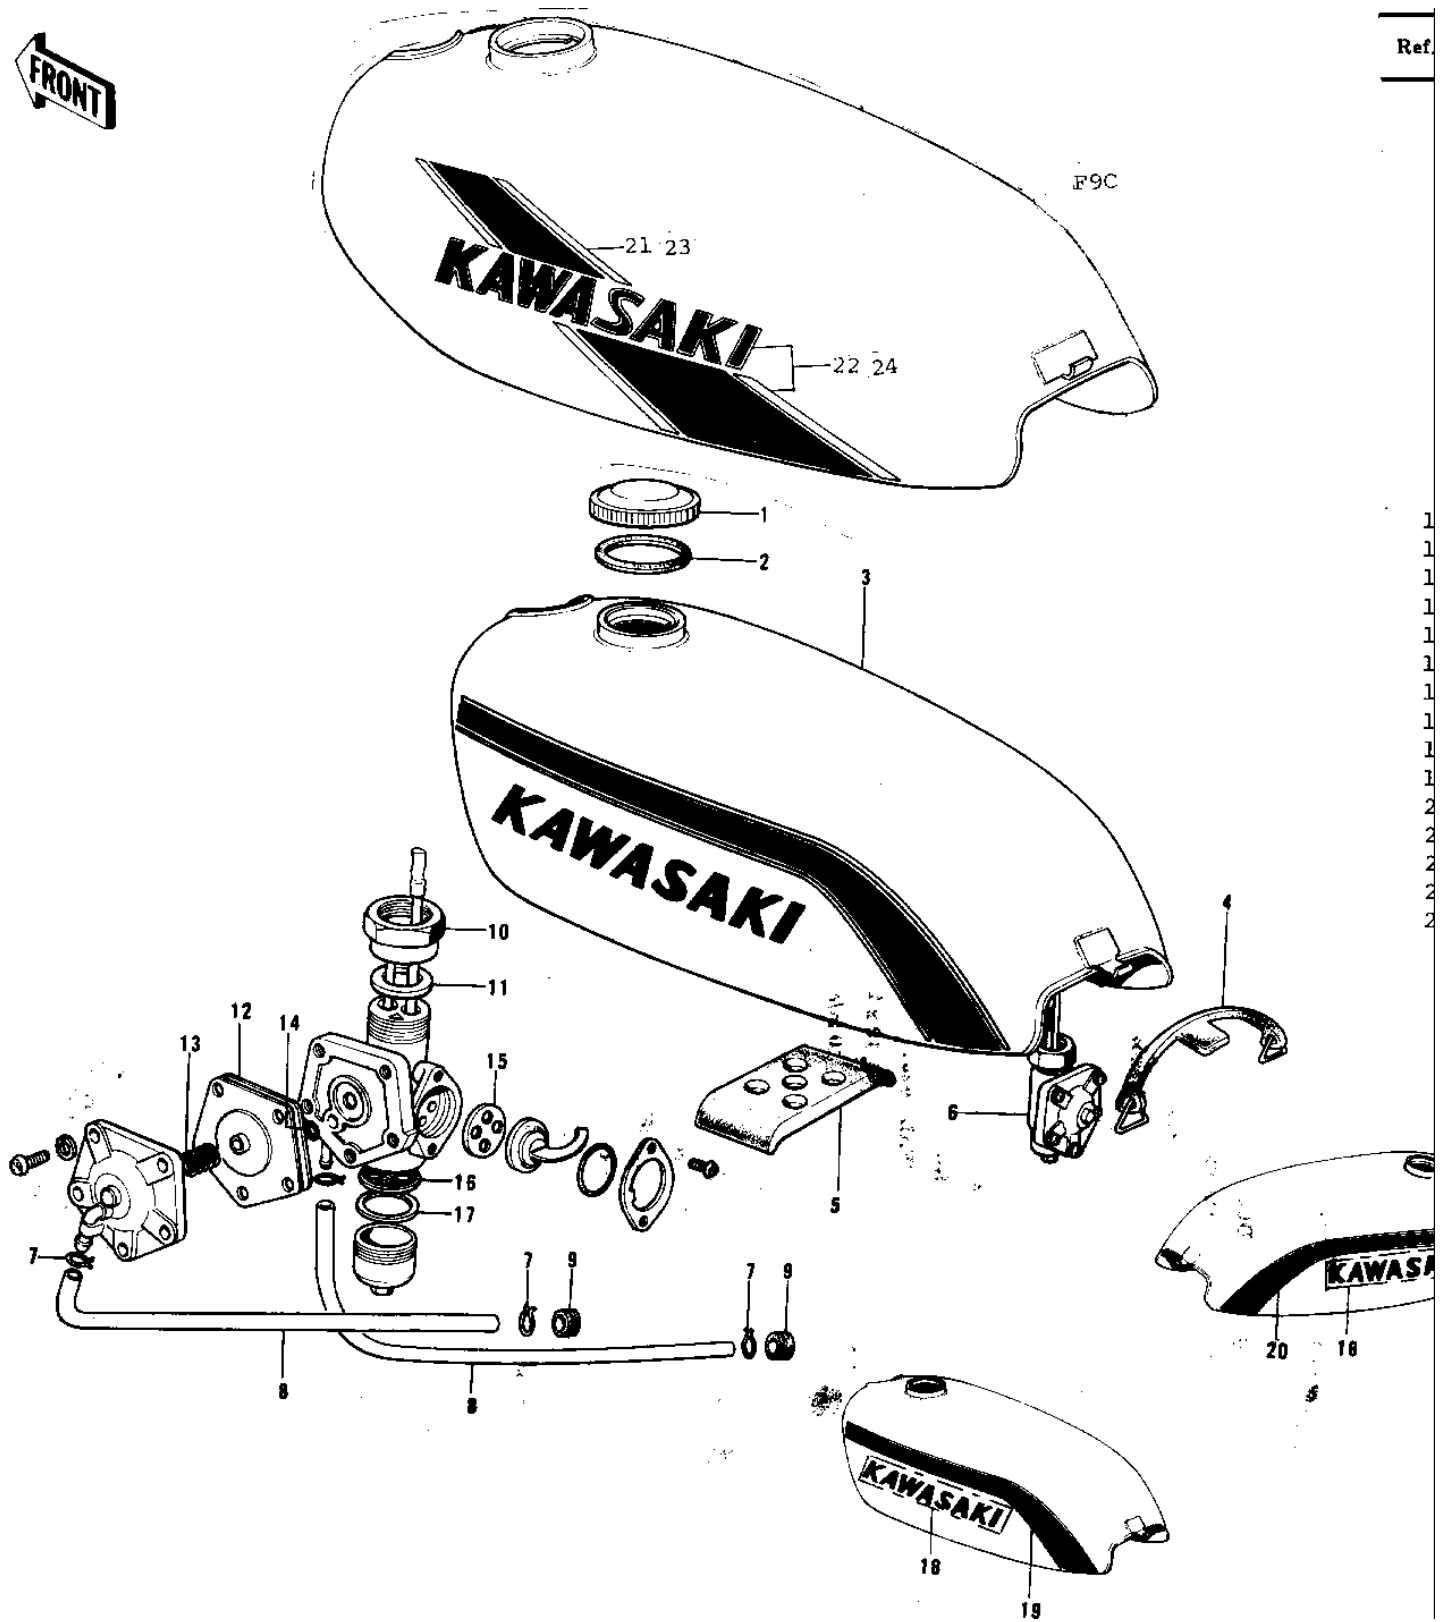

## 1972 PARTS DIAGRAM

FUEL TANK

## 1972 PARTS LIST

### FUEL TANK

ITEM NAME	PART NUMBER	QUANTITY
CAP,FUEL TANK (Ref # 1)	51048-1013	2
GASKET,FUEL TANK CAP (Ref # 2)	51059-011	1
TANK-FUEL,C.GOLD (Ref # 3)	51001-092-1V	1
TANK-FUEL,M.SILVER (Ref # 3)	51001-092-1W	1
BAND,FUEL TANK (Ref # 4)	92072-049	1
DAMPER RUBBER,FL TAN (Ref # 5)	92075-227	1
COCK ASSY,FUEL (Ref # 6)	51023-048	2
CLAMP FUEL PIPE (Ref # 7)	92037-010	1
PIPE-OIL (Ref # 8)	92059-072	1
GROMMET PIPE (Ref # 9)	92071-038	1
FUEL COCK JOINT NUT (Ref # 10)	51035-008	1
GASKET-FUEL COCK JON (Ref # 11)	92065-066	1
DIAPHRAGM ASSY (Ref # 12)	51069-002	1
SPRING-DIAPHRAGM (Ref # 13)	92081-072	1
GASKET (Ref # 14)	92065-052	1
GASKET-FUEL COCK LEV (Ref # 15)	92065-065	1
STRAINER FUEL (Ref # 16)	51038-006	1
GASKET FUEL COCK CUP (Ref # 17)	51037-009	1
DECAL-FUEL TANK (Ref # 18)	56013-051	1
DECAL,FUEL TANK,L.H (Ref # 19)	56027-173	1
DECAL,FUEL TANK,R.H (Ref # 20)	56027-174	2
DECAL,L.H FL TK,UPPE (Ref # 21)	56027-286-SP	2
DECAL,L.H FL TK,LOWE (Ref # 22)	56027-287-SP	2
DECAL,R.H FL TK,UPPE (Ref # 23)	56027-288-SP	2
DECAL,R.H FL TK,LOWE (Ref # 24)	56027-289-SP	2