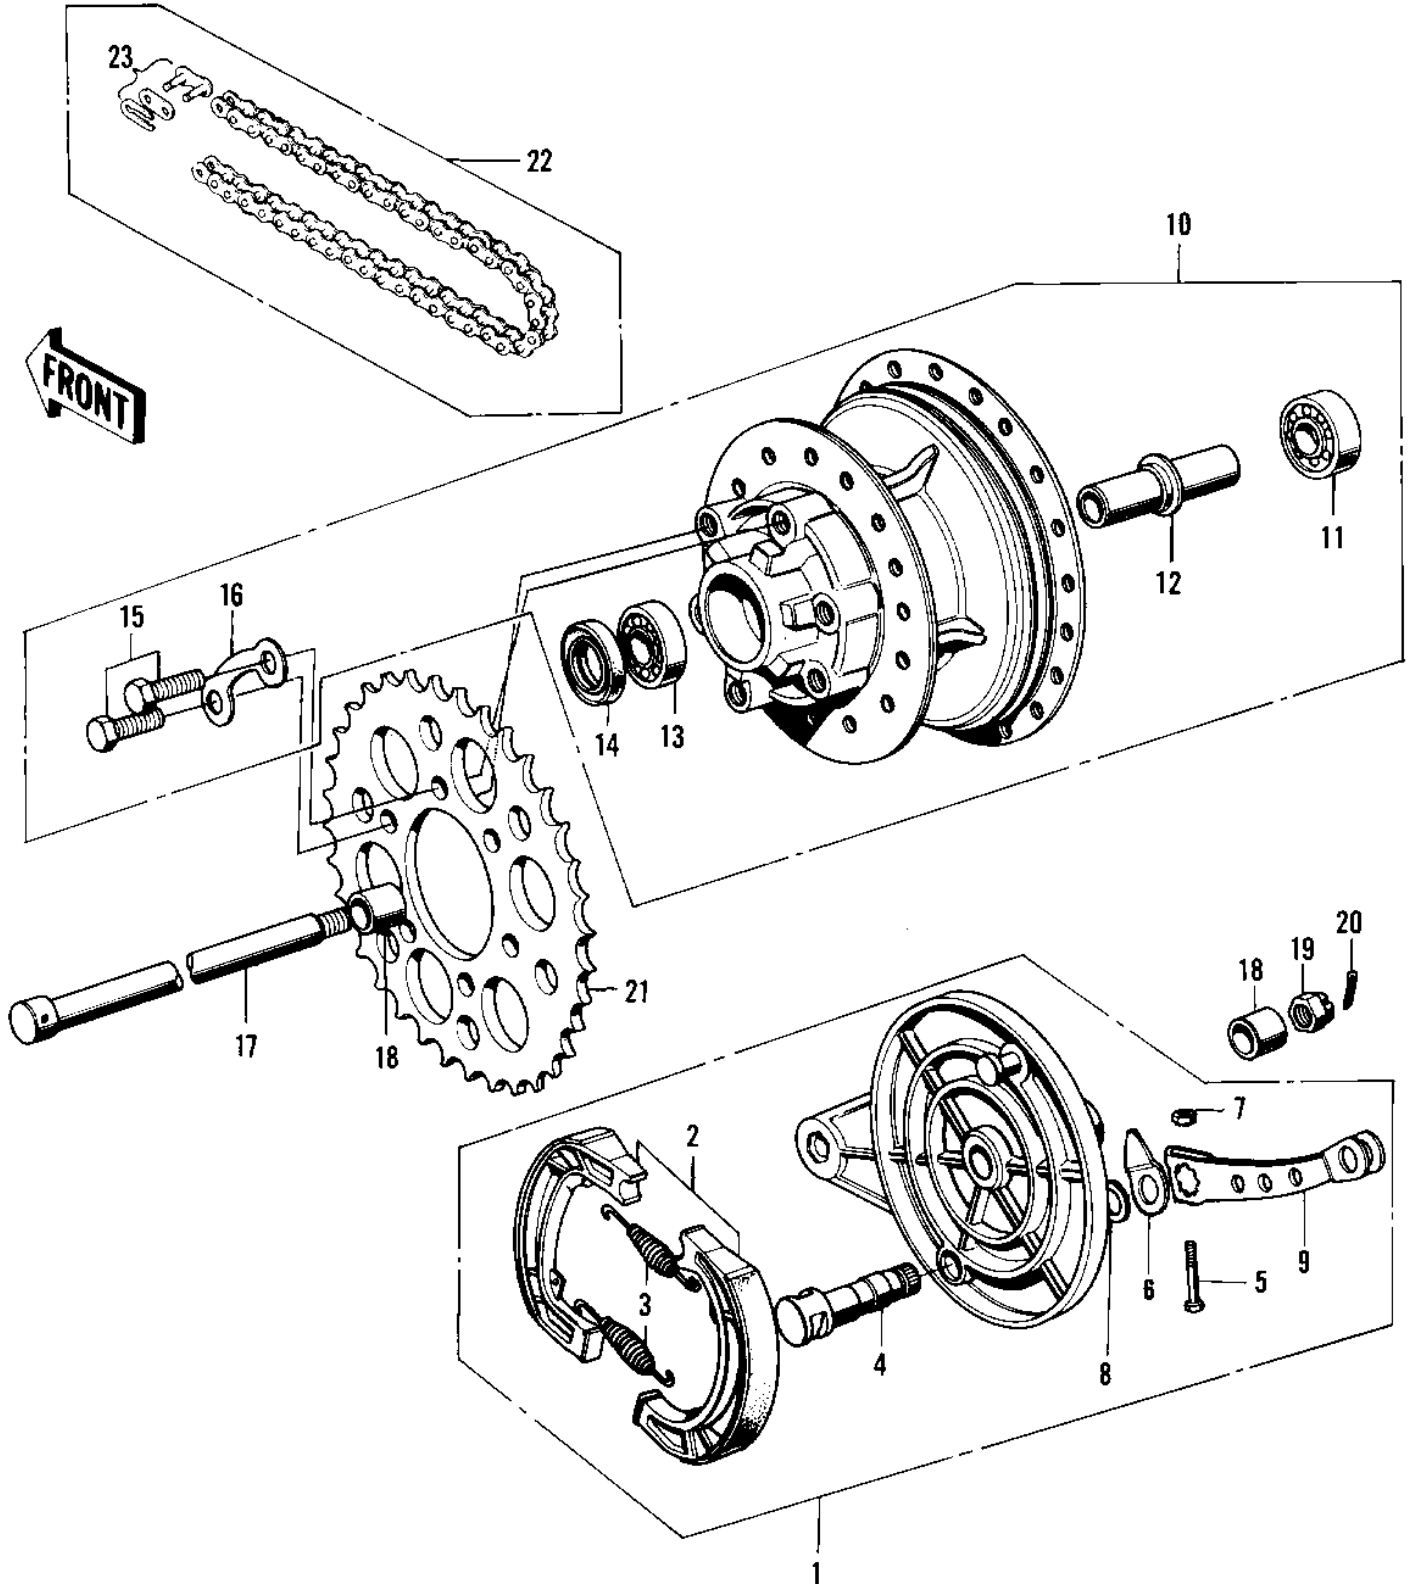

## 1972 PARTS DIAGRAM

REAR HUB/BRAKE/CHAIN ('74-'75 F9-B/F9-C)

## 1972 PARTS LIST

REAR HUB/BRAKE/CHAIN ('74-'75 F9-B/F9-C)

ITEM NAME	PART NUMBER	QUANTITY
PANEL-ASY,RR BRK,BUF (Ref # 1)	42006-042-80	1
.SHOE,BRAKE (Ref # 2)	42019-011	2
.SPRING-BRAKE SHOE (Ref # 3)	42020-004	1
.CAM SHAFT,RR BRK PNL (Ref # 4)	42026-016	1
.BOLT-UPSET,6X40 (Ref # 5)	112G0640	1
INDICATOR,RR BRK PNL (Ref # 6)	41085-006	1
.NUT,6MM (Ref # 7)	41072-007	1
.DUST SHIELD BRAKE CA (Ref # 8)	41051-001	1
.LEVER,REAR BRAKE CAM (Ref # 9)	42029-037	2
DRUM ASSY,RR BRK,BUF (Ref # 10)	42005-039-80	1
.BEARING BALL #6303Z (Ref # 11)	601B6303Z	1
.SPACER-RR HUB BEARIN (Ref # 12)	42010-015	1
.BEARING BALL #6303 (Ref # 13)	601B6303	1
.OIL SEAL FRONT AXLE (Ref # 14)	654A254708	1
.BOLT-HEX HEAD,10X25 (Ref # 15)	92001-087	1
.WASHER LOCK (Ref # 16)	92088-007	1
AXLE-REAR (Ref # 17)	42031-036	1
COLLAR-REAR AXLE (Ref # 18)	42032-031	1
NUT CASTLE 16M/M (Ref # 19)	42045-014	1
PIN-COTTER,4.0X35 (Ref # 20)	550D4035	1
REAR SPROCKET,41T (Ref # 21)	42041-111	1
REAR SPROCKET,43T (Ref # 21)	42041-112	1
REAR SPROCKET,45T (Ref # 21)	42041-113	1
REAR SPROCKET,47T (Ref # 21)	42041-114	1
DR CHAIN 525X92H (Ref # 22)	695X5292	1
CHAIN JOINT 525 (Ref # 23)	92058-006	1