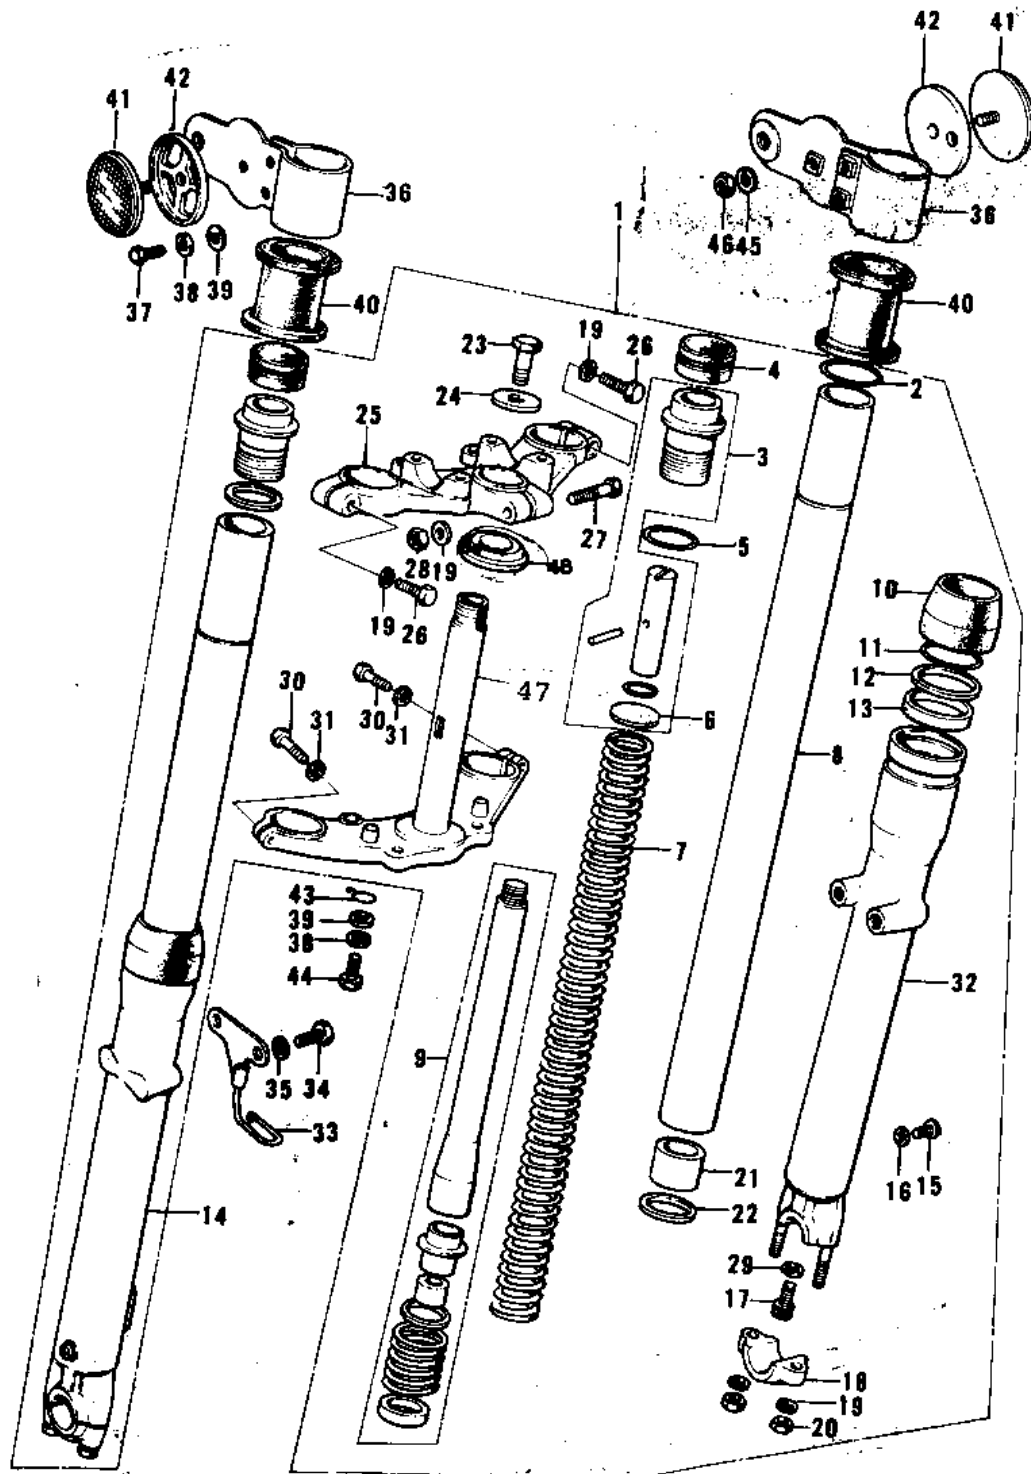

1972 PARTS DIAGRAM

FRONT FORK ('74-'75 F9-B/F9-C 350)

1972 PARTS LIST

FRONT FORK ('74-'75 F9-B/F9-C 350)

ITEM NAME	PART NUMBER	QUANTITY
FORK-FRONT (Ref # 1)	44001-127	1
CIRCLIP (Ref # 2)	44044-009	1
BOLT,FORK TOP (Ref # 3)	44041-047	1
CAP-FORK TOP BOLT (Ref # 4)	44062-004	1
'O' RING FORK TOP (Ref # 5)	44046-015	1
WASHER-FORK SPRG SEA (Ref # 6)	44029-015	1
SPRING-FORK (Ref # 7)	44026-028	1
TUBE-FORK INNER (Ref # 8)	44013-022	1
CYLINDER-FORK (Ref # 9)	44022-009	1
DUST SHIELD-FORK (Ref # 10)	44010-019	1
CIRCLIP OIL SEAL FIT (Ref # 11)	44044-005	1
WASHER OIL SEAL FIT (Ref # 12)	44043-023	1
OIL SEAL,FORK (Ref # 13)	44009-011	1
OIL SEAL,FORK (Ref # 13)	44009-020	1
TUBE,LH,FORK OUTER (Ref # 14)	44005-053	1
SCREW (Ref # 15)	44041-062	1
GASKET FORK DRAIN PL (Ref # 16)	44045-002	1
BOLT-FORK CYLINDER (Ref # 17)	44041-040	1
HOLDER,FRONT AXLE (Ref # 18)	44063-007	1
WASHER SPRING 8MM (Ref # 19)	461F0800	2
NUT,8MM (Ref # 20)	311B0800	1
PISTON FORK (Ref # 21)	44018-003	1
CIRCLIP FORK PISTON (Ref # 22)	44044-008	1
BOLT STRNG STEM HEAD (Ref # 23)	44041-007	1
WASHER STRNG STEM HD (Ref # 24)	44043-016	1
HEAD,STEERING STEM (Ref # 25)	44039-060	1
BOLT-STEERING STEM H (Ref # 26)	44041-044	1
BOLT-STEERING STEM H (Ref # 27)	44041-042	1
NUT,LOCK,8MM (Ref # 28)	92015-1124	1