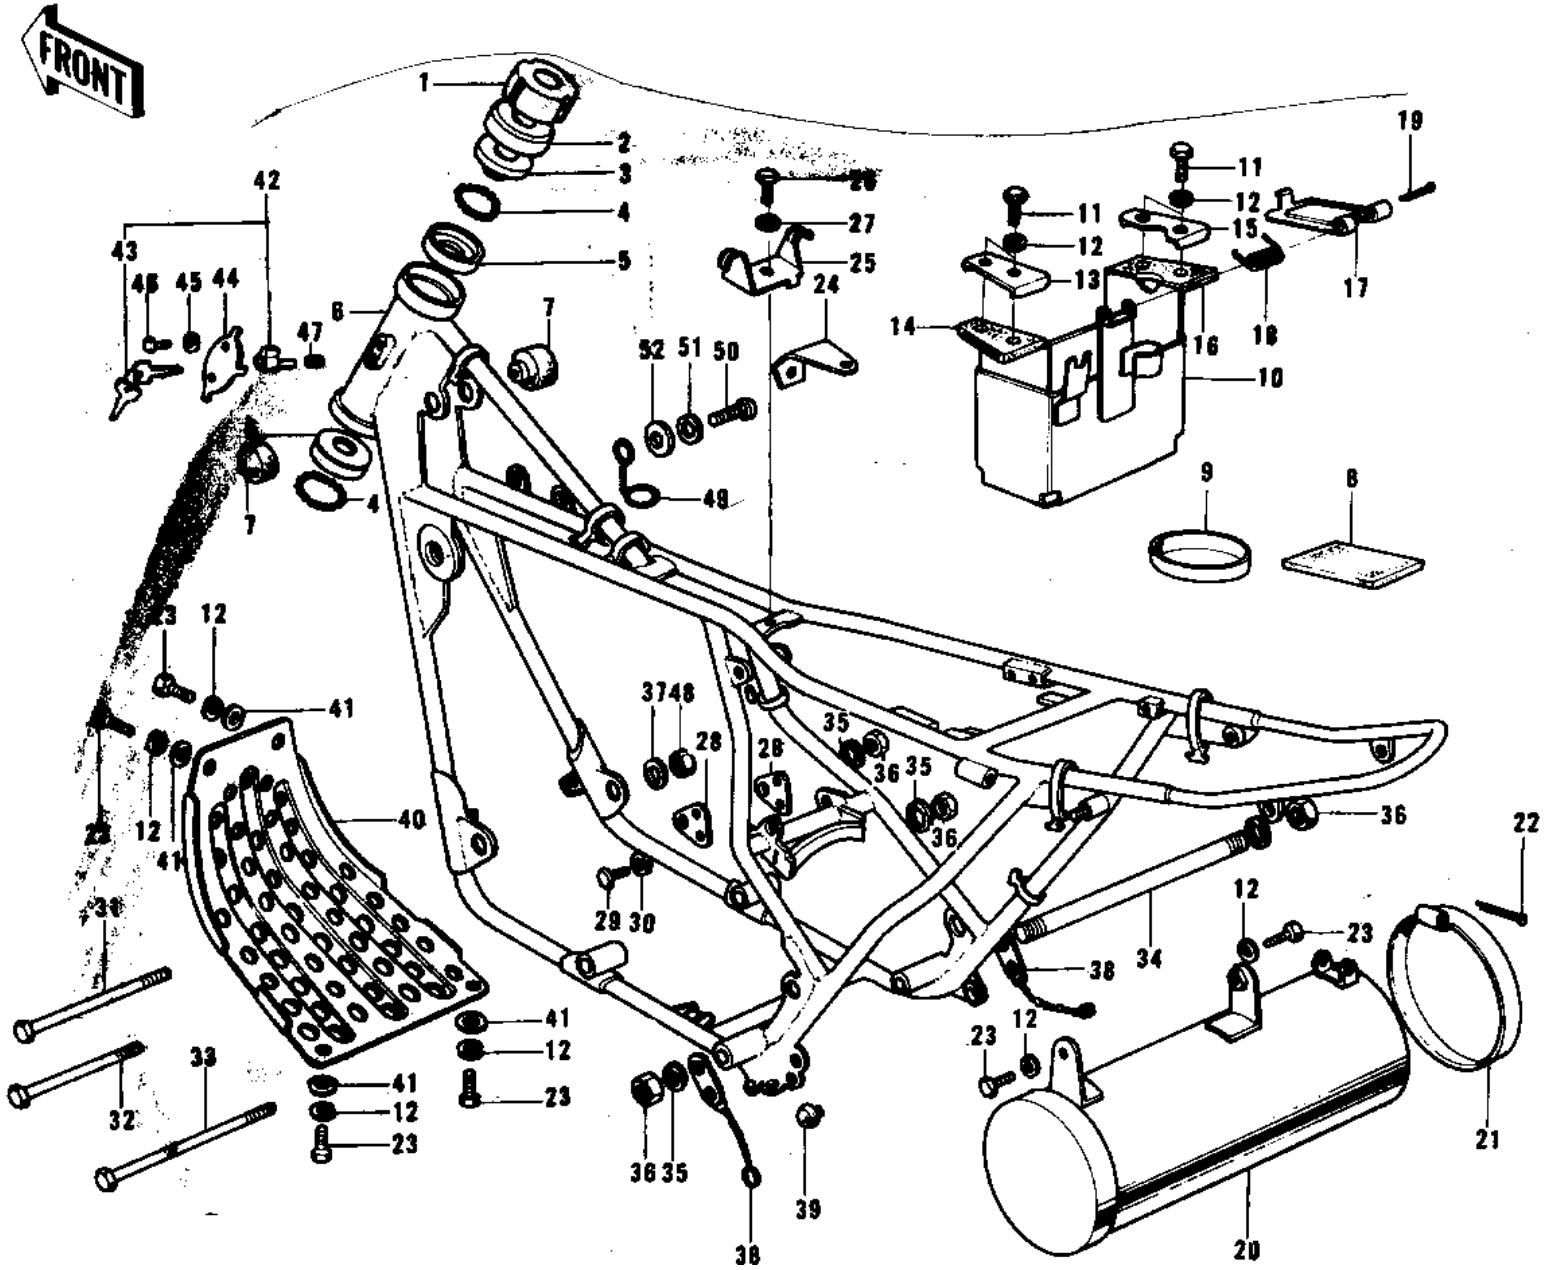

1972 PARTS DIAGRAM

FRAME/FRAME FITTINGS